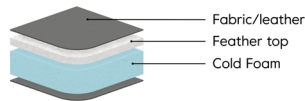

Petito LC

Sizes*

4-Seater		Width • Depth • Height 248x102x82 M³ 1.74	3C2 L/R		Width • Depth • Height 263x293x82 M³ 3.24
4-Seater (2 pkg)		Width • Depth • Height 248x102x82 M³ 1.79	2C2		Width • Depth • Height 263x263x82 M³ 3.04
3-Seater		Width • Depth • Height 198x102x82 M³ 1.40	Footstool		Width • Depth • Height 96x80x44 M³ 0.30
2-Seater		Width • Depth • Height 168x102x82 M³ 1.19	Footstool Small		Width • Depth • Height 61x45x44 M³ 0.11
1,5-Seater		Width • Depth • Height 103x102x82 M³ 0.75	2-Seater bed		Width • Depth • Height 168x102x82 M³ 1.19
3C3		Width • Depth • Height 293x293x82 M³ 3.45	Back cushion small (46x40)		Width • Depth • Height 46x40x10 M³ 0.02

FEATHER SOFT (COMFORT C2)
Seat
Cold foam with a feather top.