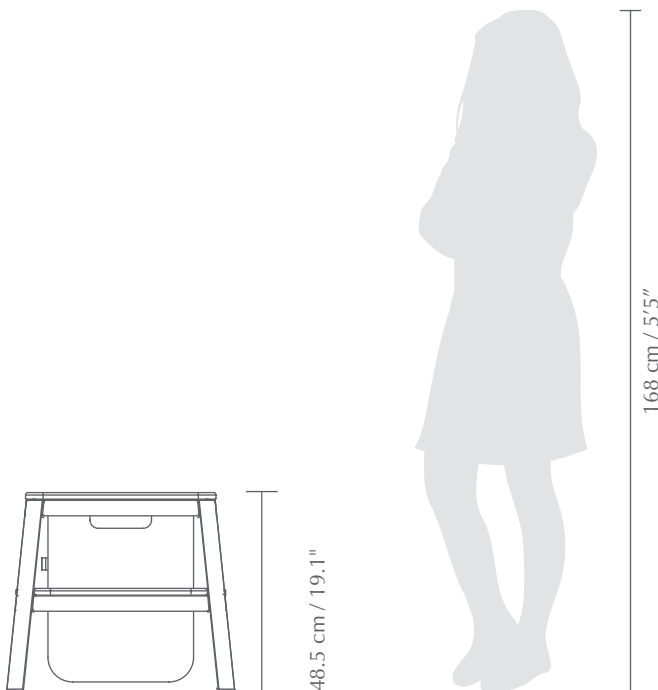

STEP IT UP | STEP STOOL

Designed by Jonas Søndergaard

The specifications and dimensions are subject to change without notice. Document date: 19-12-2019 | info@umage.com | www.umage.com
Kongens Nytorv 15, DK-1050 Copenhagen K | +45 31 39 31 31 (tel) & 185 Wythe Ave 2FL, Brooklyn, NY 11249 | +1 646-790-7171 (tel)