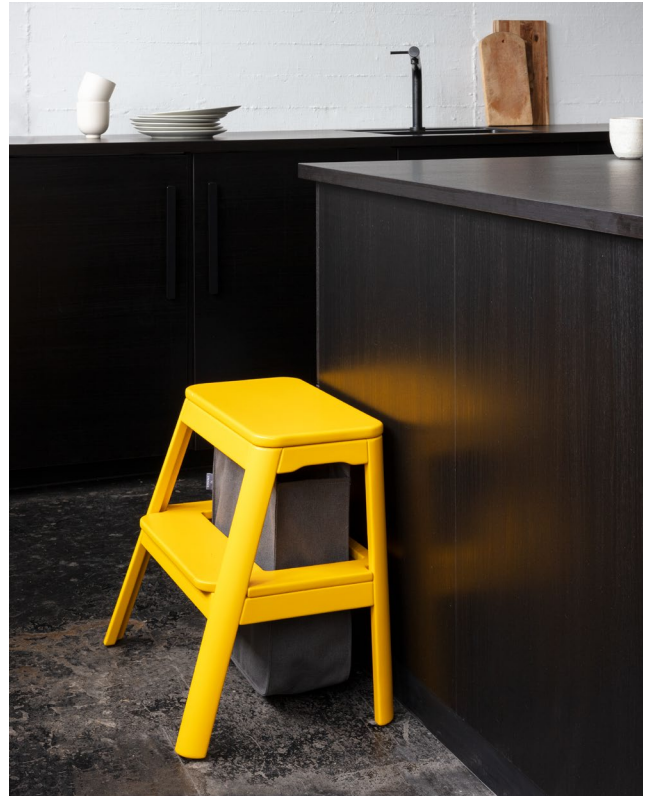

STEP IT UP | STEP STOOL

Designed by Jonas Søndergaard

The specifications and dimensions are subject to change without notice. Document date: 19-12-2019 | info@umage.com | www.umage.com
Kongens Nytorv 15, DK-1050 Copenhagen K | +45 31 39 31 31 (tel) & 185 Wythe Ave 2FL, Brooklyn, NY 11249 | +1 646-790-7171 (tel)