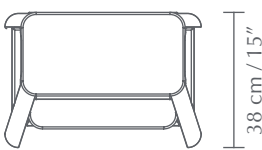

## DIMENSIONS

W x H x D: 55 x 48 x 38 cm / 21.9 x 19.1 x 15"

## PACKAGING DIMENSIONS

(L x W x H): 58 x 48 x 17.5 cm / 22.8 x 18.9 x 6.9"

## ORDERING INFORMATION

Step It Up pearl white	#5414
Step It Up anthracite grey	#5415
Step It Up ruby red	#5416
Step It Up saffron yellow	#5617

55 cm / 21.7"