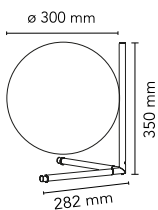

IC Lights Table 2

by Michael Anastassiades , 2014

Table lamp providing diffused light. Frame in brass, brushed and transparent varnished or chrome steel. Blown glass opal diffuser. Dimmer on the power chord.

Mounting	Table
Environment	Indoor
Finish	Brushed brass, Chrome
Weight	3.6 Kg
Light sources available	1 x LED 13W E27 1400lm 2700K [e] cod. RF26065 DIMMER 1 x LED 13W E27 1400lm 3000K [e] cod. RF25535 DIMMER 1 x LED 17W E27 1900lm 2700K [e] cod. RF26259 DIMMER 1 x LED 17W E27 2000lm 3000K [e] cod. RF26258 DIMMER