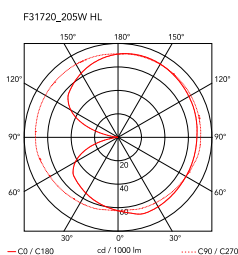

IC Lights Table 2

by Michael Anastassiades , 2014

Table lamp providing diffused light. Frame in brass, brushed and transparent varnished or chrome steel. Blown glass opal diffuser. Dimmer on the power chord.

Mounting	Table
Environment	Indoor
Finish	Brushed brass, Chrome
Weight	3.6 Kg
Light sources available	1 x LED 13W E27 1400lm 2700K [e] cod. RF26065 DIMMER 1 x LED 13W E27 1400lm 3000K [e] cod. RF25535 DIMMER 1 x LED 17W E27 1900lm 2700K [e] cod. RF26259 DIMMER 1 x LED 17W E27 2000lm 3000K [e] cod. RF26258 DIMMER