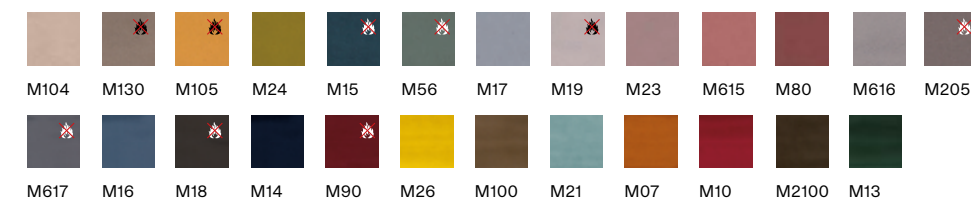

Struttura / Structure
Verniciato / Lacquered

Seduta / Seat
Tessuto / Fabric MIRAGLIO