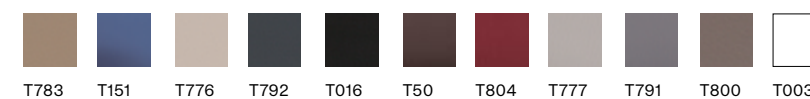

Ecopelle / Imitation Leather **ALCE**

Tutti i colori
All colors