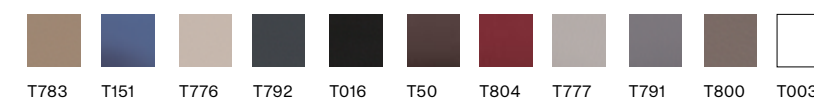

Disponibile / Available

Seduta / Seat

Tessuto / Fabric BOGOTA

Tessuto / Fabric LAS VEGAS

Ecopelle / Imitation Leather NOBUKO

Ecopelle / Imitation Leather TIME

Tutti i colori
 All colors

Lana / Wool NORDIC