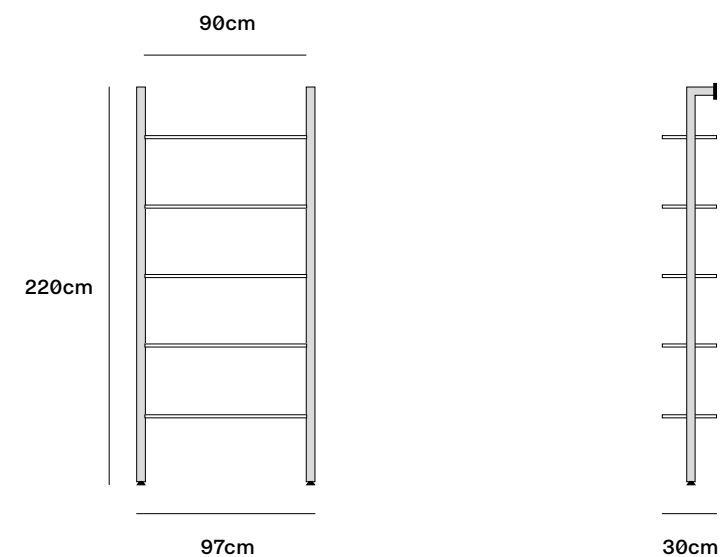

Ok-90 W

design Domitalia

Montanti Uprights

AN - Alluminio
anodizzato

ANE - Alluminio
anodizzato nero

Ripiani melaminici o in vetro Melamine or glass shelves

MCO - Corda opaco

MBO - Bianco

MRM - Wengé

VB - Extra bianco