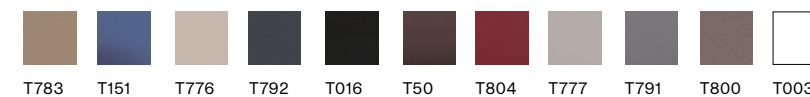

Tessuto / Fabric BOGOTÀ

Tessuto / Fabric TARANTINO

Tessuto / Fabric LAS VEGAS

Ecopelle / Imitation Leather TIME

Tutti i colori
All colors

Ecopelle / Imitation Leather ALCE

Tutti i colori
All colors

Ecopelle / Imitation Leather NOBUKO