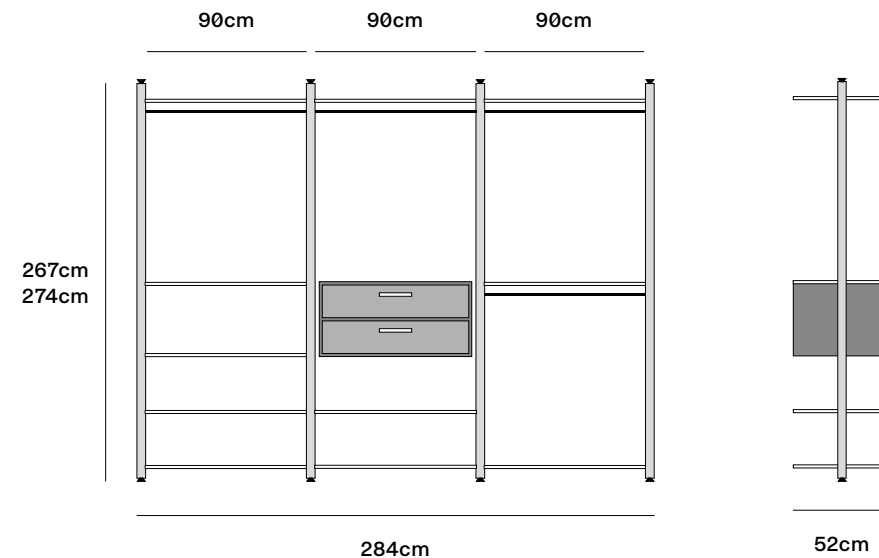

Ok-NE

design Domitalia

Montanti Uprights

AN - Alluminio
anodizzato

ANE - Alluminio
anodizzato nero

Ripiani e cassetti in melaminico Melamine shelves and drawers

MRM - Wengé