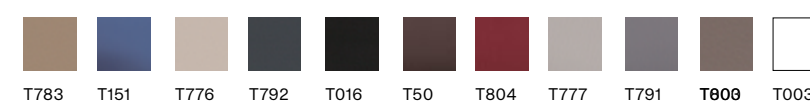

Tessuto / Fabric **TARANTINO**

Tessuto / Fabric **LAS VEGAS**

Ecopelle / Imitation Leather **TIME**

Tutti i colori
All colors

Ecopelle / Imitation Leather **ALCE**

Tutti i colori
All colors

Ecopelle / Imitation Leather **NOBUKO**