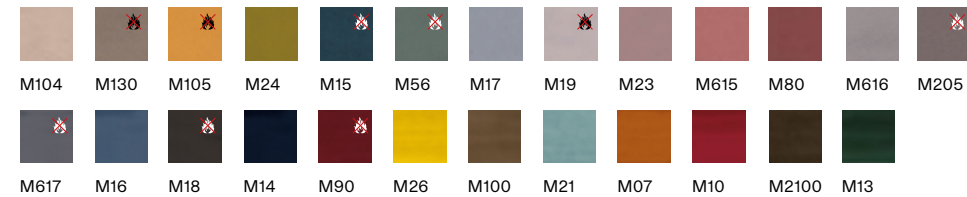

Struttura / Structure
Cromato / Chromed

C

Verniciato / Lacquered

AS AN SA TO RU AZ BI NE

Seduta / Seat

Tessuto / Fabric MIRAGLIO