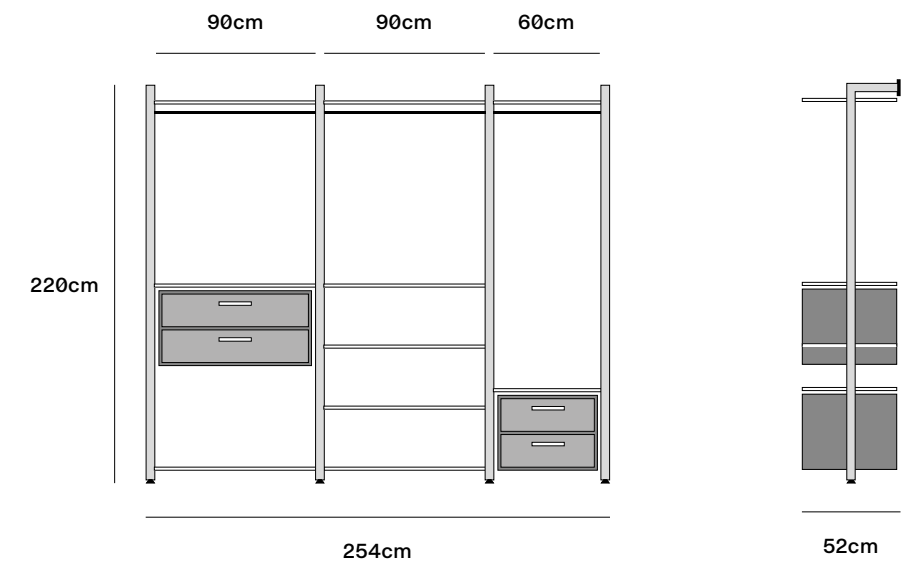

Ok-NB

design Domitalia

Montanti
Uprights

AN - Alluminio
anodizzato

ANE - Alluminio
anodizzato nero

Ripiani e cassetti in melaminico
Melamine shelves and drawers

MRM - Wengé