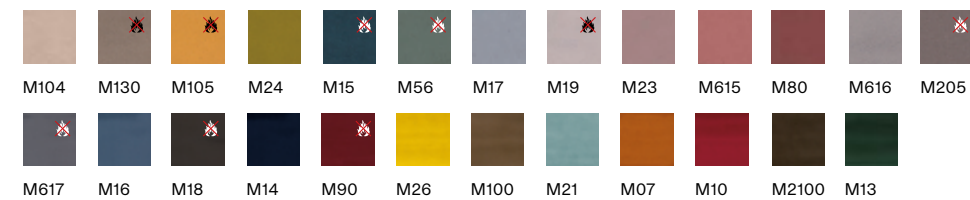

L 52 cm
P 56 cm
H 82 cm
HS 47 cm

Struttura / Structure
Legno / Wood

Seduta / Seat
Tessuto / Fabric **MIRAGLIO**