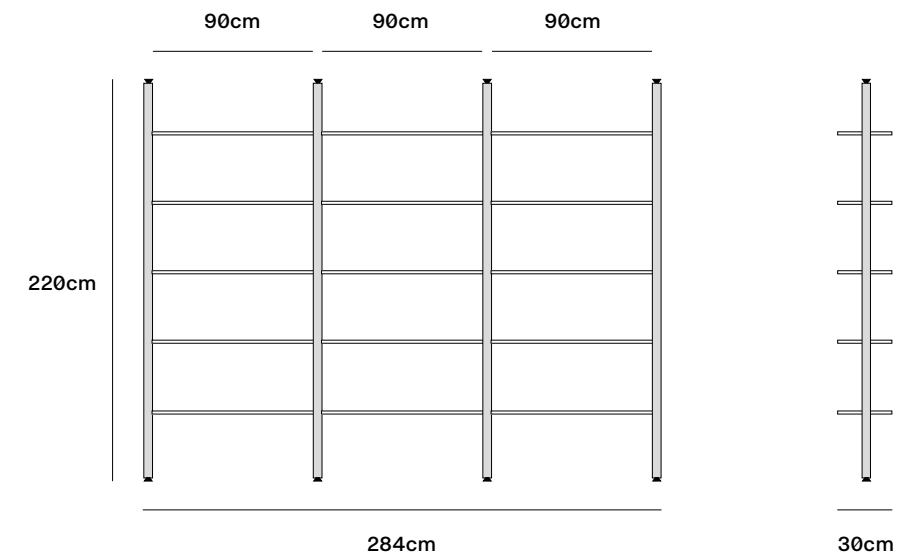

Ok-90 C

design Domitalia

Montanti
Uprights

AN - Alluminio
anodizzato

ANE - Alluminio
anodizzato nero

Ripiani melaminici o in vetro
Melamine or glass shelves

MCO - Corda opaco

MBO - Bianco

MRM - Wengé

VB - Extra bianco