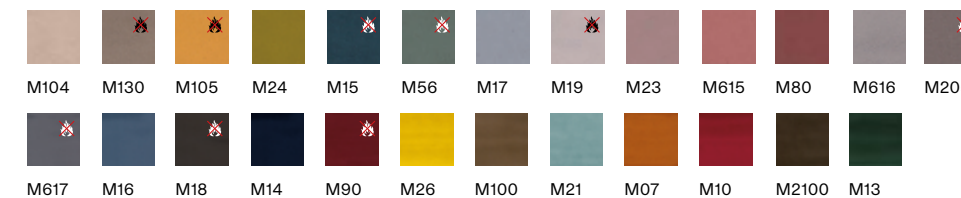

Seduta / Seat

Tessuto / Fabric MIRAGLIO

Tessuto / Fabric BOGOTÀ