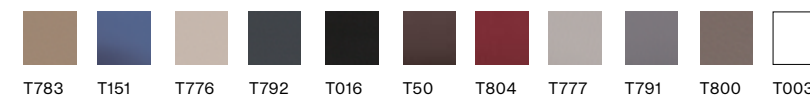

Ecopelle / Imitation Leather ALCE

Tutti i colori
All colors