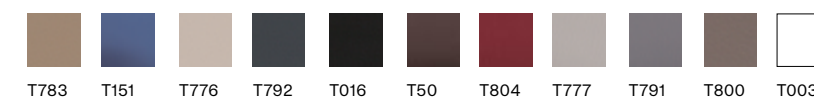

Tessuto / Fabric TARANTINO

Tessuto / Fabric LAS VEGAS

Ecopelle / Imitation Leather TIME

Tutti i colori
All colors

Ecopelle / Imitation Leather ALCE

Tutti i colori
All colors

Ecopelle / Imitation Leather NOBUKO