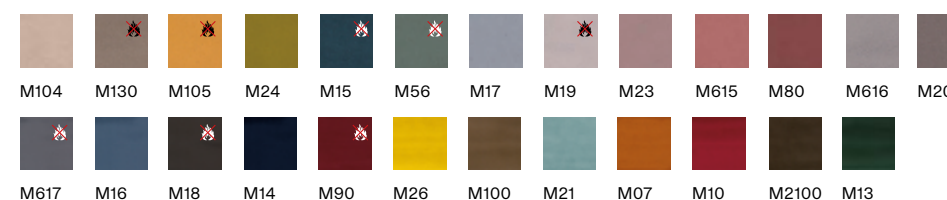

L 44 cm
P 56 cm
H 86 cm
HS 46 cm

Struttura / Structure
Legno / Wood

Seduta / Seat
Tessuto / Fabric MIRAGLIO

Tessuto / Fabric BOGOTÀ

Tessuto / Fabric TARANTINO

Tessuto / Fabric LAS VEGAS

Ecopelle / Imitation Leather TIME

Tutti i colori
All colors