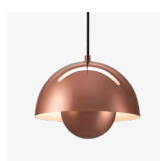

Flowerpot^{VP7}
Verner Panton
1968

Flowerpor^{VP7} Verner Panton 1968

Product category

Pendant

Environment

Indoor

Material

Lacquered metal with 3 meter fabric cord

→ Stock item

Dark Green, Mustard, Beige Red, Red Brown, Light Blue, Grey Beige, Matt Light Grey, White, Matt White, Matt Black, Polished Copper, Polished Brass, Stainless Steel

Related products

→ Dark Green

→ Mustard

→ Beige Red

→ Red Brown

→ Light Blue

→ Grey Beige

→ Matt Light Grey

→ White

→ Matt White

→ Matt Black

→ Polished Copper

→ Polished Brass

→ Stainless Steel

&Tradition[®]