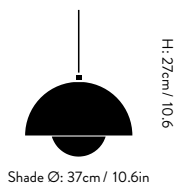

Flowerpor^{VP7} Verner Panton 1968

Product category

Pendant

Environment

Indoor

Material

Lacquered metal with 3 meter fabric cord

Production process

The two shades are made from deep drawn metal

Dimensions

Ø: 37cm / 10.6in, H: 27cm / 10.6in

Packaging dimensions

H: 45cm / 17.7in, W: 45cm / 17.7in, L: 28cm / 11 in

Colli quantity

1 pc

Weight

Product: 2.4 kg / Incl. packaging: 3.94 kg

Voltage

220-240V - 50Hz.

Light source & Energy efficiency class

E27 Max 100 Watt. The luminaire is compatible with bulbs of the energy classes: A++ - E. Bulb is not included.

Certifications

CE, IP20, Class II

Canopy

Included

Cord length

300cm / 118.1in.

Cleaning Instructions

Clean with soft dry cloth. Always switch off the electricity supply before cleaning.

→ Stock item

Dark Green, Mustard, Beige Red, Red Brown, Light Blue, Grey Beige, Matt Light Grey, White, Matt White, Matt Black, Polished Copper, Polished Brass, Stainless Steel