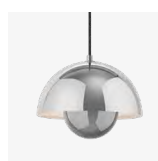

Flowerpot^{VP7}
Verner Panton
1968

Flowerpor^{VP7} Verner Panton 1968

Product category

Pendant

Environment

Indoor

Material

Lacquered metal with 3 meter fabric cord

→ Stock item

Dark Green, Mustard, Beige Red, Red Brown, Light Blue, Grey Beige, Matt Light Grey, White, Matt White, Matt Black, Polished Copper, Polished Brass, Stainless Steel

Related products

→ Dark Green

→ Mustard

→ Beige Red

→ Red Brown

→ Light Blue

→ Grey Beige

→ Matt Light Grey

→ White

→ Matt White

→ Matt Black

→ Polished Copper

→ Polished Brass

→ Stainless Steel

&Tradition[®]