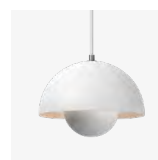

Flowerpot^{VP7}
Verner Panton
1968

Flowerpor^{VP7} Verner Panton 1968

Product category

Pendant

Environment

Indoor

Material

Lacquered metal with 3 meter fabric cord

Production process

The two shades are made from deep drawn metal

Dimensions

Ø: 37cm / 10.6in, H: 27cm / 10.6in

Packaging dimensions

H: 45cm / 17.7in, W: 45cm / 17.7in, L: 28cm / 11 in

Colli quantity

1 pc

→ Stock item

Dark Green, Mustard, Beige Red, Red Brown, Light Blue, Grey Beige, Matt Light Grey, White, Matt White, Matt Black, Polished Copper, Polished Brass, Stainless Steel

Related products

→ Dark Green

→ Mustard

→ Beige Red

→ Red Brown

→ Light Blue

→ Grey Beige

→ Matt Light Grey

→ White

→ Matt White