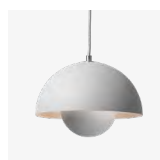

Flowerpot^{VP7}
Verner Panton
1968

Flowerpor^{VP7} Verner Panton 1968

Product category

Pendant

Environment

Indoor

Material

Lacquered metal with 3 meter fabric cord

Production process

The two shades are made from deep drawn metal

Dimensions

Ø: 37cm / 10.6in, H: 27cm / 10.6in

Packaging dimensions

H: 45cm / 17.7in, W: 45cm / 17.7in, L: 28cm / 11 in

Colli quantity

1 pc

→ Stock item

Dark Green, Mustard, Beige Red, Red Brown, Light Blue, Grey Beige, Matt Light Grey, White, Matt White, Matt Black, Polished Copper, Polished Brass, Stainless Steel

Related products

→ Dark Green

→ Mustard

→ Beige Red

→ Red Brown

→ Light Blue

→ Grey Beige

→ Matt Light Grey

→ White

→ Matt White