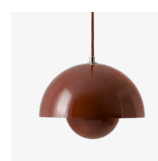

Flowerpot^{VP7}
Verner Panton
1968

Flowerpor^{VP7} Verner Panton 1968

Product category

Pendant

Environment

Indoor

Material

Lacquered metal with 3 meter fabric cord

→ Stock item

Dark Green, Mustard, Beige Red, Red Brown, Light Blue, Grey Beige, Matt Light Grey, White, Matt White, Matt Black, Polished Copper, Polished Brass, Stainless Steel

Related products

→ Dark Green

→ Mustard

→ Beige Red

→ Red Brown

→ Light Blue

→ Grey Beige

→ Matt Light Grey

→ White

→ Matt White