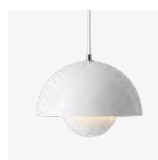

Flowerpot^{VP7}
Verner Panton
1968

Flowerpor^{VP7} Verner Panton 1968

Product category

Pendant

Environment

Indoor

Material

Lacquered metal with 3 meter fabric cord

Production process

The two shades are made from deep drawn metal

Dimensions

Ø: 37cm / 10.6in, H: 27cm / 10.6in

Packaging dimensions

H: 45cm / 17.7in, W: 45cm / 17.7in, L: 28cm / 11 in

Colli quantity

1 pc

→ Stock item

Dark Green, Mustard, Beige Red, Red Brown, Light Blue, Grey Beige, Matt Light Grey, White, Matt White, Matt Black, Polished Copper, Polished Brass, Stainless Steel

Related products

→ Dark Green

→ Mustard

→ Beige Red

→ Red Brown

→ Light Blue

→ Grey Beige

→ Matt Light Grey

→ White

→ Matt White