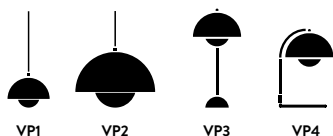

Related products

→ Dark Green