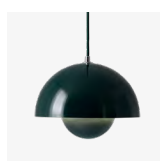

Flowerpot^{VP7}
Verner Panton
1968

Flowerpor^{VP7} Verner Panton 1968

Product category

Pendant

Environment

Indoor

Material

Lacquered metal with 3 meter fabric cord

Production process

The two shades are made from deep drawn metal

Dimensions

Ø: 37cm / 10.6in, H: 27cm / 10.6in

Packaging dimensions

H: 45cm / 17.7in, W: 45cm / 17.7in, L: 28cm / 11 in

Colli quantity

1 pc

→ Stock item

Dark Green, Mustard, Beige Red, Red Brown, Light Blue, Grey Beige, Matt Light Grey, White, Matt White, Matt Black, Polished Copper, Polished Brass, Stainless Steel

Related products

→ Dark Green

→ Mustard

→ Beige Red

→ Red Brown

→ Light Blue

→ Grey Beige

→ Matt Light Grey

→ White

→ Matt White