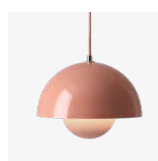

Flowerpot^{VP7}
Verner Panton
1968

Flowerpor^{VP7} Verner Panton 1968

Product category

Pendant

Environment

Indoor

Material

Lacquered metal with 3 meter fabric cord

→ Stock item

Dark Green, Mustard, Beige Red, Red Brown, Light Blue, Grey Beige, Matt Light Grey, White, Matt White, Matt Black, Polished Copper, Polished Brass, Stainless Steel

Related products

→ Dark Green

→ Mustard

→ Beige Red

→ Red Brown

→ Light Blue

→ Grey Beige

→ Matt Light Grey

→ White

→ Matt White