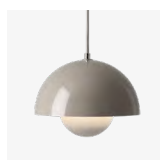

Flowerpot^{VP7}
Verner Panton
1968

Flowerpor^{VP7} Verner Panton 1968

Product category

Pendant

Environment

Indoor

Material

Lacquered metal with 3 meter fabric cord

Production process

The two shades are made from deep drawn metal

Dimensions

Ø: 37cm / 10.6in, H: 27cm / 10.6in

Packaging dimensions

H: 45cm / 17.7in, W: 45cm / 17.7in, L: 28cm / 11 in

Colli quantity

1 pc

→ Stock item

Dark Green, Mustard, Beige Red, Red Brown, Light Blue, Grey Beige, Matt Light Grey, White, Matt White, Matt Black, Polished Copper, Polished Brass, Stainless Steel

Related products

→ Dark Green

→ Mustard

→ Beige Red

→ Red Brown

→ Light Blue

→ Grey Beige

→ Matt Light Grey

→ White

→ Matt White