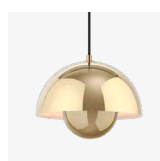

Flowerpot^{VP7}
Verner Panton
1968

Flowerpor^{VP7} Verner Panton 1968

Product category

Pendant

Environment

Indoor

Material

Lacquered metal with 3 meter fabric cord

→ Stock item

Dark Green, Mustard, Beige Red, Red Brown, Light Blue, Grey Beige, Matt Light Grey, White, Matt White, Matt Black, Polished Copper, Polished Brass, Stainless Steel

Related products

→ Dark Green

→ Mustard

→ Beige Red

→ Red Brown

→ Light Blue

→ Grey Beige

→ Matt Light Grey

→ White

→ Matt White

→ Matt Black

→ Polished Copper

→ Polished Brass

→ Stainless Steel

&Tradition[®]