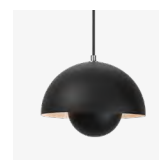

Flowerpot^{VP7}
Verner Panton
1968

Flowerpor^{VP7} Verner Panton 1968

Product category

Pendant

Environment

Indoor

Material

Lacquered metal with 3 meter fabric cord

Production process

The two shades are made from deep drawn metal

Dimensions

Ø: 37cm / 10.6in, H: 27cm / 10.6in

Packaging dimensions

H: 45cm / 17.7in, W: 45cm / 17.7in, L: 28cm / 11 in

Colli quantity

1 pc

→ Stock item

Dark Green, Mustard, Beige Red, Red Brown, Light Blue, Grey Beige, Matt Light Grey, White, Matt White, Matt Black, Polished Copper, Polished Brass, Stainless Steel

Related products

→ Dark Green

→ Mustard

→ Beige Red

→ Red Brown

→ Light Blue

→ Grey Beige

→ Matt Light Grey

→ White

→ Matt White