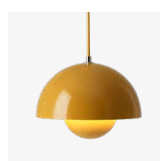

Flowerpot^{VP7}
Verner Panton
1968

Flowerpor^{VP7} Verner Panton 1968

Product category

Pendant

Environment

Indoor

Material

Lacquered metal with 3 meter fabric cord

Production process

The two shades are made from deep drawn metal

Dimensions

Ø: 37cm / 10.6in, H: 27cm / 10.6in

Packaging dimensions

H: 45cm / 17.7in, W: 45cm / 17.7in, L: 28cm / 11 in

Colli quantity

1 pc

→ Stock item

Dark Green, Mustard, Beige Red, Red Brown, Light Blue, Grey Beige, Matt Light Grey, White, Matt White, Matt Black, Polished Copper, Polished Brass, Stainless Steel

Related products

→ Dark Green

→ Mustard

→ Beige Red

→ Red Brown

→ Light Blue

→ Grey Beige

→ Matt Light Grey

→ White

→ Matt White