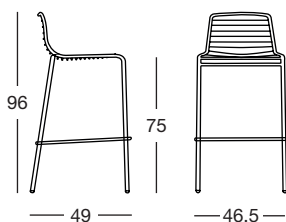

SUMMER

Design Roberto Semprini

2535 VZ

2522 VA

2520 VM

Sedia, poltrona e sgabello con struttura in acciaio zincato e verniciato con polvere poliestere. Impilabili.

Chair, armchair and barstool with galvanised and polyester powder coated steel frame. Stackable.

Summer — poltrona

Art. 2520

Imballo Packing	2 pezzi 2 pieces
Peso unitario Unit weight	Kg 6,300
Misure imballo Packing sizes	58x58x88 cm

Summer — sedia

Art. 2522

Imballo Packing	2 pezzi 2 pieces
Peso unitario Unit weight	Kg 5,600
Misure imballo Packing sizes	61x53x87 cm

Summer — sgabello

Art. 2535

Imballo Packing	2 pezzi 2 pieces
Peso unitario Unit weight	Kg 6,100
Misure imballo Packing sizes	57x51x103 cm

made in Italy

SCAB DESIGN
since 1957

Sede/Headquarters: 25030 Coccaglio (BS) Italy - Via G. Monauni, 12
Divisione Commerciale Italia: Tel. 0307718.755 - italia@scab.it
Export Department: Phone +390307718.715 - export@scabitaly.com
www.scabdesign.it