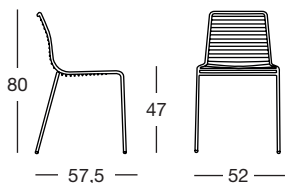

verniciato
mattone
brick red
coated

VV

verniciato
verde tiglio
willow green
coated

VZ

verniciato
azzurro
light blue
coated

Per poltrona e sedia Summer è disponibile il cuscino Art. 1495 10, in tessuto acrilico idrorepellente adatto per esterno. For Summer armchair and chair is available the cushion Art. 1495 10, in water repellent acrylic fabric, for outdoor use.

Summer — poltrona

Art. 2520

Imballo Packing	2 pezzi 2 pieces
Peso unitario Unit weight	Kg 6,300
Misure imballo Packing sizes	58x58x88 cm

Summer — sedia

Art. 2522

Imballo Packing	2 pezzi 2 pieces
Peso unitario Unit weight	Kg 5,600
Misure imballo Packing sizes	61x53x87 cm

Summer — sgabello

Art. 2535

Imballo Packing	2 pezzi 2 pieces
Peso unitario Unit weight	Kg 6,100
Misure imballo Packing sizes	57x51x103 cm

made in Italy

SCAB DESIGN
since 1957

Sede/Headquarters: 25030 Coccaglio (BS) Italy - Via G. Monauni, 12
Divisione Commerciale Italia: Tel. 0307718.755 - italia@scab.it
Export Department: Phone +390307718.715 - export@scabitaly.com
www.scabdesign.it