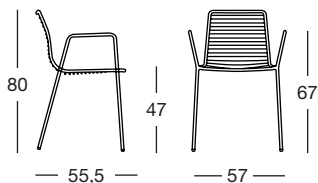

verniciato
mattone
brick red
coated

VV

verniciato
verde tiglio
willow green
coated

VZ

verniciato
azzurro
light blue
coated

Per poltrona e sedia Summer è disponibile il cuscino Art. 1495 10, in tessuto acrilico idrorepellente adatto per esterno. For Summer armchair and chair is available the cushion Art. 1495 10, in water repellent acrylic fabric, for outdoor use.

Summer — poltrona

Art. 2520

Imballo Packing	2 pezzi 2 pieces
Peso unitario Unit weight	Kg 6,300
Misure imballo Packing sizes	58x58x88 cm

Summer — sedia

Art. 2522

Imballo Packing	2 pezzi 2 pieces
Peso unitario Unit weight	Kg 5,600
Misure imballo Packing sizes	61x53x87 cm

Summer — sgabello

Art. 2535

Imballo Packing	2 pezzi 2 pieces
Peso unitario Unit weight	Kg 6,100
Misure imballo Packing sizes	57x51x103 cm

made in Italy

SCAB DESIGN
since 1957

Sede/Headquarters: 25030 Coccaglio (BS) Italy - Via G. Monauni, 12
Divisione Commerciale Italia: Tel. 0307718.755 - italia@scab.it
Export Department: Phone +390307718.715 - export@scabitaly.com
www.scabdesign.it