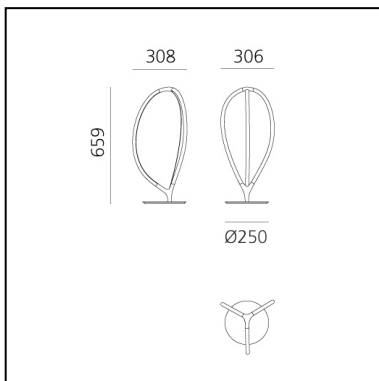

Arrival table - Brass

Ludovica + Roberto
Palomba

IP20  CE

LUMINAIRE

- Watt: **15W**
- Delivered lumens output: **800lm**
- CCT: **3000K**
- CRI: **90**
- Dimmer Typology: **Touch Dimmer su cavo**

Notes

DESCRIPTION

Arrival is a complete lamp family with dynamic, flowing shapes that sculpt light with delicate, graphic lines. Branching out from a central joint, common to all the different versions, each model has three arms that form a soft, organic geometric shape through a profile that is both light and structure. Each element has a section that leaves the aluminium profile visible from the outside while generating a light-diffusing surface inside. The resulting elements blend into spaces with a presence that is discreet yet distinctive thanks to the shape and quality of the softly diffused light. These are elegant lighting tools, perfect for use in multiple series or for combining the different versions together depending on the requirements of the installation spaces.

PRODUCT CODE: 1550010A

FEATURES

- Article Code: **1550010A**
- Colour: **Brass**
- Installation: **Table**
- Material: **Aluminium, silicone**
- Series: **Design Collection**
- design by: **Ludovica + Roberto Palomba**

DIMENSIONS

- Length: **cm 30.8**
- Width: **cm 30.6**
- Height: **cm 65.9**
- Base Diameter: **cm 25**