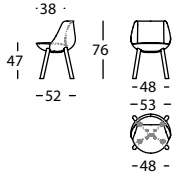

151 NEGRO

BAÑO ELECTROLITICO / ELECTROPLATED / BAIN ELECTROLYTIQUE

088 ORO

311.41

MAGNUM SILLA BASE TAPIZADA
MAGNUM CHAIR WITH UPHOLSTERED BASE
MAGNUM CHAISE BASE TAPISÉE

0,22 m² / 1 Pack. / 12,0 kg

311.41.6