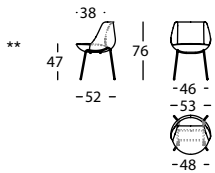

311.41.7

MAGNUM SILLA PATAS METAL
MAGNUM CHAIR WITH METAL FEET
MAGNUM CHAISE PIEDS METAL

TEXTURIZADO NEGRO / BLACK
TEXTURED / TEXTURISÉ NOIR

ORO / GOLD / OR

0,22 m² / 1 Pack. / 10,0 kg