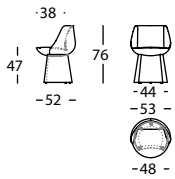

151 NEGRO

BAÑO ELECTROLITICO / ELECTROPLATED / BAIN ELECTROLYTIQUE

088 ORO

311.41

MAGNUM SILLA BASE TAPIZADA
MAGNUM CHAIR WITH UPHOLSTERED BASE
MAGNUM CHAISE BASE TAPISÉE

0,22 m² / 1 Pack. / 12,0 kg

311.41.6