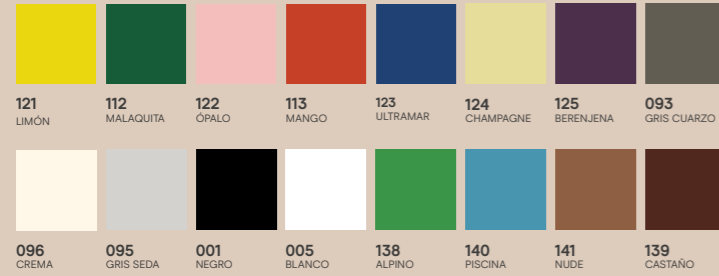

ACABADOS / FINISHES

ESTRUCTURAS Y BRAZO METAL / STRUCTURES AND METAL ARM

TÉCNICOS / TECHNICAL

PAG.	REF.	DESCRIPTION	UPHOLSTERY	METAL	SAMPLE BOOK	SERIE	QTY
4-7	348.63.T	ELLE WING CHAIR W/ UPHOLSTERED BASE	NABUK 11	-	NABUK	12	1
8-9	348.63.7	ELLE WING CHAIR 4 LEG STRUCT. W/ARMS	TAUPE 823	001 NEGRO	CLASSIC 2	12	1
2-3, 10	348.65.OJ4	ELLE WING CHAIR 4 STAR BASE W/UPH. ARMS	5020	001 NEGRO	M128	5	1
11	348.63.BT	ELLE WING CHAIR SLED BASE	5020	139 CASTAÑO	M128	5	1
10	348.63.7	ELLE WING CHAIR 4 LEG STRUCT. W/ARMS	5020	139 CASTAÑO	M128	5	1
12-13	348.51.7	ELLE LOUNGE CHAIR 4 LEG STRUCT. W/ARMS	PLANUM 0571	125 BERENJENA	FEBRIK KVADRAT	8	1
13	348.55.4	ELLE LOUNGE CHAIR 4 STAR BASE W/ UPH. ARMS	PLANUM 0571	001 NEGRO	FEBRIK KVADRAT	8	1
13	348.51.BT7	ELLE LOUNGE CHAIR SLED BASE W/METAL ARMS	PLANUM 0571	001 NEGRO	FEBRIK KVADRAT	8	1
2-3, 13	348.55	ELLE LOUNGE CHAIR 4 STAR BASE	PLANUM 0571	001 NEGRO	FEBRIK KVADRAT	8	1
14-15	348.51.7	ELLE LOUNGE CHAIR 4 LEG STRUCT. W/ARMS	PLANUM 0741	140 PISCINA	FEBRIK KVADRAT	8	1
1, 16, 18-19	348.65.7	ELLE EXEC. CHAIR 4 STAR BASE W/METAL ARMS	PLANUM 0351	001 NEGRO	FEBRIK KVADRAT	8	1
2, 17, 18-19	348.65.4	ELLE EXEC. CHAIR 4 STAR BASE W/UPH. ARMS	PLANUM 0351	001 NEGRO	FEBRIK KVADRAT	8	1
19	348.65.9	ELLE EXEC. CHAIR 5 STAR BASE W/WHEELS	MOSAIC 2 0922	001 NEGRO	FEBRIK KVADRAT	11	1