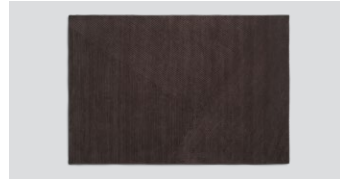

Row

Row rug medium light grey
– Item no. 3210

Row rug medium dark green
– Item no. 3211

Row rug medium dark brown
– Item no. 3212

Row rug large light grey
– Item no. 3200

Row rug large dark green
– Item no. 3201

Row rug large dark brown
– Item no. 3202

Row rug circular light grey
– Item no. 3220

Row rug circular dark green
– Item no. 3221

Row rug circular dark brown
– Item no. 3222

Product type: Rug series

Design: Studio Terhedebrügge, 2020

Material: New Zealand wool

Colours: Light grey, dark green or dark brown

Rug height: Ca. 16 mm

Net weight medium (170 x 140cm): 12.0 kg

Net weight large (200 x 300cm): 19.5 kg

Net weight circular (ø200cm): 10.5 kg