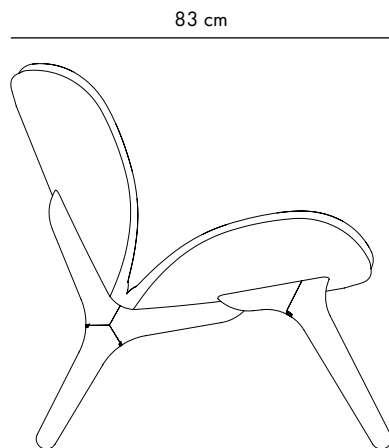

A Conversation Piece

Designed by Anders Klem in Copenhagen, Denmark

Dimensions

H: 83 x W: 70 D: 83 cm

Materials

Solid oak, upholstery (polyester), laminated veneer

Weight incl. packaging

21.5 kg

Packaging

L: 88 x W: 72 x H: 86 cm

Media Kit

Photos, 3D models, 2D drawings

Download at umage.com

Assembly time

20 min

Download the UIMAGE App

It helps you choose the perfect furniture

Ordering information

#5505	#5704
#5506	#5705
#5507	#5706
#5508	#5707
#5509	#5708

Colour variations

Wood

Fabrics