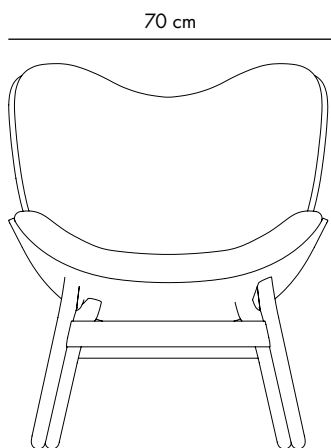

A Conversation Piece

Designed by Anders Klem in Copenhagen, Denmark

Dimensions

H: 83 x W: 70 D: 83 cm

Materials

Solid oak, upholstery (polyester), laminated veneer

Weight incl. packaging

21.5 kg

Packaging

L: 88 x W: 72 x H: 86 cm

Media Kit

Photos, 3D models, 2D drawings

Download at umage.com

Assembly time

20 min

Download the UIMAGE App

It helps you choose the perfect furniture

Ordering information

#5505	#5704
#5506	#5705
#5507	#5706
#5508	#5707
#5509	#5708

Colour variations

Wood

Fabrics