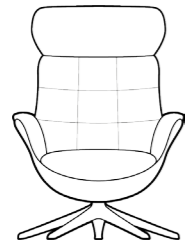

CREATOR
Try our FLEXLUX creator and design your own chair at flexlux.com

CHAIRS WITH RECYCLED COMPOSIT SHELLS AND GAS SPRING BACKS

SOFT CHAIR 2530

Price group	Upholstered shell	M3: 0,68	Composite shell
1			
2			
3			
4			
Alpaca			
Eton			
Bastia			
Savoy			
Safari			
Nature			
Century			

ELEGANT CHAIR 2500

Price group	Upholstered shell	M3: 0,68	Composite shell
1			
2			
3			
4			
Alpaca			
Eton			
Bastia			
Savoy			
Safari			
Nature			
Century			

SOFT Foot rest 2530
ELEGANT Foot rest 2500

Price group	Upholstered shell	M3: 0,11	Composite shell
1			
2			
3			
4			
Alpaca			
Eton			
Bastia			
Savoy			
Safari			
Nature			
Century			

CHESTER CHAIR 2510

Price group	Upholstered shell	M3: 0,68	Composite shell
1			
2			
3			
4			
Alpaca			
Eton			
Bastia			
Savoy			
Safari			
Nature			
Century			

CHESTER Foot rest 2510

Price group	Upholstered shell	M3: 0,11	Composite shell
1			
2			
3			
4			
Alpaca			
Eton			
Bastia			
Savoy			
Safari			
Nature			
Century			

QUILT CHAIR 2520

Price group	Upholstered shell	M3: 0,68	Composite shell
1			
2			
3			
4			
Alpaca			
Eton			
Bastia			
Savoy			
Safari			
Nature			
Century			