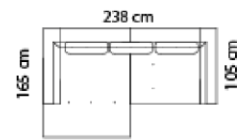

1,5-chaiselong+1,5-seater

Combo shown
Combo mirrored **0371
0381**