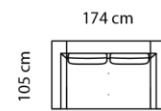

Born sofa

Combination **3221**

Combination **2221**

2-seater

Foot rest **1760**

Combo shown  
Combo mirrored **0051  
0061**

3-seater+open-end

Combo shown  
Combo mirrored **0311  
0321**

2,5-seat+open-end

Combo shown  
Combo mirrored **0071  
0081**

2-seat+open-end

Neck rest **115 105!**

Combination **2521**

Price group 3-seater  
2,5-seater  
M3: 1,2 M3: 1,13

Combo shown  
Combo mirrored **0331  
0341**

## Legs

Brushed Steel **020**

H: 21 cm

Black Steel **040**

H: 21 cm

## Dimensions