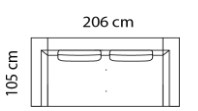

2,5-seat+open-end

Combo shown  
Combo mirrored **0071  
0081**

2-seat+open-end

Neck rest **115 105!**

Combination **2521**

Price group 3-seater  
2,5-seater  
M3: 1,2 M3: 1,13

Combo shown  
Combo mirrored **0331  
0341**

## Legs

Brushed Steel **020**

H: 21 cm

Black Steel **040**

H: 21 cm

## Dimensions