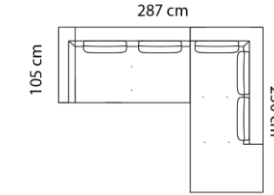

Born sofa

Combination **3221**

Combination **2221**

2-seater

Foot rest **1760**

Combo shown  
Combo mirrored **0051  
0061**

3-seater+open-end

Combo shown  
Combo mirrored **0311  
0321**

2,5-seat+open-end

Combo shown  
Combo mirrored **0071  
0081**

2-seat+open-end

Neck rest **115 105!**

Combination **2521**

Price group 3-seater  
2,5-seater  
M3: 1,2 M3: 1,13

Combo shown  
Combo mirrored **0331  
0341**

## Legs

Brushed Steel **020**

H: 21 cm

Black Steel **040**

H: 21 cm

## Dimensions