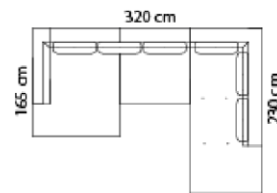

1,5-chaiselong+1,5-seat.+Open-end

Foot rest **1720**

Foot rest for 1,5 seater

Price group

The last 3 digits in the item no. determines the type of legs.

Remember to choose legs

Metal leg **020**
Black metal leg **040**

1530051xxxx040

Born	Combo	Fabric	Legs
153	0051	xxxx	040