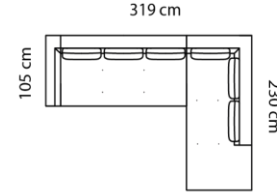

Born sofa

Combination **3221**

Combination **2221**

2-seater

Foot rest **1760**

Combo shown  
Combo mirrored **0051  
0061**

3-seater+open-end

Combo shown  
Combo mirrored **0311  
0321**

2,5-seat+open-end

Combo shown  
Combo mirrored **0071  
0081**

2-seat+open-end

Neck rest **115 105!**

Combination **2521**

Price group 3-seater  
2,5-seater  
M3: 1,2 M3: 1,13

Combo shown  
Combo mirrored **0331  
0341**

## Legs

Brushed Steel **020**

H: 21 cm

Black Steel **040**

H: 21 cm

## Dimensions