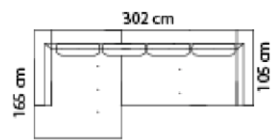

2,5-seat+open-end

Combo shown  
Combo mirrored **0071  
0081**

2-seat+open-end

Neck rest **115 105!**

Combination **2521**

Price group 3-seater  
2,5-seater  
M3: 1,2 M3: 1,13

Combo shown  
Combo mirrored **0331  
0341**

1,5-chaiselong+2,5-seater

Combo shown  
Combo mirrored **0351  
0361**

1,5-chaiselong+1,5-seater

Combo shown  
Combo mirrored **0371  
0381**

1,5-chaiselong+1,5-seat.+Open-end

Foot rest **1720**

Foot rest for 1,5 seater

## Legs

Brushed Steel **020**

H: 21 cm

Black Steel **040**

H: 21 cm

## Dimensions