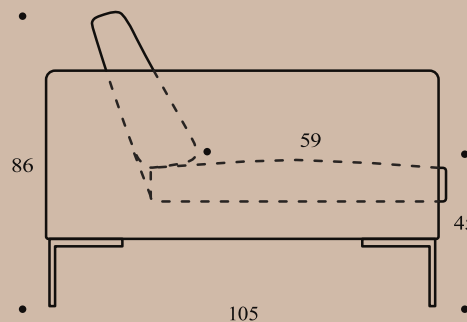

## Legs

Brushed Steel **020**

H: 21 cm

Black Steel **040**

H: 21 cm

## Dimensions