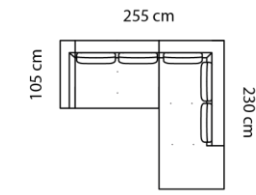

Born sofa

Combination **3221**

Combination **2221**

2-seater

Foot rest **1760**

Combo shown  
Combo mirrored **0051  
0061**

3-seater+open-end

Combo shown  
Combo mirrored **0311  
0321**

2,5-seat+open-end

Combo shown  
Combo mirrored **0071  
0081**

2-seat+open-end

Neck rest **115 105!**

Combination **2521**

Price group 3-seater  
2,5-seater  
M3: 1,2 M3: 1,13

Combo shown  
Combo mirrored **0331  
0341**

## Legs

Brushed Steel **020**

H: 21 cm

Black Steel **040**

H: 21 cm

## Dimensions