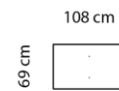

Born sofa

Combination **3221**

Combination **2221**

2-seater

Foot rest **1760**

Combo shown  
Combo mirrored **0051  
0061**

3-seater+open-end

Combo shown  
Combo mirrored **0311  
0321**

2,5-seat+open-end

Combo shown  
Combo mirrored **0071  
0081**

2-seat+open-end

Neck rest **115 105!**

Combination **2521**

Price group 3-seater  
2,5-seater  
M3: 1,2 M3: 1,13

Combo shown  
Combo mirrored **0331  
0341**

## Dimensions