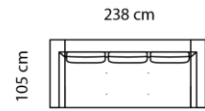

Born sofa

Combination **3221**

Combination **2221**

2-seater

Foot rest **1760**

Combo shown  
Combo mirrored **0051  
0061**

3-seater+open-end

Combo shown  
Combo mirrored **0311  
0321**

2,5-seat+open-end

Combo shown  
Combo mirrored **0071  
0081**

2-seat+open-end

Neck rest **115 105!**

Combination **2521**

Price group 3-seater  
2,5-seater  
M3: 1,2 M3: 1,13

Combo shown  
Combo mirrored **0331  
0341**

## Legs

Brushed Steel **020**

H: 21 cm

Black Steel **040**

H: 21 cm

## Dimensions