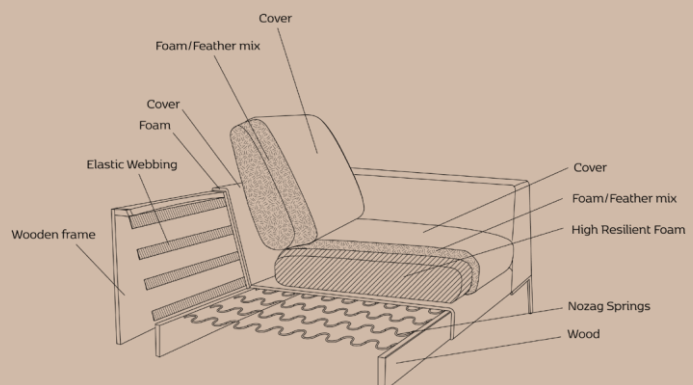

Construction

Picture on fronpage: Loano 0361, Bormio 1220 Soft Grey, Black Steel 040 legs. Loano 0061, Bellaria 1200 Stone Grey, Black Steel 040 legs.