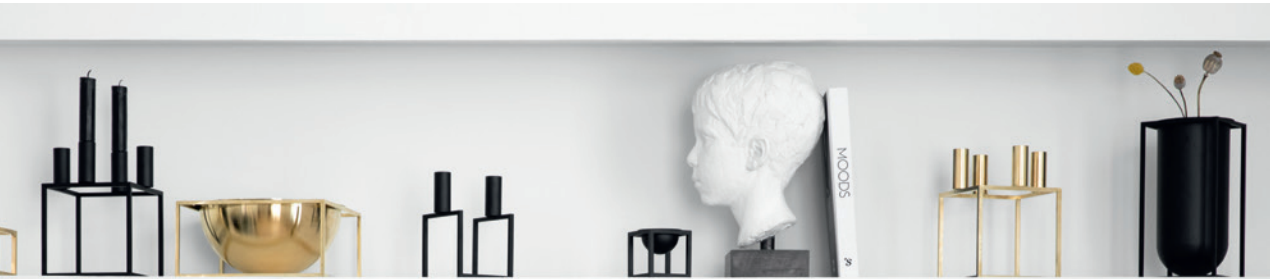

KUBUS SNUFFER  
21X3.7 CM  
AVAILABLE IN BLACK

NEW

KUBUS WALL  
1.6X1X1 CM  
AVAILABLE IN BLACK & WHITE

MATCHBOX COVER  
AVAILABLE IN: BLACK,  
WHITE, CHROME, BRASS  
& COOL GREY

BY LASSEN  
SØTORVET 5, 3.FLOOR  
1371 COPENHAGEN K  
DENMARK