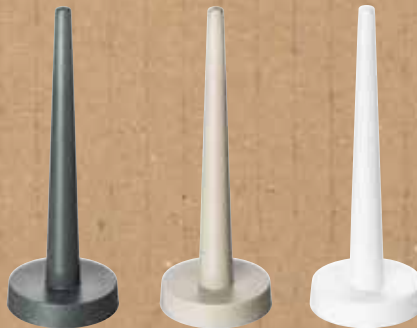

Spare Roll Holder

Dimensions 129 x 129 x 348 mm | 5.08 x 5.08 x 13.7 in.

Gift banderole

1408

PU 8