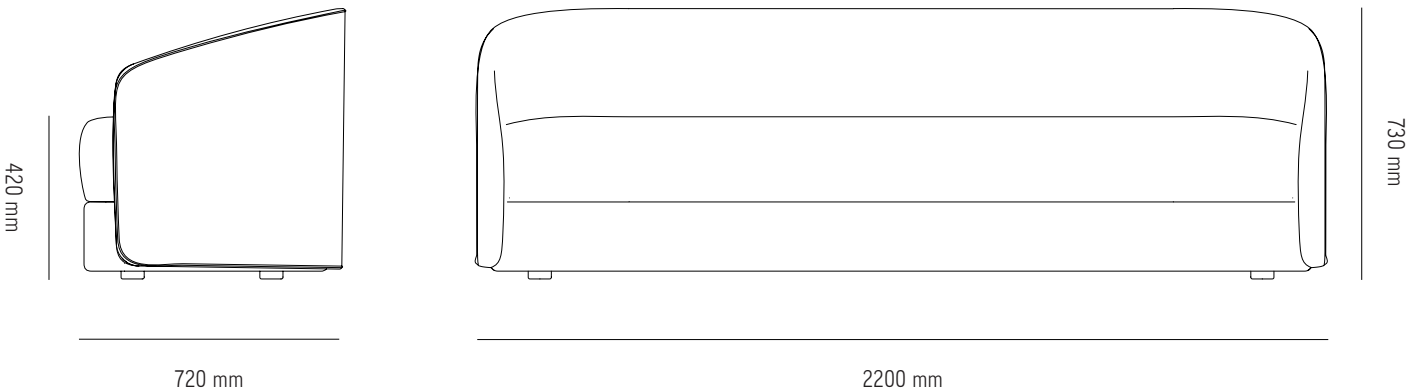

NEW WORKS.

Product Fact Sheet - Furniture - Covent Sofa Narrow, 3 Seater

Specifications

Product Name	Covent Sofa Narrow, 3 Seater
Designer	Arde Design Studio
Year	2019
Category	Furniture
Type	Sofa
Material	Plywood core construction w. Seat and back in high quality foam with selected upholstery.
Product Dimensions	H: 730 x W: 2200 x D:720 mm Seat Height: 420 mm
Packaging Dimensions	H: 780 x W: 2250 x D: 770 mm
COM	Fabric Requirements 6,4 meter
Delivery time	6-8 weeks
Country of origin	Denmark / Lithuania