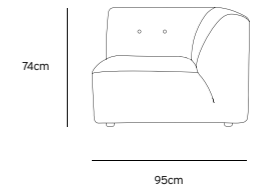

/NEW

VINT COUCH ELEMENT RIGHT | CORDUROY VELVET AGED GOLD MZM4936

Product length/depth: 95cm
Product width: 97cm
Product height: 74cm
Seat height: 43cm