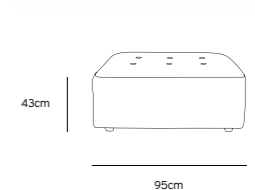

Product length/depth: 95cm
Product width: 97cm
Product height: 74cm
Seat height: 43cm

/NEW

VINT COUCH ELEMENT MIDDLE | CORDUROY VELVET AGED GOLD MZM4937

Product length/depth: 88cm
Product width: 97cm
Product height: 74cm
Seat height: 43cm