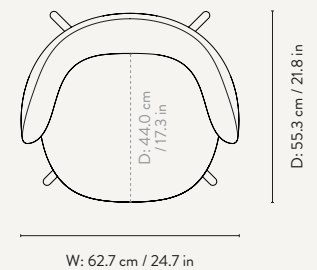

PRODUCT DETAILS

Manufactured in Italy

DIMENSIONS

Height: 79 cm / 31.1 in
Width: 210 cm / 82.7 in
Depth: 81.5 cm / 32.1 in
Back height: 73 cm / 28.7 in
Seat height: 41 cm / 16 in
Seat depth: 58 cm / 22.8 in
Weight: 80 kg

CUSTOMISATION OPTIONS

FABRIC QUALITIES

To see the specifications of each fabric and available colour assortment please go to overview on page 22

Depth: 69 cm / 27.2 in

Height: 41 cm / 16.1 in

Width: 124 cm / 48.8 in

CUSTOMISATION OPTIONS

FABRIC QUALITIES

To see the specifications of each fabric and available colour assortment please go to overview on page 22

Diameter: 60 cm / 23.6 in

Height: 41 cm / 16.1 in

Diameter: 60 cm / 23.6 in

Rico Dining Chair Swivel Base – Fabric: Bouclé Off-White

RICO DINING CHAIR – SWIVEL BASE

Design by ferm LIVING

PRODUCT DETAILS

Manufactured in Italy

DIMENSIONS

Height: 80 cm / 31.5 in
Width: 62.7 cm / 24.7 in (base: 69.0 cm / 27.2 in)
Depth: 55.3 cm / 21.8 in (base: 69.0 cm / 27.2 in)
Weight: 9.8 kg