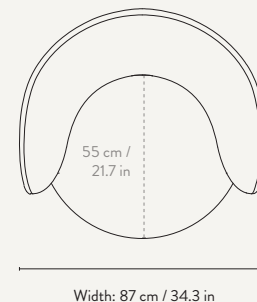

RICO LOUNGE CHAIR

Design by ferm LIVING

PRODUCT DETAILS

Manufactured in Italy

DIMENSIONS

Height: 79 cm / 31.1 in
Width: 87 cm / 34.3 in
Depth: 81.5 cm / 32.1 in
Back height: 73 cm / 28.7 in
Seat height: 41 cm / 16 in
Seat depth: 55 cm / 22.8 in
Weight: 40 kg

MATERIALS & CONSTRUCTION

Backrest: Moulded foam with inner iron structure

Seat: Polyethylene foam with inner wooden structure

Feet: Low density polyethylene

CARE

Please see Care & Maintenance guide on www.fermliving.com

PACKSIZE

1

TEST

EN 16139:2013

Furniture - Strength, durability, stability and safety
Requirements for non-domestic seating

Foam fire rating:

CAL117-2013 - pass

BS 5852 Crib5 - on request

CUSTOMISATION OPTIONS

FABRIC QUALITIES

To see the specifications of each fabric and available colour assortment please go to overview on page 22

SWIVEL FOOT BASE

Rico Lounge Chair is available with a swivel foot base.