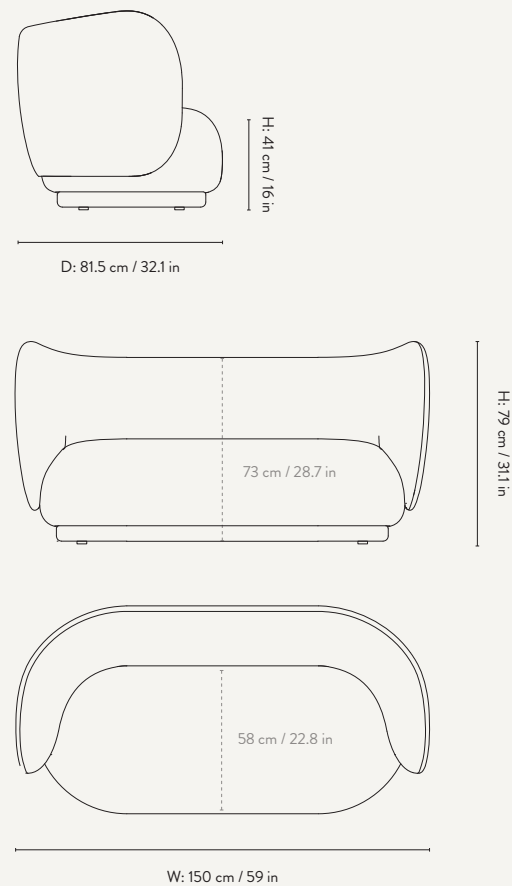

RICO SOFA 2-SEATER

Design by ferm LIVING

PRODUCT DETAILS

Manufactured in Italy

DIMENSIONS

Height: 79 cm / 31.1 in
Width: 150 cm / 59 in
Depth: 81.5 cm / 32.1 in
Back height: 73 cm / 28.7 in
Seat height: 41 cm / 16 in
Seat depth: 58 cm / 22.8 in
Weight: 70 kg

MATERIALS & CONSTRUCTION

Backrest: Moulded foam with inner iron structure
Seat: Polyurethane foam with inner wooden structure
Feet: Low density polyethylene

CARE

Please see Care & Maintenance guide on www.fermliving.com

PACKSIZE

1

TEST

EN 16139:2013

Furniture - Strength, durability, stability and safety
Requirements for non-domestic seating

Foam fire rating:

CAL117-2013 - pass

BS 5852 Crib5 - on request

CUSTOMISATION OPTIONS

FABRIC QUALITIES

To see the specifications of each fabric and available colour assortment please go to overview on page 22