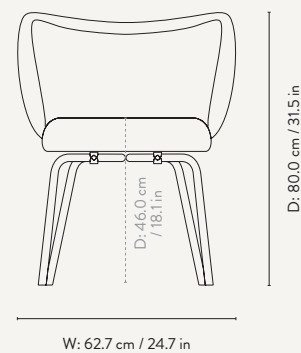

PRODUCT DETAILS

Manufactured in Italy

DIMENSIONS

Height: 79 cm / 31.1 in
Width: 210 cm / 82.7 in
Depth: 81.5 cm / 32.1 in
Back height: 73 cm / 28.7 in
Seat height: 41 cm / 16 in
Seat depth: 58 cm / 22.8 in
Weight: 80 kg

Design by ferm LIVING

PRODUCT DETAILS

Manufactured in Italy

DIMENSIONS

Height: 79 cm / 31.1 in
Width: 87 cm / 34.3 in
Depth: 81.5 cm / 32.1 in
Back height: 73 cm / 28.7 in
Seat height: 41 cm / 16 in
Seat depth: 55 cm / 22.8 in
Weight: 40 kg

CUSTOMISATION OPTIONS

FABRIC QUALITIES

To see the specifications of each fabric and available colour assortment please go to overview on page 22

Diameter: 60 cm / 23.6 in

Height: 41 cm / 16.1 in

Diameter: 60 cm / 23.6 in

Rico Dining Chair Swivel Base – Fabric: Bouclé Off-White

RICO DINING CHAIR – SWIVEL BASE

Design by ferm LIVING

PRODUCT DETAILS

Manufactured in Italy

DIMENSIONS

Height: 80 cm / 31.5 in
Width: 62.7 cm / 24.7 in (base: 69.0 cm / 27.2 in)
Depth: 55.3 cm / 21.8 in (base: 69.0 cm / 27.2 in)
Weight: 9.8 kg