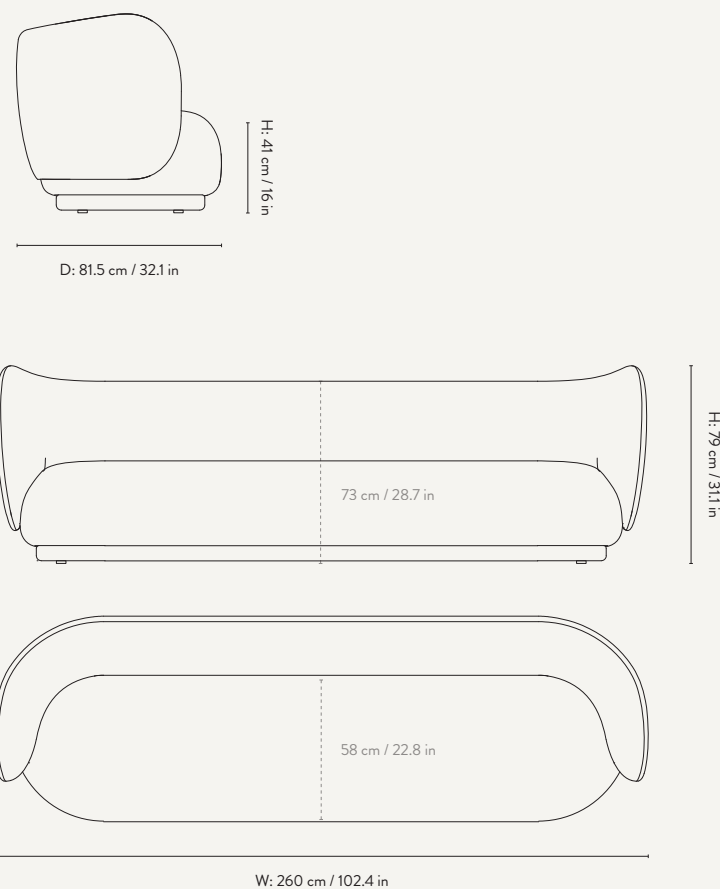

PRODUCT DETAILS

Manufactured in Italy

DIMENSIONS

Height: 79 cm / 31.1 in
Width: 210 cm / 82.7 in
Depth: 81.5 cm / 32.1 in
Back height: 73 cm / 28.7 in
Seat height: 41 cm / 16 in
Seat depth: 58 cm / 22.8 in
Weight: 80 kg

Design by ferm LIVING

PRODUCT DETAILS

Manufactured in Italy

DIMENSIONS

Height: 79 cm / 31.1 in
Width: 260 cm / 102.4 in
Depth: 81.5 cm / 32.1 in
Back height: 73 cm / 28.7 in
Seat height: 41 cm / 16 in
Seat depth: 58 cm / 22.8 in
Weight: 85 kg

RICO DIVAN

Design by ferm LIVING

PRODUCT DETAILS

Manufactured in Italy
Backrest on the left or right side

DIMENSIONS

Height: 79 cm / 31.1 in
Width: 190 cm / 74.8 in
Back height: 73 cm / 28.7 in
Depth: 81.5 cm / 32 in
Seat height: 41 cm / 16 in
Seat depth: 58 cm / 22.8 in
Weight: 55 kg

Design by ferm LIVING

PRODUCT DETAILS

Manufactured in Italy

DIMENSIONS

Height: 79 cm / 31.1 in
Width: 87 cm / 34.3 in
Depth: 81.5 cm / 32.1 in
Back height: 73 cm / 28.7 in
Seat height: 41 cm / 16 in
Seat depth: 55 cm / 22.8 in
Weight: 40 kg