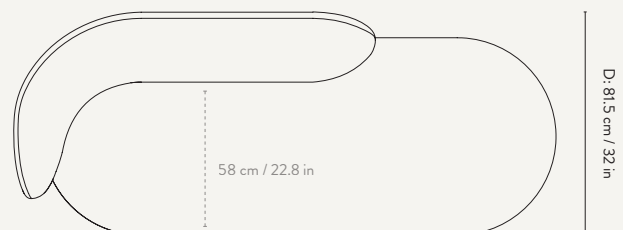

PRODUCT DETAILS

Manufactured in Italy

DIMENSIONS

Height: 79 cm / 31.1 in
Width: 210 cm / 82.7 in
Depth: 81.5 cm / 32.1 in
Back height: 73 cm / 28.7 in
Seat height: 41 cm / 16 in
Seat depth: 58 cm / 22.8 in
Weight: 80 kg

BACKREST OPTION

Rico Divan is available with the backrest on the right or left side.

Backrest - Left

Backrest - Right

Width: 190 cm / 81.5 in

Rico Lounge Chair. Fabric: Confetti Bouclé - Light Grey

RICO LOUNGE CHAIR

Design by ferm LIVING

PRODUCT DETAILS

Manufactured in Italy

DIMENSIONS

Height: 79 cm / 31.1 in
Width: 87 cm / 34.3 in
Depth: 81.5 cm / 32.1 in
Back height: 73 cm / 28.7 in
Seat height: 41 cm / 16 in
Seat depth: 55 cm / 22.8 in
Weight: 40 kg