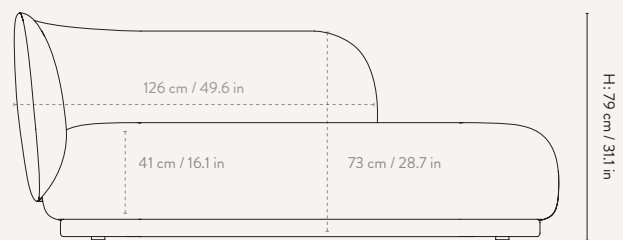

BACKREST OPTION

Rico Divan is available with the backrest on the right or left side.

Width: 190 cm / 81.5 in