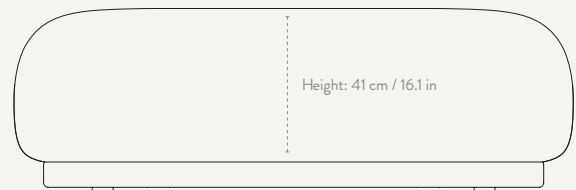

PRODUCT DETAILS

Manufactured in Italy

DIMENSIONS

Height: 79 cm / 31.1 in
Width: 210 cm / 82.7 in
Depth: 81.5 cm / 32.1 in
Back height: 73 cm / 28.7 in
Seat height: 41 cm / 16 in
Seat depth: 58 cm / 22.8 in
Weight: 80 kg

CUSTOMISATION OPTIONS

FABRIC QUALITIES

To see the specifications of each fabric and available colour assortment please go to overview on page 22

Depth: 69 cm / 27.2 in

Height: 41 cm / 16.1 in

Width: 124 cm / 48.8 in