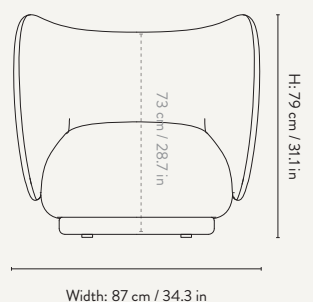

RICO LOUNGE CHAIR

Design by ferm LIVING

PRODUCT DETAILS

Manufactured in Italy

DIMENSIONS

Height: 79 cm / 31.1 in
Width: 87 cm / 34.3 in
Depth: 81.5 cm / 32.1 in
Back height: 73 cm / 28.7 in
Seat height: 41 cm / 16 in
Seat depth: 55 cm / 22.8 in
Weight: 40 kg

MATERIALS & CONSTRUCTION

Backrest: Moulded foam with inner iron structure

Seat: Polyethylene foam with inner wooden structure

Feet: Low density polyethylene

CARE

Please see Care & Maintenance guide on www.fermliving.com

PACKSIZE

1

TEST

EN 16139:2013

Furniture - Strength, durability, stability and safety
Requirements for non-domestic seating

Foam fire rating:

CAL117-2013 - pass

BS 5852 Crib5 - on request

CUSTOMISATION OPTIONS

FABRIC QUALITIES

To see the specifications of each fabric and available colour assortment please go to overview on page 22

SWIVEL FOOT BASE

Rico Lounge Chair is available with a swivel foot base.