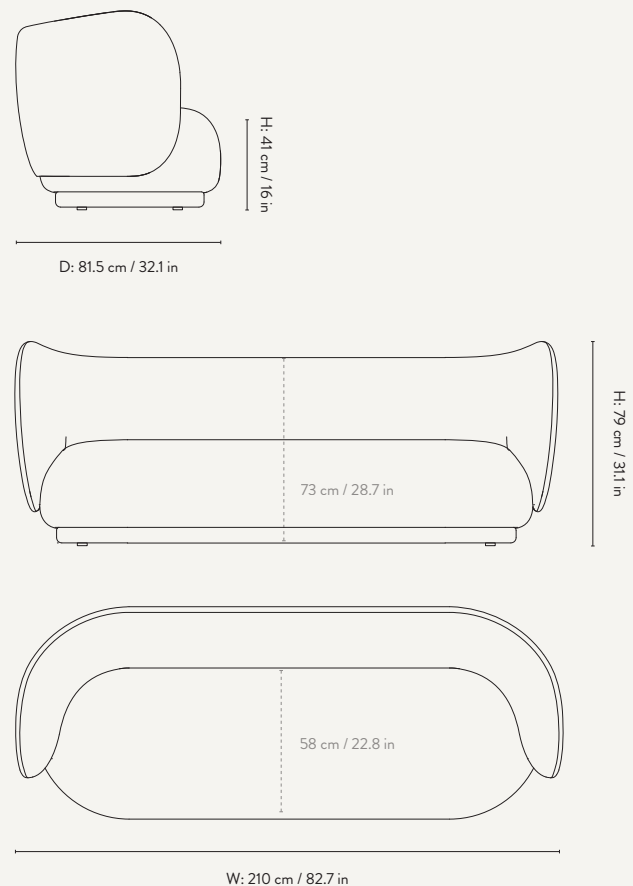

RICO SOFA 3-SEATER

Design by ferm LIVING

PRODUCT DETAILS

Manufactured in Italy

DIMENSIONS

Height: 79 cm / 31.1 in
Width: 210 cm / 82.7 in
Depth: 81.5 cm / 32.1 in
Back height: 73 cm / 28.7 in
Seat height: 41 cm / 16 in
Seat depth: 58 cm / 22.8 in
Weight: 80 kg

MATERIALS & CONSTRUCTION

Backrest: Moulded foam with inner iron structure
Seat: Polyurethane foam with inner wooden structure
Feet: Low density polyethylene

CARE

Please see Care & Maintenance guide on www.fermliving.com

PACKSIZE

1

TEST

EN 16139:2013

Furniture - Strength, durability, stability and safety
Requirements for non-domestic seating

Foam fire rating:

CAL117-2013 - pass

BS 5852 Crib5 - on request

CUSTOMISATION OPTIONS

FABRIC QUALITIES

To see the specifications of each fabric and available colour assortment please go to overview on page 22