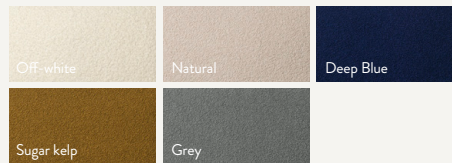

ferm LIVING colour selection: