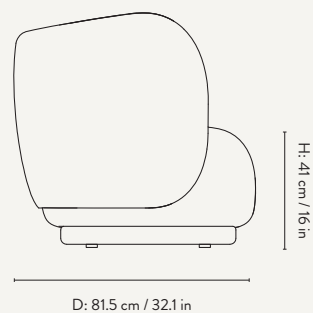

RICO LOUNGE CHAIR

Design by ferm LIVING

PRODUCT DETAILS

Manufactured in Italy

DIMENSIONS

Height: 79 cm / 31.1 in
Width: 87 cm / 34.3 in
Depth: 81.5 cm / 32.1 in
Back height: 73 cm / 28.7 in
Seat height: 41 cm / 16 in
Seat depth: 55 cm / 22.8 in
Weight: 40 kg

MATERIALS & CONSTRUCTION

Backrest: Moulded foam with inner iron structure

Seat: Polyethylene foam with inner wooden structure

Feet: Low density polyethylene

CARE

Please see Care & Maintenance guide on www.fermliving.com

PACKSIZE

1

TEST

EN 16139:2013

Furniture - Strength, durability, stability and safety
Requirements for non-domestic seating

Foam fire rating:

CAL117-2013 - pass

BS 5852 Crib5 - on request

CUSTOMISATION OPTIONS

FABRIC QUALITIES

To see the specifications of each fabric and available colour assortment please go to overview on page 22

SWIVEL FOOT BASE

Rico Lounge Chair is available with a swivel foot base.