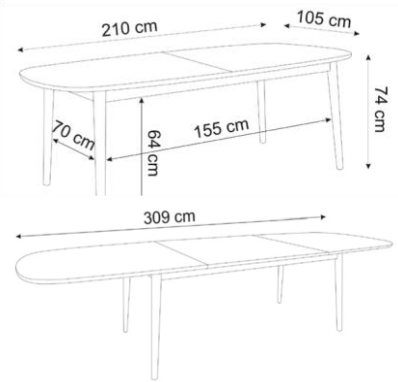

KRICK SERIES DINING TABLES

COLOURS AND MATERIALS

BASE, FRAME AND CABINET

VENEER43

Light oak 87
lacmat lac

Black oak75

Walnut oil mat

TABLETOP