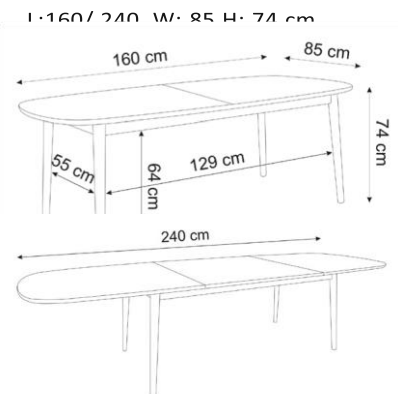

KRICK SERIES DINING TABLES

COLOURS AND MATERIALS

BASE, FRAME AND CABINET

VENEER43

Light oak 87
lacmat lac

Black oak75

Walnut oil mat

TABLETOP