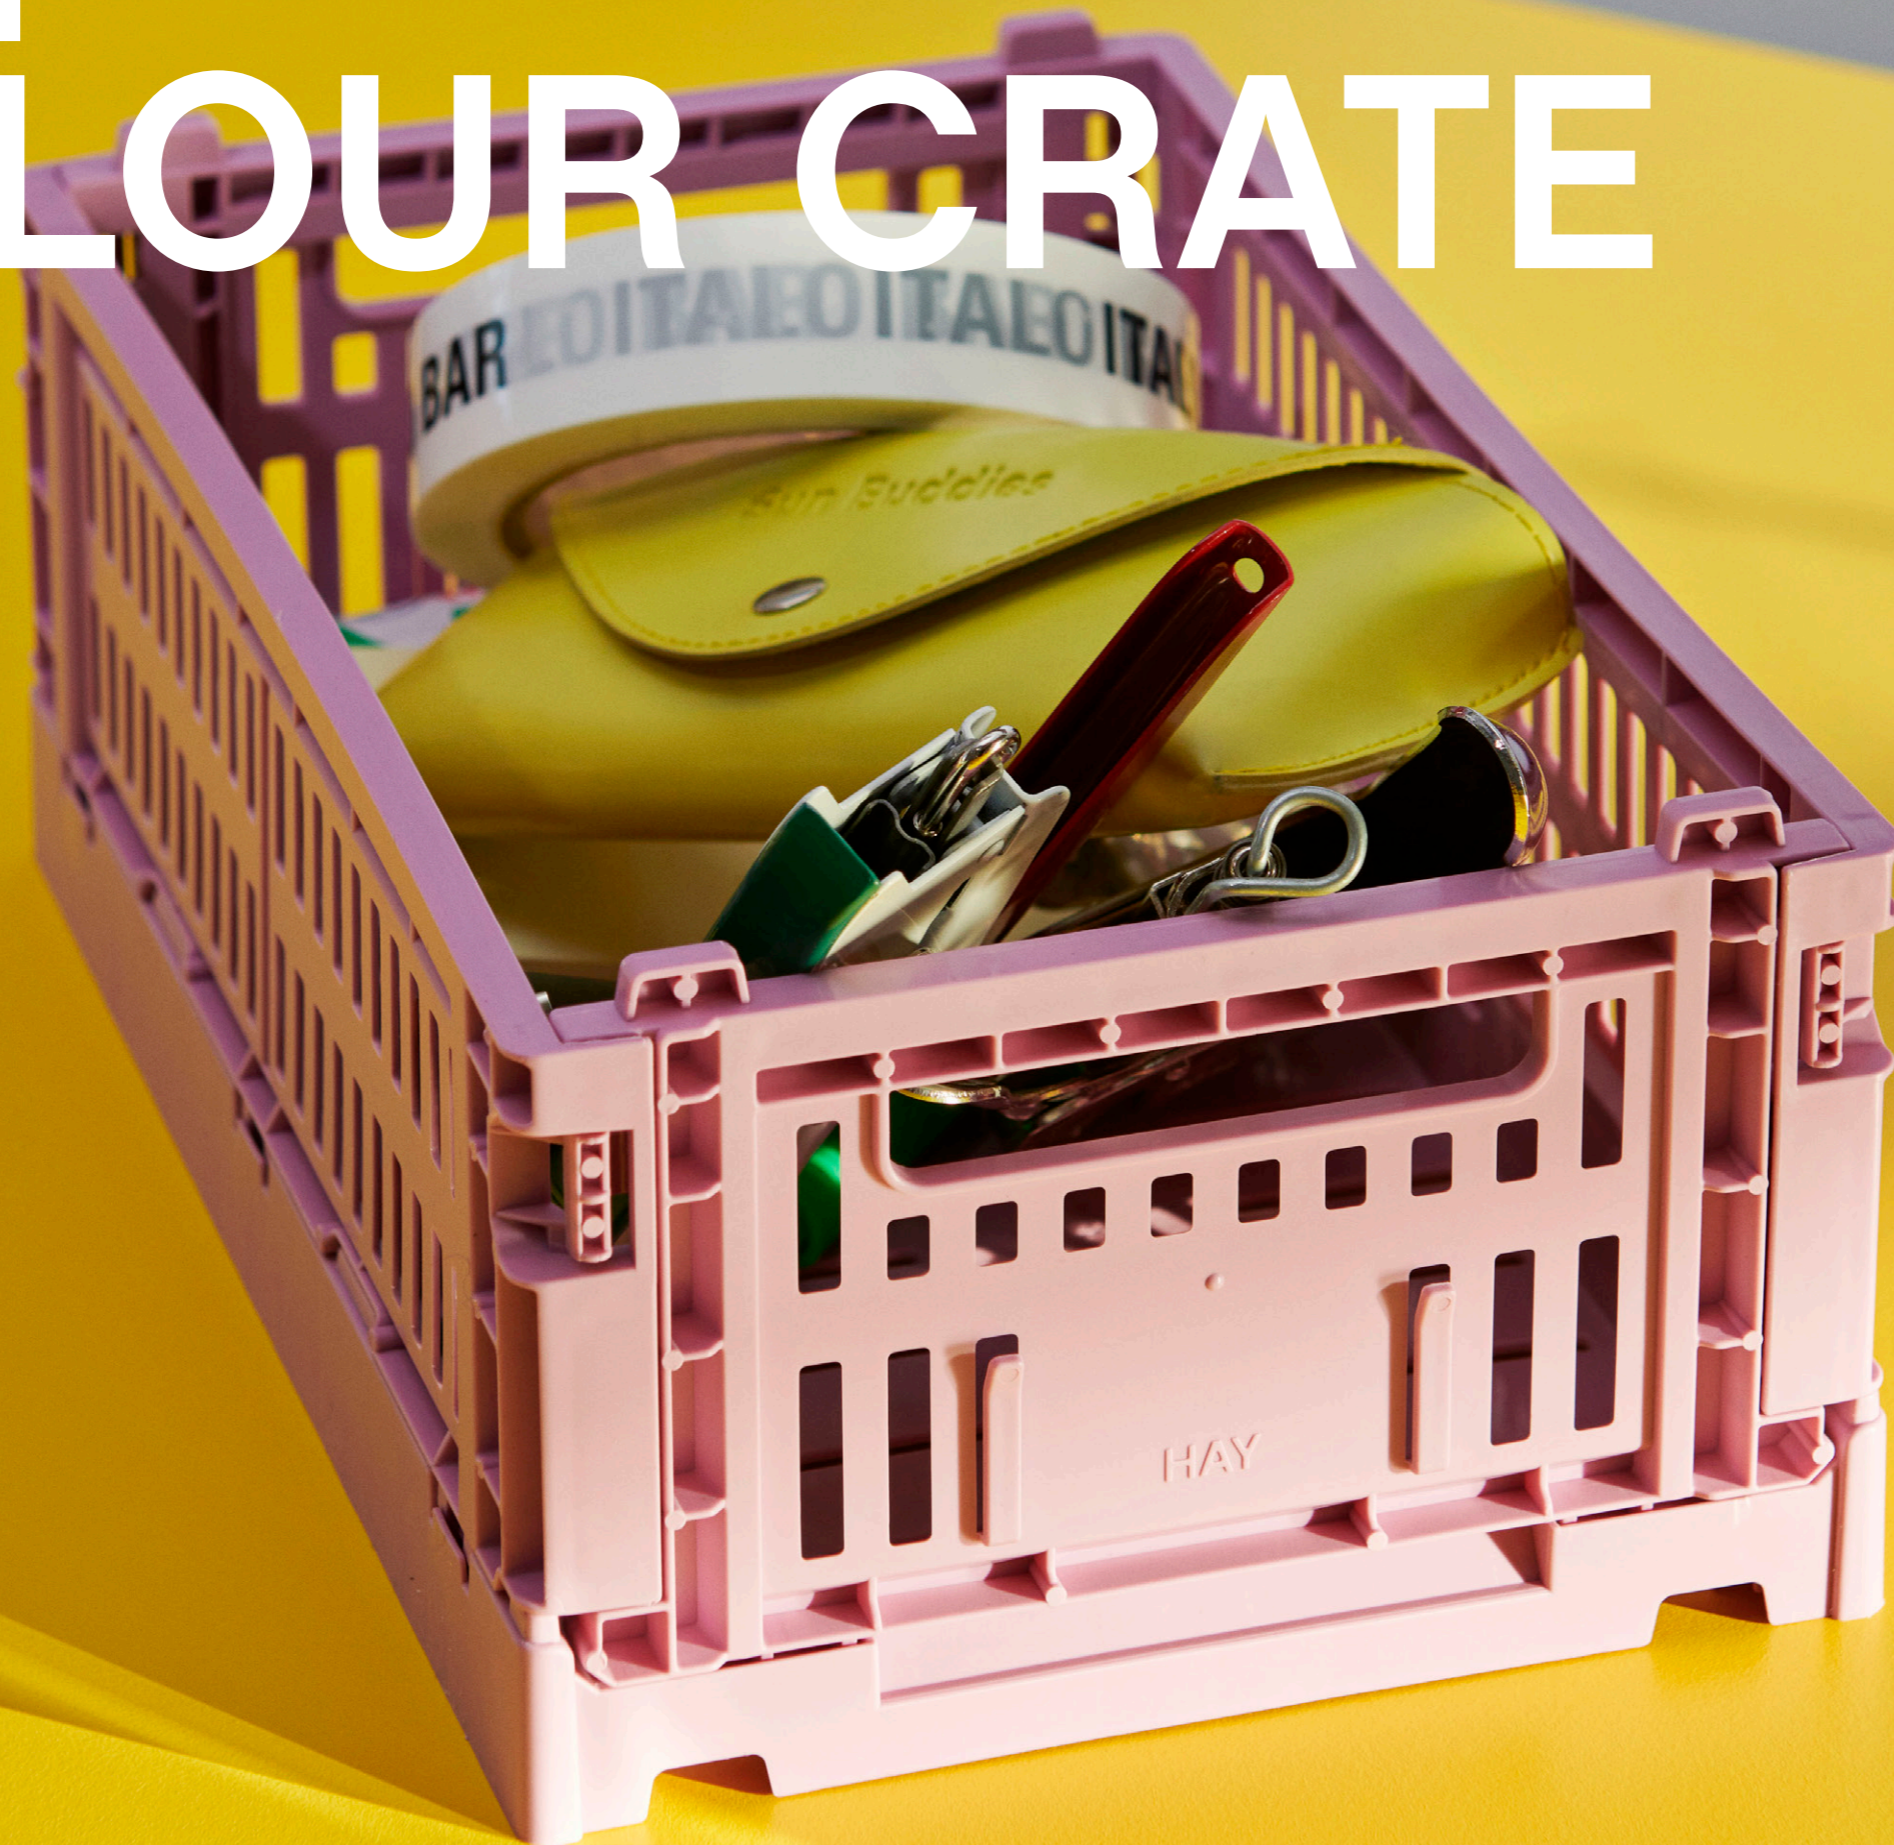

HAY COLOUR CRATE

2022

HAY

HAY Colour Crate

HAY Colour Crate is a series of colourful storage boxes with a distinctive, perforated design. Made from 100% recycled post-consumer plastic waste in a variety of different colours and sizes, the crates can be stacked on top of one another in different size combinations. The multifunctional crates are suitable for storing and organising a wide range of items on shelves, tables or inside cupboards.