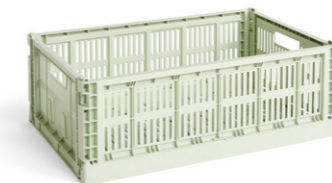

Colour Overview

SIZE S

SIZE M

SIZE L

MINT