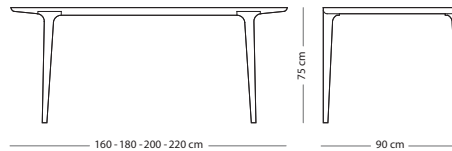

Fawn table

MATERIAL

SIZE

Solid oak

160x90x75
(08D)

€ 1.390,00

180x90x75
(08E)

€ 1.490,00

200x90x75
(08F)

€ 1.590,00

220x90x75
(090)

€ 1.690,00

WOOD FINISH

Solid oak - Hardwax oil: White 1015/Natural 1505