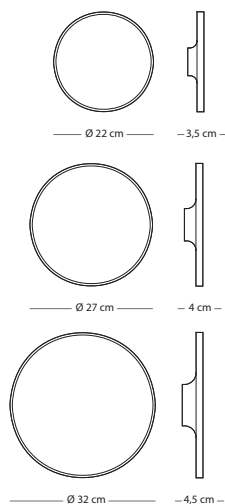

Look mirror

Item no: Varies per version, see table

Assembly

FRAME MATERIAL

SIZE	Solid oak
Ø 22x3,5 (123)	€ 60,00
Ø 27x4,0 (124)	€ 75,00
Ø 32x4,5 (125)	€ 90,00

WOOD FINISH

Solid oak - Hardwax oil: White 1015