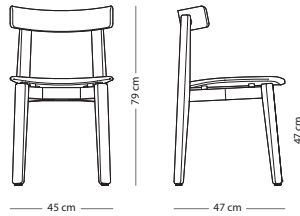

Nora chair

Item no. 1D1 - special edition

Item no. 0FF

WOOD FINISH

- Solid oak - Hardwax oil: White 1015/Natural 1505
- Coloured oak - Lacquer: Charcoal 7021, Black 9005 or cust. RAL (MOQ = 20 pcs)

* Special edition - Oak veneer seat on a coloured frame is always finished with Hardwax oil White 1015

Felten gliders are included
Fully assembled product