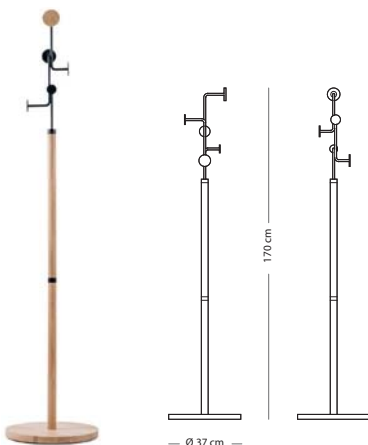

Hook coat stand

Item no. 110

Assembly

Care and repair kit solid wood

Item no. 0C2

CONSTRUCTION MATERIAL

SIZE

Ø 37x170

Steel

€ 260,00

FINISH

Solid oak - Hardwax oil Natural 1505 / Hardwax oil White 1015

Contents:

Bottle
hardwax oil

Sand paper
120,400

Scouring Pad

Cotton
cloth

Wax

C&R box
(0C2)

€ 19,50

WOOD FINISH

Solid oak - Hardwax oil: White 1015

STEEL FINISH

Powder coated - All available colours