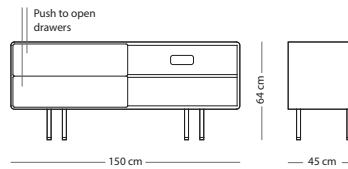

Storage units

Fina sideboard 150

Item no. 19C

CORPUS MATERIAL

SIZE Solid oak

150x45x64 € 1.140,00

WOOD FINISH

Solid oak - Hardwax oil: White 1015/Natural 1505

FRONTS

Linoleum - Nero 4023/Mushroom 4176

LEGS

Powder coated steel