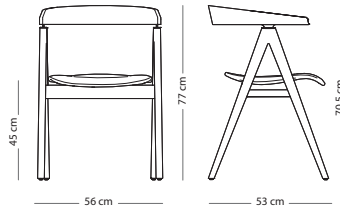

Seating

Ava chair

Item no. 1CA - special edition
Item no. 0FE

WOOD FINISH

- Solid oak - Hardwax oil: White 1015/Natural 1505
- Coloured oak - Lacquer: Charcoal 7021, Black 9005 or cust. RAL (MOQ = 20 pcs)

* Special edition - Oak veneer seat on a coloured frame is always finished with Hardwax oil White 1015

Felten gliders are included
Fully assembled product

SEAT MATERIAL

	Solid oak	Coloured oak
Oak veneer (1015/1505)	€ 390,00	*€ 440,00
M. Line Flax (all colours)	€ 440,00	€ 440,00
Dakar leather (all colours)	€ 540,00	€ 540,00

FRAME MATERIAL

Seat height - 45 cm
Armrest height - 70,5 cm