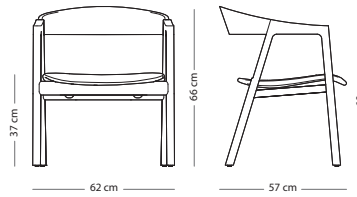

FRAME MATERIAL

Seat height - 45 cm
Armrest height - 68 cm

Muna lounge chair

Item no. 1CC - special edition

Item no. 183

WOOD FINISH

- Solid oak - Hardwax oil: White 1015/Natural 1505
- Coloured oak - Lacquer: Charcoal 7021, Black 9005 or cust. RAL (MOQ = 20 pcs)