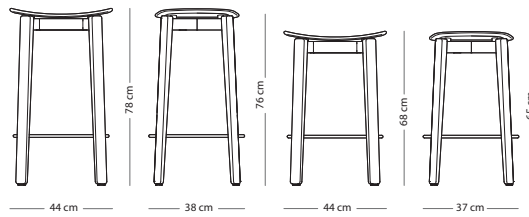

Nora bar chair - with backrest

Item no. 1CE - special edition - regular
Item no. 1CD - special edition - low
Item no. 185 - regular
Item no. 186 - low

Seat height regular - 76 cm
Seat height low - 65 cm

Nora bar chair - without backrest

Item no. 1D0 - special edition - regular
 Item no. 1CF - special edition - low
 Item no. 187 - regular
 Item no. 188 - low

Seat height regular - 76 cm
 Seat height low - 65 cm