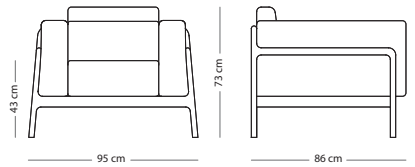

Fawn armchair

Item no. 085

Seat height - 44 cm
Armrest height - 66 cm

FRAME MATERIAL

UPHOLSTERY MATERIAL **Solid oak**

M. Line Flax (all colours) € 1.490,00

Dakar leather (all colours) € 1.790,00

WOOD FINISH

Solid oak - Hardwax oil: White 1015/Natural 1505

Fully assembled product