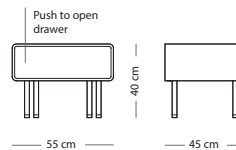

Powder coated steel

CORPUS MATERIAL

SIZE

60x45x100

Solid oak

€ 990,00

Fina nightstand

Item no. 068