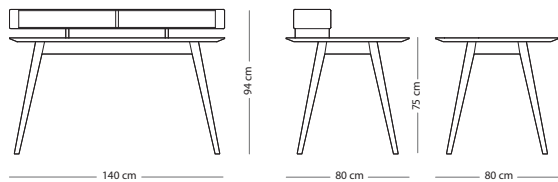

All available colours

Stafa round table

Item no. 100

MATERIAL

SIZE **Solid oak**
 Ø 90x75 € 690,00

WOOD FINISH
 Solid oak - Hardwax oil: White 1015/Natural 1505

Stafa desk

Item no: Varies per version, see table