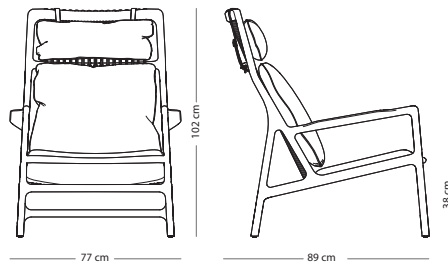

Toledo leather
 (all colours)

€ 295,00

Leina bar chair

Item no. 095 - regular
Item no. 096 - low

Seat height regular - 73 cm
Seat height low - 63 cm

CONSTRUCTION MATERIAL

Steel

WOOD FINISH

Item no. 091

Seat height - 38 cm

FRAME MATERIAL

Solid oak

WOOD FINISH

Solid oak - Hardwax oil: White 1015/Natural 1505

ROPE

Cotton - Rope