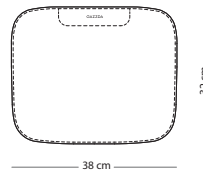

Leina seat cushion

Item no. 0C0

UPHOLSTERY MATERIAL

Dakar leather (all colours)

€ 80,00