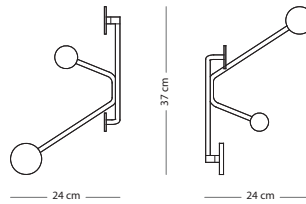

Hook wall coat rack - inner corners

Item no. 099

Assembly

CONSTRUCTION MATERIAL

SIZE Steel

24x24x37 € 95,00

WOODEN KNOB FINISH

Solid oak - Hardwax oil: White 1015

STEEL FINISH

Powder coated - All available colours except white matte