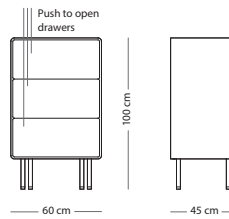

Fina drawer

Item no. 067

WOOD FINISH

Solid oak - Hardwax oil: White 1015/Natural 1505

FRONTS

Linoleum - Nero 4023/Mushroom 4176

LEGS

Powder coated steel

CORPUS MATERIAL

SIZE

60x45x100

Solid oak

€ 990,00