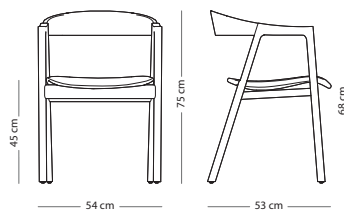

FRAME MATERIAL

Seat height - 45 cm
Armrest height - 70,5 cm

Muna chair

Item no. 1CB - special edition
Item no. 0F0

WOOD FINISH

- Solid oak - Hardwax oil: White 1015/Natural 1505
- Coloured oak - Lacquer: Charcoal 7021, Black 9005 or custom RAL (MOQ = 20 pcs)