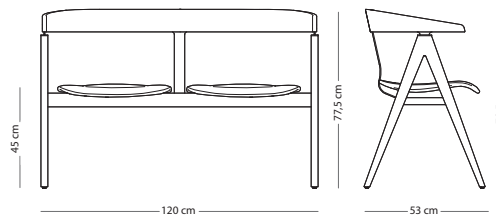

FRAME MATERIAL

Seat height - 45 cm
Armrest height - 70,5 cm

Ava bench

Item no. 1C9 - special edition
Item no. 182

WOOD FINISH

- Solid oak - Hardwax oil: White 1015/Natural 1505
- Coloured oak - Lacquer: Charcoal 7021, Black 9005 or custom RAL (MOQ = 20 pcs)