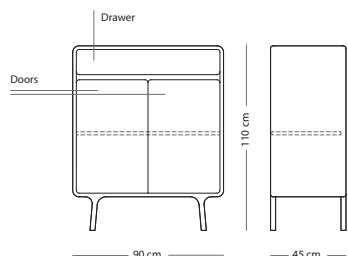

Fawn cabinet

Item no. 01C

CORPUS MATERIAL

SIZE Solid oak

90x45x110 € 1.490,00

WOOD FINISH

Solid oak - Hardwax oil: White 1015/Natural 1505

Fully assembled product