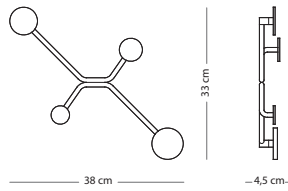

Hook wall coat rack - straight walls

Item no. 098

Assembly

CONSTRUCTION MATERIAL

SIZE Steel

38x4,5x33 € 95,00

WOODEN KNOB FINISH

Solid oak - Hardwax oil: White 1015

STEEL FINISH

Powder coated - All available colours except white matte