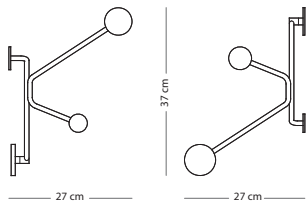

Hook wall coat rack - outer corners

Item no. 09A

Assembly

CONSTRUCTION MATERIAL

SIZE Steel

27x27x37 € 95,00

WOODEN KNOB FINISH

Solid oak - Hardwax oil: White 1015

STEEL FINISH

Powder coated - All available colours except white matte