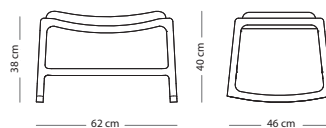

Dedo footstool

Item no. 092

Seat height - 38 cm

FRAME MATERIAL

Solid oak

WOOD FINISH

Solid oak - Hardwax oil: White 1015/Natural 1505

Fully assembled product

UPHOLSTERY MATERIAL

M. Line Flax
(all colours)

€ 390,00

Dakar leather
(all colours)

€ 440,00