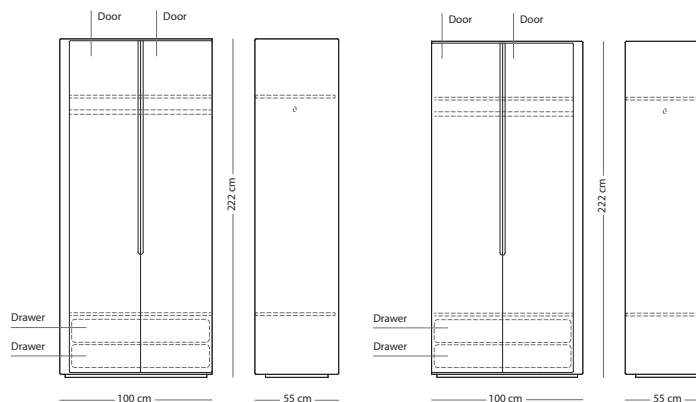

Ena modular wardrobe - hanger

Item no: Varies per version, see table

CORPUS MATERIAL

WOOD FINISH

Solid oak - Hardwax oil: White 1015/Natural 1505

FRONTS

MDF - White 9010

Fully assembled product

OPTION

	Solid oak
Base module - left (06F)	€ 1.300,00
Right module - wide (06A)	€ 1.300,00