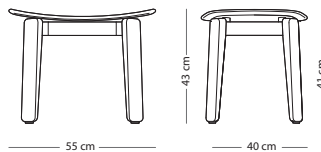

FRAME MATERIAL

SEAT / BACKREST	Solid oak	Coloured oak
M. Line Flax (all colours)	€ 590,00	€ 590,00
Dakar leather (all colours)	€ 890,00	€ 890,00

Nora stool

Item no. 1E0 - special edition
Item no. 1DF

Seat height - 41 cm