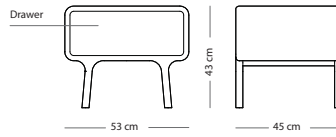

Fawn nightstand

Item no. 190

WOOD FINISH

Solid oak - Hardwax oil: White 1015/Natural 1505

Fully assembled product

CORPUS MATERIAL

SIZE

53x45x43

Solid oak

€ 450,00