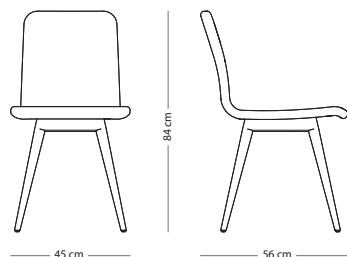

Fawn chair

Item no. 083

Seat height - 47 cm

FRAME MATERIAL

Solid oak

WOOD FINISH

Solid oak - Hardwax oil: White 1015/Natural 1505

*Felten gliders are included
 Fully assembled product*

SEAT MATERIAL

Webbing
 (all colours)

€ 490,00

Ena chair

Item no. 069

Seat height - 47 cm

FRAME MATERIAL

Solid oak

Toledo leather
 (all colours)

€ 295,00

Leina bar chair

Item no. 095 - regular
Item no. 096 - low

Seat height regular - 73 cm
Seat height low - 63 cm

CONSTRUCTION MATERIAL

Steel

WOOD FINISH