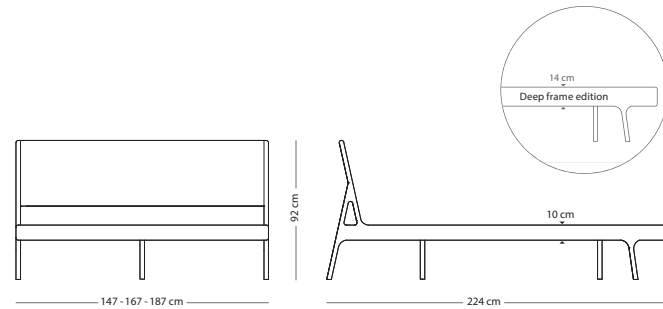

€ 1.640,00

Fawn bed

Item no: Varies per version, see table

HEADBOARD MATERIAL

FOR MATTRES SIZE

140x200
(0A8 - webbing | 022 - upholstery)

€ 1.040,00

€ 1.040,00