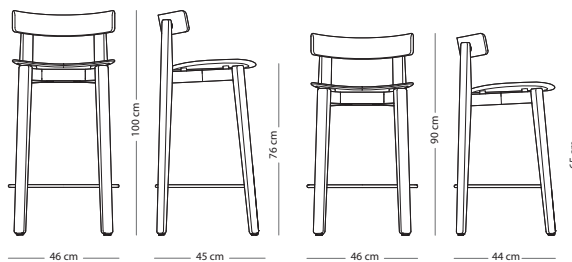

Nora bar chair - with backrest

Item no. 1CE - special edition - regular
Item no. 1CD - special edition - low
Item no. 185 - regular
Item no. 186 - low

Seat height regular - 76 cm
Seat height low - 65 cm