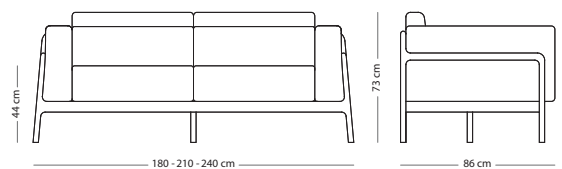

Item no. 085

Seat height - 44 cm
Armrest height - 66 cm

FRAME MATERIAL

UPHOLSTERY MATERIAL **Solid oak**

 **M. Line Flax** (all colours) € 1.490,00

 **Dakar leather** (all colours) € 1.790,00

WOOD FINISH

Solid oak - Hardwax oil: White 1015/Natural 1505

Fully assembled product

Fawn sofa - 2, 3 and 3-plus seater

Item no: Varies per version, see table

Seat height - 44 cm
Armrest height - 66 cm

UPHOLSTERY MATERIAL

SIZE **M.Line Flax** **Dakar leather**

2-seater (086 - 180 cm) € 1.990,00 € 2.590,00