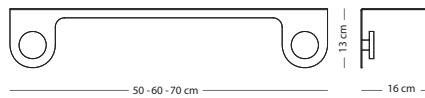

Walnut

€ 75,00

Hook wall shelf

Item no: Varies per version, see table

Assembly

CONSTRUCTION MATERIAL

SIZE

50x16x13
(107)