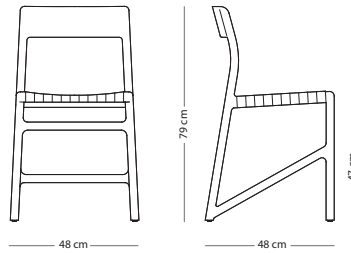

Nora bar chair - without backrest

Item no. 1D0 - special edition - regular
 Item no. 1CF - special edition - low
 Item no. 187 - regular
 Item no. 188 - low

Seat height regular - 76 cm
 Seat height low - 65 cm

Fawn chair

Item no. 083

Seat height - 47 cm

FRAME MATERIAL

Solid oak

WOOD FINISH

Solid oak - Hardwax oil: White 1015/Natural 1505

*Felten gliders are included
 Fully assembled product*