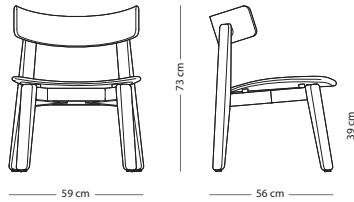

Item no. 1D3

Seat height - 39 cm

WOOD FINISH

- Solid oak - Hardwax oil: White 1015/Natural 1505
- Coloured oak - Lacquer: Charcoal 7021, Black 9005 or cust. RAL (MOQ = 20 pcs)

*Felten gliders are included
Fully assembled product*