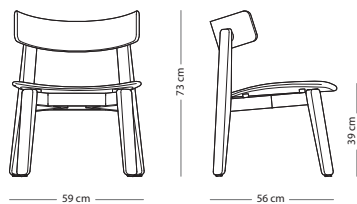

Nora lounge chair - wooden backrest

Item no. 1D2 - special edition

Item no. 184

WOOD FINISH

- Solid oak - Hardwax oil: White 1015/Natural 1505
- Coloured oak - Lacquer: Charcoal 7021, Black 9005 or cust. RAL (MOQ = 20 pcs)

* Special edition - Oak veneer seat on a coloured frame is always finished with Hardwax oil White 1015

Felten gliders are included
Fully assembled product

Seat height - 37 cm
Armrest height - 60 cm

FRAME MATERIAL

SEAT MATERIAL

	Solid oak	Coloured oak
Oak veneer (1015/1505)	€ 690,00	*€ 790,00
M. Line Flax (all colours)	€ 790,00	€ 790,00
Dakar leather (all colours)	€ 990,00	€ 990,00

Seat height - 47 cm

FRAME MATERIAL

SEAT MATERIAL

	Solid oak	Coloured oak
Oak veneer (1015/1505)	€ 290,00	*€ 330,00
M. Line Flax (all colours)	€ 330,00	€ 330,00
Dakar leather (all colours)	€ 430,00	€ 430,00

Seat height - 39 cm

FRAME MATERIAL

SEAT MATERIAL

	Solid oak	Coloured oak
Oak veneer (1015/1505)	€ 490,00	*€ 590,00
M. Line Flax (all colours)	€ 590,00	€ 590,00
Dakar leather (all colours)	€ 790,00	€ 790,00