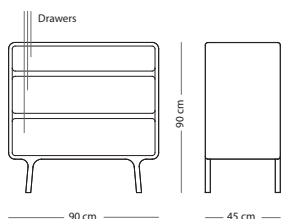

Fawn drawer

Item no. 01D

CORPUS MATERIAL

SIZE Solid oak

90x45x90 € 1.390,00

WOOD FINISH

Solid oak - Hardwax oil: White 1015/Natural 1505

Fully assembled product