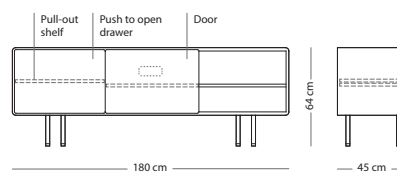

Fina sideboard 180

Item no. 065

CORPUS MATERIAL

SIZE Solid oak

180x45x64 € 1.290,00

WOOD FINISH

Solid oak - Hardwax oil: White 1015/Natural 1505

FRONTS

Linoleum - Nero 4023/Mushroom 4176

LEGS

Powder coated steel