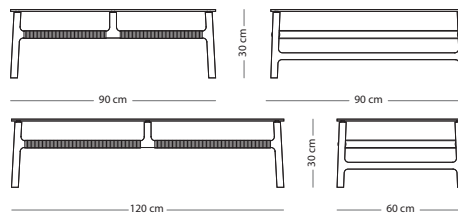

Fawn coffee table

Item no: Varies per version, see table

WOOD FINISH

Solid oak - Hardwax oil: White 1015/Natural 1505

TEMPERED GLASS

Petrol/Gray

ROPE

Cotton - Rope

Fully assembled product

PLATE MATERIAL

SIZE Tempered glass

90x90x30 (08A) € 690,00

120x60x30 (08B) € 690,00

Fawn side table

Item no. 08C