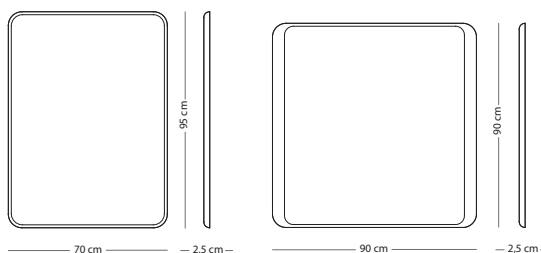

Ena mirror

Item no: Varies per version, see table

Assembly

FRAME MATERIAL

SIZE	Solid oak
70x2,5x95 (07B)	€ 190,00
90x2,5x90 (07A)	€ 240,00

WOOD FINISH

Solid oak - Hardwax oil: White 1015/Natural 1505