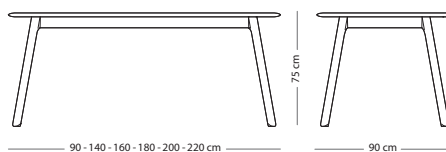

Tables & desks

Teska table

Item no: Varies per version, see table

MATERIAL

SIZE	Solid oak
90x90x75 (1D9)	€ 890,00
140x90x75 (1D4)	€ 1.090,00
160x90x75 (1D5)	€ 1.190,00
180x90x75 (1D6)	€ 1.290,00
200x90x75 (1D7)	€ 1.390,00
220x90x75 (1D8)	€ 1.490,00

WOOD FINISH

Solid oak - Hardwax oil: White 1015/Natural 1505

Ava table

Item no: Varies per version, see table

MATERIAL