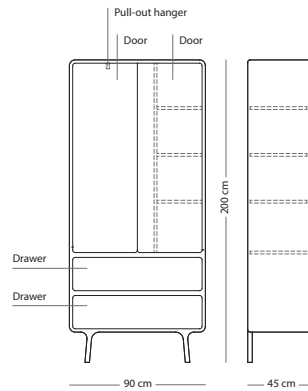

Fawn nightstand

Item no. 190

WOOD FINISH

Solid oak - Hardwax oil: White 1015/Natural 1505

Fully assembled product

CORPUS MATERIAL

SIZE

53x45x43

Solid oak

€ 450,00

Fawn wardrobe

Item no. 01F

WOOD FINISH

Solid oak - Hardwax oil: White 1015/Natural 1505

Fully assembled product

CORPUS MATERIAL

SIZE

90x45x200

Solid oak

€ 1.990,00