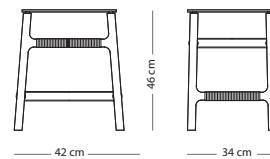

Cotton - Rope

Fully assembled product

PLATE MATERIAL

SIZE Tempered glass

90x90x30 (08A) € 690,00

120x60x30 (08B) € 690,00

Fawn side table

Item no. 08C