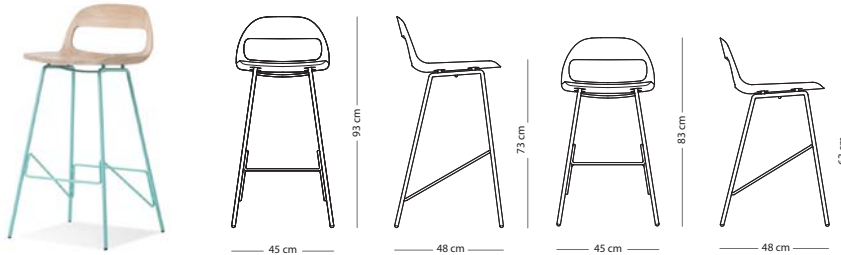

SEAT MATERIAL

Webbing
 (all colours)

€ 490,00

Ena chair

Item no. 069

Seat height - 47 cm

FRAME MATERIAL

Solid oak

Toledo leather
 (all colours)

€ 295,00

Leina bar chair

Item no. 095 - regular
Item no. 096 - low

Seat height regular - 73 cm
Seat height low - 63 cm

CONSTRUCTION MATERIAL

Steel

WOOD FINISH