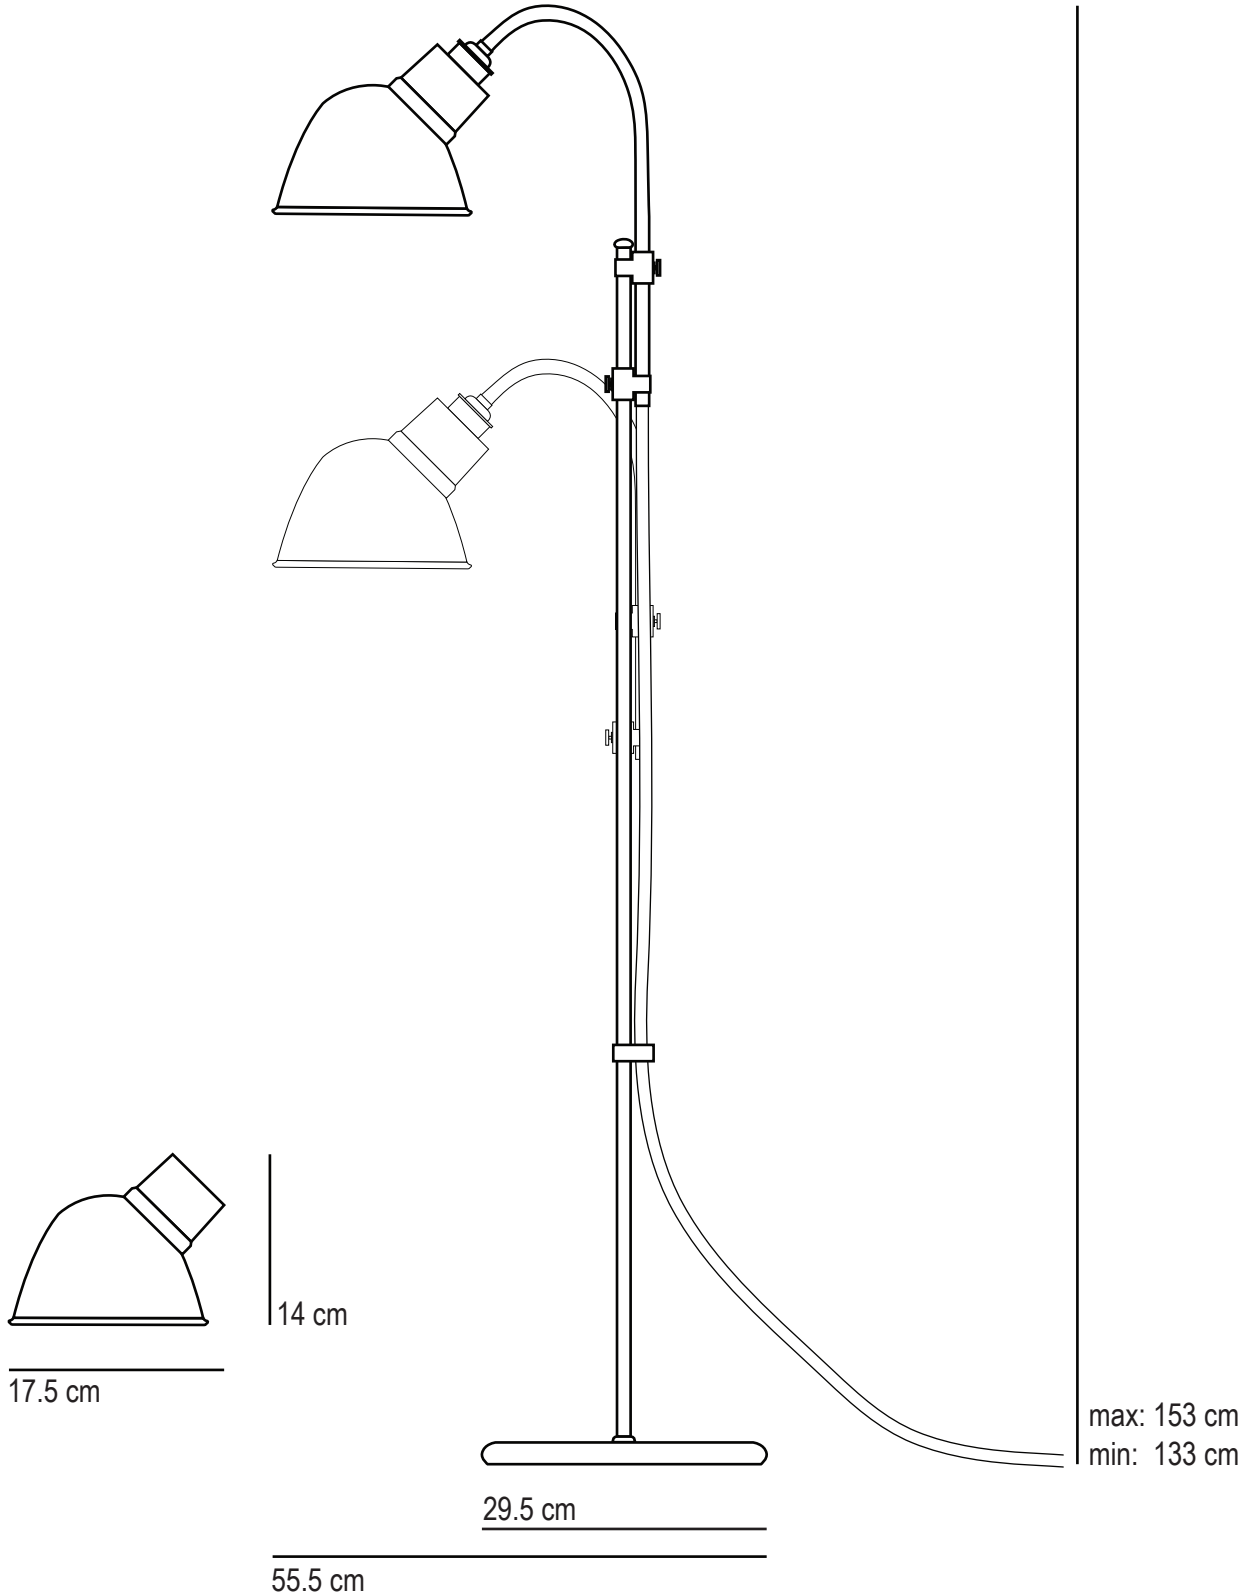

Ginger Floor

SPECIFICATION	Product Code	Bulb Cap	Max Wattage	Bulb Type
Ginger Floor	FF 084	E 27	40	GLS
Available Finish	Polished aluminium, black, cream and white painted aluminium.			

This product is available for specific markets. CFL compatible.