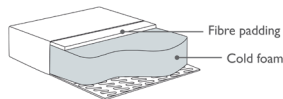

Praline

Product information

furninova

Praline

Sizes*

Footstool with grip

Width • Depth • Height
47x47x41,5
0.09 m³

Footstool without grip

Width • Depth • Height
47x47x41,5
0.09 m³

FOAM SOFT (COMFORT EU)

Seat

Cold foam covered with fibre padding.

FEATHER SOFT (COMFORT C2)

Seat

Cold foam with a feather top.

Upholstery