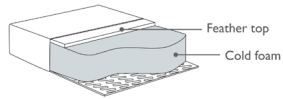

Width • Depth • Height
47x47x41,5
0.09 m³

FOAM SOFT (COMFORT EU)

Seat

Cold foam covered with fibre padding.

FEATHER SOFT (COMFORT C2)

Seat

Cold foam with a feather top.

Upholstery