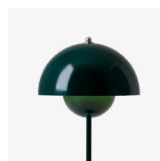

Flowerpot ^{VP3}
Verner Panton
1969

H: 50 cm / 19.7 in

Shade Ø: 23 cm / 9.1 in

Flowerpor^{VP3} Verner Panton 1969

Product category

Table Lamp

Environment

Indoor

Material

Lacquered steel with clear PVC cord

Production process

The two shades are made from deep drawn metal.

Dimensions

Ø: 23 cm / 9.1 in, H: 50 cm / 19.7 in

Packaging dimensions

H: 45.0 cm / 17.7 in, W: 29.0 cm / 11.4 in,
D: 26.0 cm / 10.2 in

Certifications

Cord length

200 cm / 78.7 in

Cleaning Instructions

Clean with soft dry cloth. Always switch off the electricity supply before cleaning.

→ Stock item

Beige Red (RAL 3012), Light Blue (NCS S 3020-R90B), Mustard (NCS S 3060-Y10R), Red Brown (RAL 8012), Grey Beige (NCS S 4005-Y20R), Dark Green (NCS S 8010-B70G), White (RAL 9010), Matt Black (RAL 9017), Matt Light, Grey (PT 3U), Matt White (RAL 9003), Stone Blue (NCS S 6005-B80G), Pale Sand (RAL1000), Signal Green (RAL6032), Polished Brass, Stainless Steel.

Related products

→ Dark Green

→ Mustard

→ Beige Red

→ Red Brown

→ Light Blue

→ Stone Blue

→ Grey Beige