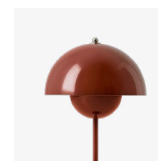

Flowerpot ^{VP3}
Verner Panton
1969

H: 50 cm / 19.7 in

Shade Ø: 23 cm / 9.1 in

Flowerpor^{VP3} Verner Panton 1969

Product category

Table Lamp

Environment

Indoor

Material

Lacquered steel with clear PVC cord

Production process

The two shades are made from deep drawn metal.

Dimensions

Ø: 23 cm / 9.1 in, H: 50 cm / 19.7 in

Packaging dimensions

H: 45.0 cm / 17.7 in, W: 29.0 cm / 11.4 in,
D: 26.0 cm / 10.2 in

Related products

→ Dark Green

→ Mustard

→ Beige Red

→ Red Brown

→ Light Blue

→ Stone Blue

→ Grey Beige

→ Matt Light Grey

→ White

→ Matt White

→ Matt Black

→ Pale Sand

→ Signal Green

→ Polished Brass

→ Stainless Steel