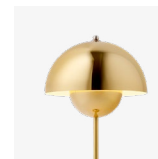

Flowerpot ^{VP3}
Verner Panton
1969

H: 50 cm / 19.7 in

Shade Ø: 23 cm / 9.1 in

Flowerpor^{VP3} Verner Panton 1969

Product category

Table Lamp

Environment

Indoor

Material

Lacquered steel with clear PVC cord

Production process

The two shades are made from deep drawn metal.

Dimensions

Ø: 23 cm / 9.1 in, H: 50 cm / 19.7 in

Packaging dimensions

H: 45.0 cm / 17.7 in, W: 29.0 cm / 11.4 in,
D: 26.0 cm / 10.2 in

Related products

→ Dark Green

→ Mustard

→ Beige Red

→ Red Brown

→ Light Blue

→ Stone Blue

→ Grey Beige

→ Matt Light Grey

→ White

→ Matt White

→ Matt Black

→ Pale Sand

→ Signal Green

→ Polished Brass

→ Stainless Steel