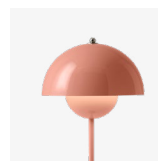

Flowerpot ^{VP3}
Verner Panton
1969

H: 50 cm / 19.7 in

Shade Ø: 23 cm / 9.1 in

Flowerpor^{VP3} Verner Panton 1969

Product category

Table Lamp

Environment

Indoor

Material

Lacquered steel with clear PVC cord

Production process

The two shades are made from deep drawn metal.

Dimensions

Ø: 23 cm / 9.1 in, H: 50 cm / 19.7 in

Packaging dimensions

H: 45.0 cm / 17.7 in, W: 29.0 cm / 11.4 in,
D: 26.0 cm / 10.2 in

Certifications

Cord length

200 cm / 78.7 in

Cleaning Instructions

Clean with soft dry cloth. Always switch off the electricity supply before cleaning.

→ Stock item

Beige Red (RAL 3012), Light Blue (NCS S 3020-R90B), Mustard (NCS S 3060-Y10R), Red Brown (RAL 8012), Grey Beige (NCS S 4005-Y20R), Dark Green (NCS S 8010-B70G), White (RAL 9010), Matt Black (RAL 9017), Matt Light, Grey (PT 3U), Matt White (RAL 9003), Stone Blue (NCS S 6005-B80G), Pale Sand (RAL1000), Signal Green (RAL6032), Polished Brass, Stainless Steel.

Related products

→ Dark Green

→ Mustard

→ Beige Red

→ Red Brown

→ Light Blue

→ Stone Blue

→ Grey Beige