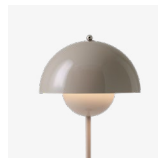

Flowerpot ^{VP3}
Verner Panton
1969

H: 50 cm / 19.7 in

Shade Ø: 23 cm / 9.1 in

Flowerpor^{VP3} Verner Panton 1969

Product category

Table Lamp

Environment

Indoor

Material

Lacquered steel with clear PVC cord

Production process

The two shades are made from deep drawn metal.

Dimensions

Ø: 23 cm / 9.1 in, H: 50 cm / 19.7 in

Packaging dimensions

H: 45.0 cm / 17.7 in, W: 29.0 cm / 11.4 in,
D: 26.0 cm / 10.2 in

Related products

→ Dark Green

→ Mustard

→ Beige Red

→ Red Brown

→ Light Blue

→ Stone Blue

→ Grey Beige

→ Matt Light Grey

→ White

→ Matt White

→ Matt Black

→ Pale Sand

→ Signal Green

→ Polished Brass

→ Stainless Steel