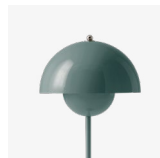

Flowerpot ^{VP3}
Verner Panton
1969

H: 50 cm / 19.7 in

Shade Ø: 23 cm / 9.1 in

Flowerpor^{VP3} Verner Panton 1969

Product category

Table Lamp

Environment

Indoor

Material

Lacquered steel with clear PVC cord

Production process

The two shades are made from deep drawn metal.

Dimensions

Ø: 23 cm / 9.1 in, H: 50 cm / 19.7 in

Packaging dimensions

H: 45.0 cm / 17.7 in, W: 29.0 cm / 11.4 in,
D: 26.0 cm / 10.2 in

Related products

→ Dark Green

→ Mustard

→ Beige Red

→ Red Brown

→ Light Blue

→ Stone Blue

→ Grey Beige

→ Matt Light Grey

→ White

→ Matt White

→ Matt Black

→ Pale Sand

→ Signal Green

→ Polished Brass

→ Stainless Steel