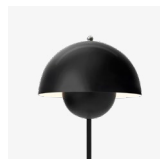

Flowerpot ^{VP3}
Verner Panton
1969

H: 50 cm / 19.7 in

Shade Ø: 23 cm / 9.1 in

Flowerpor^{VP3} Verner Panton 1969

Product category

Table Lamp

Environment

Indoor

Material

Lacquered steel with clear PVC cord

Production process

The two shades are made from deep drawn metal.

Dimensions

Ø: 23 cm / 9.1 in, H: 50 cm / 19.7 in

Packaging dimensions

H: 45.0 cm / 17.7 in, W: 29.0 cm / 11.4 in,
D: 26.0 cm / 10.2 in

Related products

→ Dark Green

→ Mustard

→ Beige Red

→ Red Brown

→ Light Blue

→ Stone Blue

→ Grey Beige

→ Matt Light Grey

→ White

→ Matt White

→ Matt Black

→ Pale Sand

→ Signal Green

→ Polished Brass

→ Stainless Steel