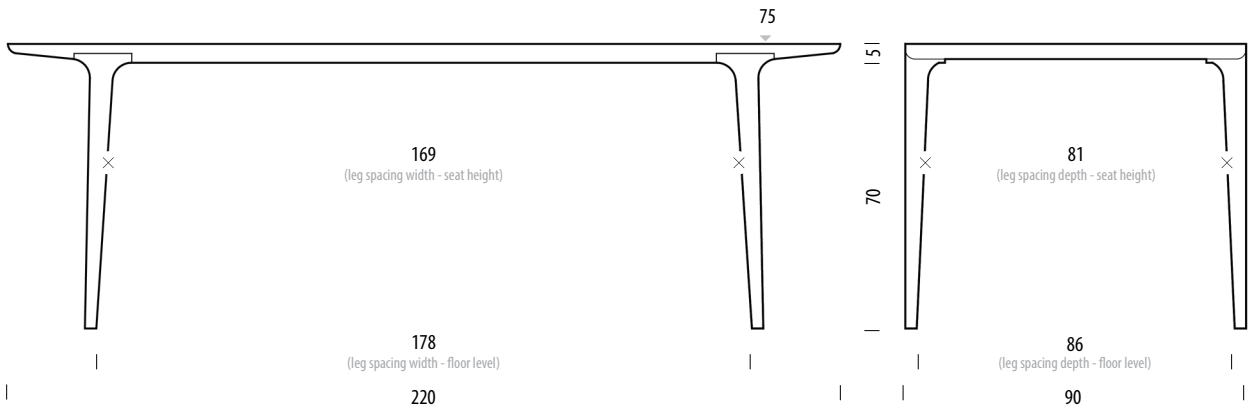

Selected options

Body

Indicated materials and colours are selected by Gazzda as best-selling items and their lead time is shorter than of made-to-order options. Please consult the current price list or our customer service for the lead time of selected options.