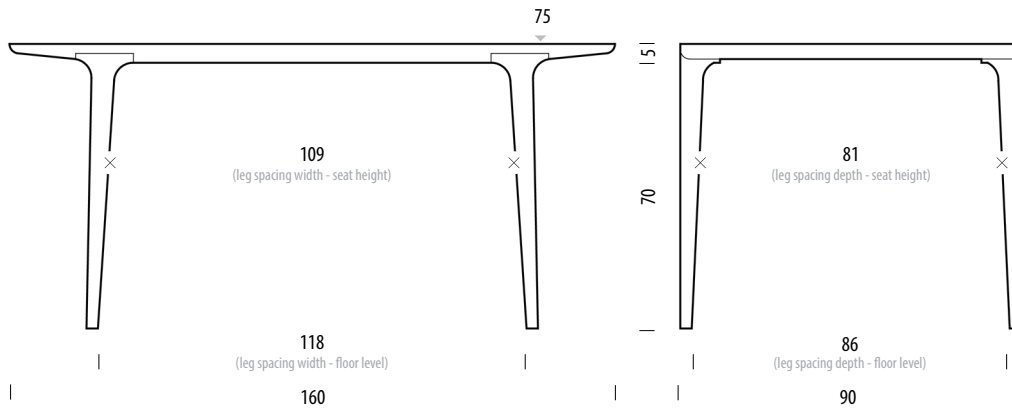

#### Dimensions (tolerances)

The dimensions shown are indicative and subject to variation, due to the natural properties of wood, seasonal factors, and manufacturing processes. Deviations from the specified size may occur, typically not exceeding 1 cm.

## Basic info

<b>Design</b>	Salih Teskeredžić	
<b>Product size</b>	W: 160, D: 90, H: 75	
<b>Packaging</b>	W: 172,5, D: 96, H: 15	
<b>Volume</b>	0,25 m <sup>3</sup>	
<b>Net weight</b>	34,6 kg	38,5 kg
<b>Gross weight</b>	38,4 kg (walnut)	42,7 kg (oak)

Item no. 08D / 2DD / 599

Leg spacing	Width	Depth	Height
Floor level	118	86	
Seat height	109	81	

Assembly 15 min / 2 persons

Plate	Thickness
	5

## Basic info

<b>Design</b>	Salih Teskeredžić	
<b>Product size</b>	W: 180, D: 90, H: 75	
<b>Packaging</b>	W: 192,5, D: 96, H: 15	
<b>Volume</b>	0,28 m <sup>3</sup>	
<b>Net weight</b>	37,9 kg	42,2 kg
<b>Gross weight</b>	42,3 kg (walnut)	47 kg (oak)