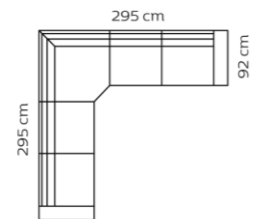

Open-end+3-seater

M3: 2,42

Combo shown: **716x**  
Combo mirrored **717x**

Open-end+3-seater

M3: 2,42

Combo shown: **818x**  
Combo mirrored **819x**

Open-end+2-seat.+Chaiselong

M3: 2,75

Combo shown: **838x**  
Combo mirrored **839x**

Open-end+2½-seat.+Chaiselong

M3: 2,92

Price group

Combo shown: **922x**

2-seater+Comer+2-seater

Combo shown: **923x**

2½-seater+Comer+2½-seater

Combo shown: **924x**  
Combo mirrored **925x**

2-seater+Comer+3-seater

Combo shown: **834x**  
Combo mirrored **835x**

2-seater+Comer+2-seat.+Chaiselong

Neck rests  
**1601055**

**1601065**

55 cm

65 cm

## Dimensions