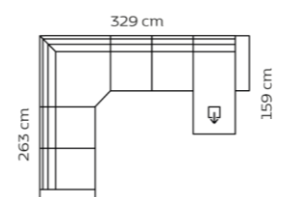

Combo shown: **838x**  
Combo mirrored **839x**

Open-end+2½-seat.+Chaiselong

M3: 2,92

Price group

Combo shown: **922x**

2-seater+Comer+2-seater

Combo shown: **923x**

2½-seater+Comer+2½-seater

Combo shown: **924x**  
Combo mirrored **925x**

2-seater+Comer+3-seater

Combo shown: **834x**  
Combo mirrored **835x**

2-seater+Comer+2-seat.+Chaiselong

Neck rests  
**1601055**

**1601065**

55 cm

65 cm

## Dimensions