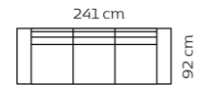

FIORE

Combination **333x**

3-seater

M3: 1,3

Combination **322x**

3-seater

M3: 1,3

Combination **252x**

2½-seater

M3: 1,12

Combination **222x**

2-seater

M3: 0,95

Foot rest **1740**

M3: 0,23

Combo shown: **801x**  
Combo mirrored **802x**

Chaiselong+2-seater

M3: 1,63

Combo shown: **803x**  
Combo mirrored **804x**

Chaiselong+2½-seater

M3: 1,80

Combo shown: **805x**  
Combo mirrored **806x**

Chaiselong+3-seater

M3: 1,98

## Dimensions