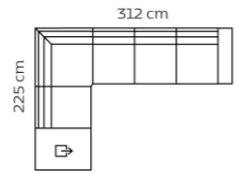

Chaiselong+2-seater

M3: 1,63

Combo shown: **803x**  
Combo mirrored **804x**

Chaiselong+2½-seater

M3: 1,80

Combo shown: **805x**  
Combo mirrored **806x**

Chaiselong+3-seater

M3: 1,98

Price group

Combo shown: **710x**  
Combo mirrored **711x**

Open-end+2-seater

M3: 2,07

Combo shown: **712x**  
Combo mirrored **713x**

Open-end+2½-seater

M3: 2,24

Combo shown: **714x**  
Combo mirrored **715x**

Open-end+3-seater

M3: 2,42

Combo shown: **716x**  
Combo mirrored **717x**

Open-end+3-seater

M3: 2,42

Combo shown: **818x**  
Combo mirrored **819x**

Open-end+2-seat.+Chaiselong

M3: 2,75

## Dimensions