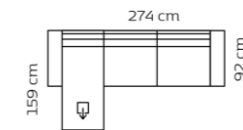

FIORE

Combination **333x**

3-seater

M3: 1,3

Combination **322x**

3-seater

M3: 1,3

Combination **252x**

2½-seater

M3: 1,12

Combination **222x**

2-seater

M3: 0,95

Foot rest **1740**

M3: 0,23

Combo shown: **801x**  
Combo mirrored **802x**

Chaiselong+2-seater

M3: 1,63

Combo shown: **803x**  
Combo mirrored **804x**

Chaiselong+2½-seater

M3: 1,80

Combo shown: **805x**  
Combo mirrored **806x**

Chaiselong+3-seater

M3: 1,98

## Dimensions