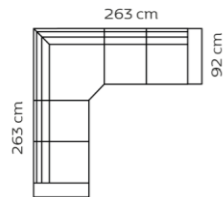

Open-end+3-seater

M3: 2,42

Combo shown: **716x**  
Combo mirrored **717x**

Open-end+3-seater

M3: 2,42

Combo shown: **818x**  
Combo mirrored **819x**

Open-end+2-seat.+Chaiselong

M3: 2,75

Combo shown: **838x**  
Combo mirrored **839x**

Open-end+2½-seat.+Chaiselong

M3: 2,92

Price group

Combo shown: **922x**

2-seater+Comer+2-seater

Combo shown: **923x**

2½-seater+Comer+2½-seater

Combo shown: **924x**  
Combo mirrored **925x**

2-seater+Comer+3-seater

Combo shown: **834x**  
Combo mirrored **835x**

2-seater+Comer+2-seat.+Chaiselong

Neck rests  
**1601055**

**1601065**

55 cm

65 cm

## Dimensions