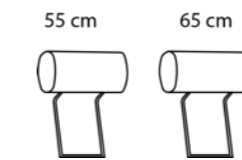

Combo shown: **924x**  
Combo mirrored **925x**

2-seater+Comer+3-seater

Combo shown: **834x**  
Combo mirrored **835x**

2-seater+Comer+2-seat.+Chaiselong

Neck rests  
**1601055**

**1601065**

55 cm

65 cm

## Dimensions