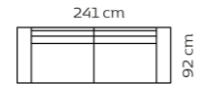

FIORE

Combination **333x**

3-seater

M3: 1,3

Combination **322x**

3-seater

M3: 1,3

Combination **252x**

2½-seater

M3: 1,12

Combination **222x**

2-seater

M3: 0,95

Foot rest **1740**

M3: 0,23

Combo shown: **801x**  
Combo mirrored **802x**

Chaiselong+2-seater

M3: 1,63

Combo shown: **803x**  
Combo mirrored **804x**

Chaiselong+2½-seater

M3: 1,80

Combo shown: **805x**  
Combo mirrored **806x**

Chaiselong+3-seater

M3: 1,98

## Dimensions