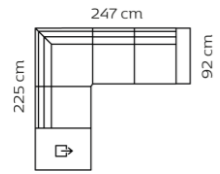

Chaiselong+3-seater

M3: 1,98

Price group

Combo shown: **710x**
Combo mirrored **711x**