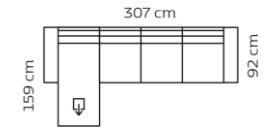

2½-seater

M3: 1,12

Combination **222x**

2-seater

M3: 0,95

Foot rest **1740**

M3: 0,23

Combo shown: **801x**  
Combo mirrored **802x**

Chaiselong+2-seater

M3: 1,63

Combo shown: **803x**  
Combo mirrored **804x**

Chaiselong+2½-seater

M3: 1,80

Combo shown: **805x**  
Combo mirrored **806x**

Chaiselong+3-seater

M3: 1,98

Price group

Combo shown: **710x**  
Combo mirrored **711x**

Open-end+2-seater

M3: 2,07

Combo shown: **712x**  
Combo mirrored **713x**

Open-end+2½-seater

M3: 2,24

Combo shown: **714x**  
Combo mirrored **715x**

## Dimensions