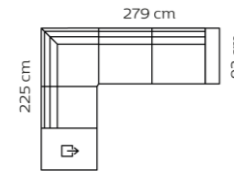

Chaiselong+2-seater

M3: 1,63

Combo shown: **803x**  
Combo mirrored **804x**

Chaiselong+2½-seater

M3: 1,80

Combo shown: **805x**  
Combo mirrored **806x**

Chaiselong+3-seater

M3: 1,98

Price group

Combo shown: **710x**  
Combo mirrored **711x**

Open-end+2-seater

M3: 2,07

Combo shown: **712x**  
Combo mirrored **713x**

Open-end+2½-seater

M3: 2,24

Combo shown: **714x**  
Combo mirrored **715x**

Open-end+3-seater

M3: 2,42

Combo shown: **716x**  
Combo mirrored **717x**

Open-end+3-seater

M3: 2,42

Combo shown: **818x**  
Combo mirrored **819x**

Open-end+2-seat.+Chaiselong

M3: 2,75

## Dimensions