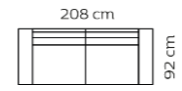

FIORE

Combination **333x**

3-seater

M3: 1,3

Combination **322x**

3-seater

M3: 1,3

Combination **252x**

2½-seater

M3: 1,12

Combination **222x**

2-seater

M3: 0,95

Foot rest **1740**

M3: 0,23

Combo shown: **801x**  
Combo mirrored **802x**

Chaiselong+2-seater

M3: 1,63

Combo shown: **803x**  
Combo mirrored **804x**

Chaiselong+2½-seater

M3: 1,80

Combo shown: **805x**  
Combo mirrored **806x**

Chaiselong+3-seater

M3: 1,98