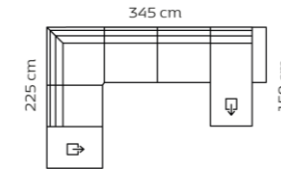

Open-end+2-seat.+Chaiselong

M3: 2,75

Combo shown: **838x**
Combo mirrored **839x**