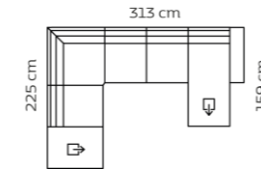

Open-end+3-seater

M3: 2,42

Combo shown: **716x**  
Combo mirrored **717x**

Open-end+3-seater

M3: 2,42

Combo shown: **818x**  
Combo mirrored **819x**

Open-end+2-seat.+Chaiselong

M3: 2,75

Combo shown: **924x**  
Combo mirrored **925x**

2-seater+Comer+3-seater

Combo shown: **834x**  
Combo mirrored **835x**

2-seater+Comer+2-seat.+Chaiselong

Neck rests  
**1601055**

**1601065**

55 cm

65 cm

## Dimensions