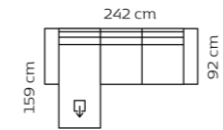

FIORE

Combination **333x**

3-seater

M3: 1,3

Combination **322x**

3-seater

M3: 1,3

Combination **252x**

2½-seater

M3: 1,12

Combination **222x**

2-seater

M3: 0,95

Foot rest **1740**

M3: 0,23

Combo shown: **801x**  
Combo mirrored **802x**

Chaiselong+2-seater

M3: 1,63

Combo shown: **803x**  
Combo mirrored **804x**

Chaiselong+2½-seater

M3: 1,80

Combo shown: **805x**  
Combo mirrored **806x**

Chaiselong+3-seater

M3: 1,98

## Dimensions