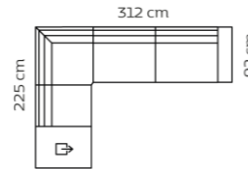

Chaiselong+2-seater

M3: 1,63

Combo shown: **803x**  
Combo mirrored **804x**

Chaiselong+2½-seater

M3: 1,80

Combo shown: **805x**  
Combo mirrored **806x**

Chaiselong+3-seater

M3: 1,98

Price group

Combo shown: **710x**  
Combo mirrored **711x**

Open-end+2-seater

M3: 2,07

Combo shown: **712x**  
Combo mirrored **713x**

Open-end+2½-seater

M3: 2,24

Combo shown: **714x**  
Combo mirrored **715x**

Open-end+3-seater

M3: 2,42

Combo shown: **716x**  
Combo mirrored **717x**

Open-end+3-seater

M3: 2,42

Combo shown: **818x**  
Combo mirrored **819x**

Open-end+2-seat.+Chaiselong

M3: 2,75

## Dimensions