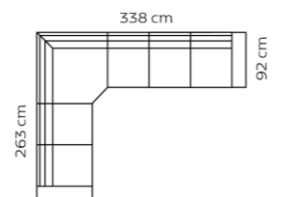

Open-end+3-seater

M3: 2,42

Combo shown: **716x**  
Combo mirrored **717x**

Open-end+3-seater

M3: 2,42

Combo shown: **818x**  
Combo mirrored **819x**

Open-end+2-seat.+Chaiselong

M3: 2,75

Combo shown: **838x**  
Combo mirrored **839x**

Open-end+2½-seat.+Chaiselong

M3: 2,92

Price group

Combo shown: **922x**

2-seater+Comer+2-seater

Combo shown: **923x**

2½-seater+Comer+2½-seater

Combo shown: **924x**  
Combo mirrored **925x**

2-seater+Comer+3-seater

Combo shown: **834x**  
Combo mirrored **835x**

2-seater+Comer+2-seat.+Chaiselong

Neck rests  
**1601055**

**1601065**

55 cm

65 cm

## Dimensions