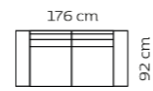

FIORE

Combination **333x**

3-seater

M3: 1,3

Combination **322x**

3-seater

M3: 1,3

Combination **252x**

2½-seater

M3: 1,12

Combination **222x**

2-seater

M3: 0,95

Foot rest **1740**

M3: 0,23

Combo shown: **801x**  
Combo mirrored **802x**

Chaiselong+2-seater

M3: 1,63

Combo shown: **803x**  
Combo mirrored **804x**

Chaiselong+2½-seater

M3: 1,80

Combo shown: **805x**  
Combo mirrored **806x**

Chaiselong+3-seater

M3: 1,98

## Dimensions