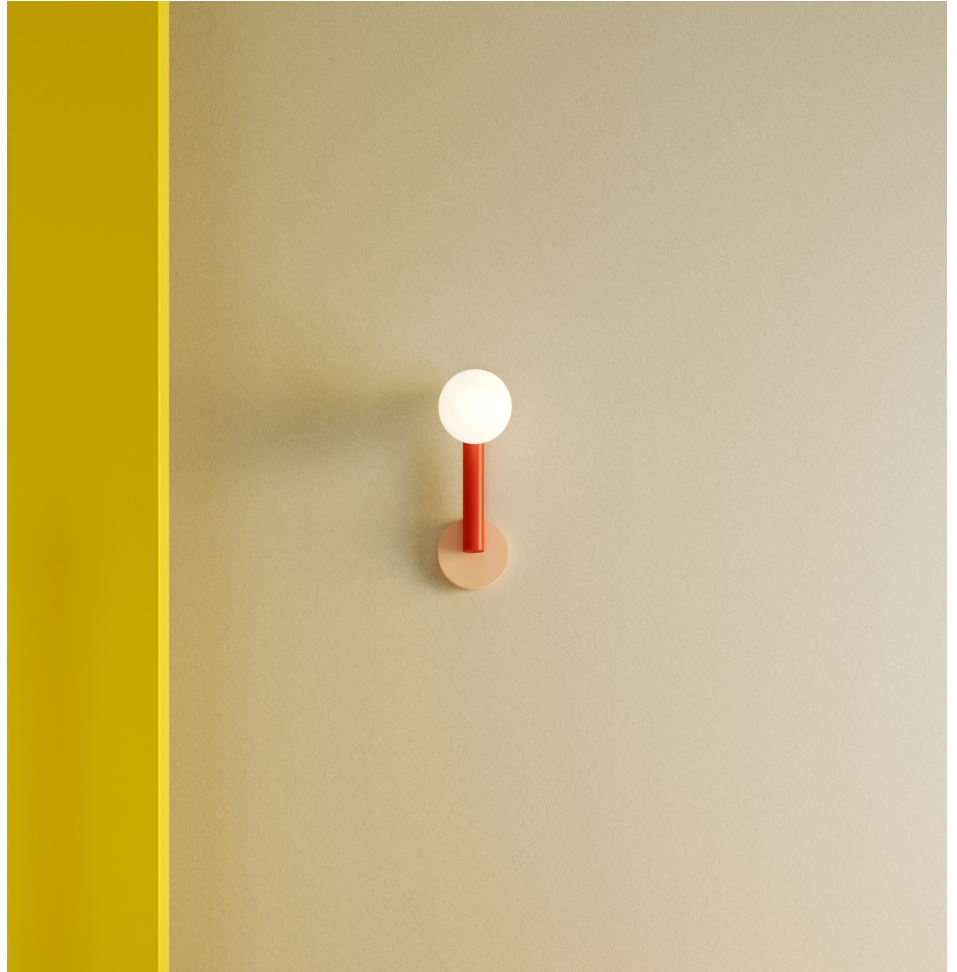

## ELEMENTS COLLECTION

*Tube with globes and cones*

Wall Light / Globe

555OL-W01

*04 pink attachment, 03 red tube*

Colour Concept D - 555OL-W01-M0D