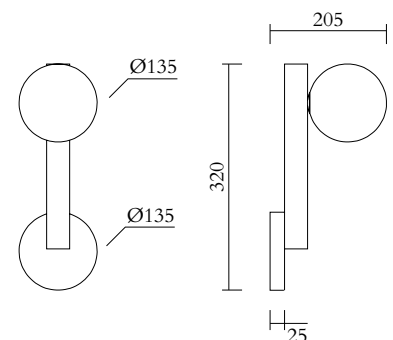

MADE IN

Germany