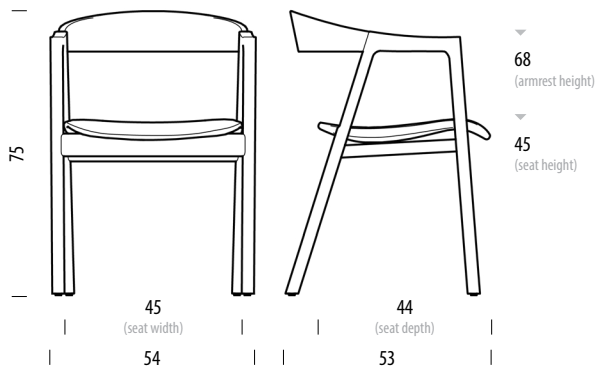

Dimensions (tolerances)

The dimensions shown are indicative, they may vary due to the natural properties of wood, season, or manufacturing processes. Deviations from the specified size may occur, usually no more than 1 cm.

Product size W: 54, D: 53, H: 75

Packaging W: 58, D: 58, H: 80

Volume 0,27 m³

Net weight 6,2 kg

Gross weight 8,7 kg

Item no. 0F0 / 1CB

Assembled product

Dimensions	Width	Depth	Height
Seat	45	44	45
Armrest			68