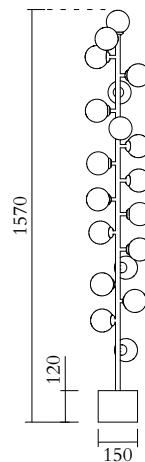

## VERSIONS

Brushed brass structure	069OL-F01-BR01
Black structure	069OL-F01-ME01
White structure	069OL-F01-ME02

## TECHNICAL DETAILS

19 x G9 LED, recommended wattage per bulb 3 W max  
Recommended bulb size: diameter 16mm, total length  
47mm (diameter must be under 20mm)

110-230V

IP20

Light bulbs not included

## CABLE LENGTH

2,00 m

## MADE IN

Germany

Sizes in mm. Flat attachments available only under request. Variations in colour and size are available for some collections, please contact Areti for more details.

Our collections are hand made and made to order, small irregularities in shape or surface will occur, they are inherent to the hand made process and should not be seen as flaws. For detailed information on any products: [contact@atelierareti.com](mailto:contact@atelierareti.com)