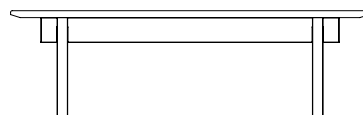

Solid

Japanese architecture meets
Scandinavian craftsmanship

normann

C O P E N H A G E N

Naturally sturdy

Solid is a minimalist coffee table made from natural, solid materials that unite Scandinavian craftsmanship with the basic principles of Japanese architecture. The result is a timeless and sturdy coffee table with a simple design stripped of unnecessary details. The designer, Lars Beller Fjetland, has based Solid's design on a more than 1,000 year old Japanese structure called Torii. Torii was originally the entrances to Shinto temples, which were used for worship and storage of sacred objects. The reference is evident in the choice of materials that are in tune with the original wood and stone used for the Torii gates, but with a Scandinavian twist.

normann

C O P E N H A G E N

Collection Overview

Solid Table

H: 40 x L: 130 x D: 38,5 cm

normann

C O P E N H A G E N

Product Facts

Description

Solid is a minimalistic coffee table made from natural, solid materials that unite Scandinavian craftsmanship with the basic principles of Japanese architecture. The result is a timeless and sturdy coffee or side table with a simple design stripped of unnecessary details.