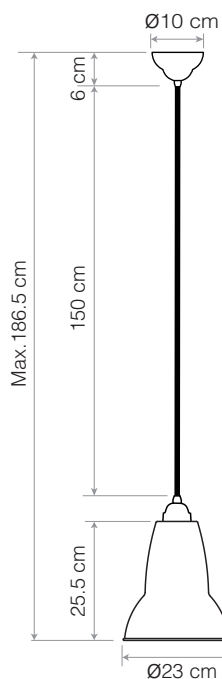

Original 1227™

Midi Pendant

ANGLEPOISE®

Original 1227™ Collection | Technical Sheet

Launched In 2016 | Designed by George Carwardine

Product

Midi Pendant - Jet Black
Midi Pendant - Linen White
Midi Pendant - Dove Grey

Description

If the standard pendant is just a bit too small and the Maxi pendant a little over imposing for the space, then the Midi pendant will be just right. Use singly or as part of a series to create a striking visual feature.

Materials

- Gloss paint finish
- Steel Shade and ceiling rose
- Colour-matched ceiling rose
- Chrome plated fittings
- Fabric cable
- IP20 rating

Dimensions

- Shade diameter: $\varnothing 23\text{cm}$
- Shade height: 25.5cm
- Ceiling rose diameter: $\varnothing 10\text{cm}$
- Cable length: 150cm
- Pendant Packaging (L x W x H): 26cm x 26cm x 27cm
- Pendant Packaged Weight: 1.4kg