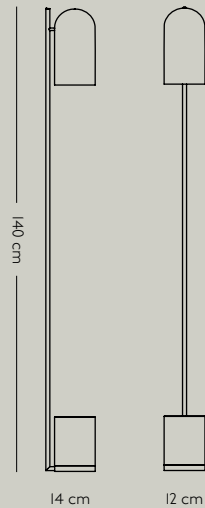

AYTM

LUCEO FLOOR LAMP

Product sheet

SPECIFICATIONS

<i>PRODUCT TYPE</i>	Floor lamp
<i>PRODUCT NAME</i>	LUCEO
<i>COLOURS</i>	Black & Clear
	Gold & Clear
	White & Clear
<i>DIMENSION</i>	L:12 W:14 H:140 cm
		Cord lenght: 300 cm
<i>WEIGHT</i>	6,6 kg
<i>MATERIAL</i>	Lampshade: Iron with brass plating
	Lampshade: Iron with powder coating
	Base: Glass
	Cord: Black textile
<i>QUANTITY PER PARCEL</i>	1
<i>PACKAGING DIMENSIONS</i>	L:145 W:22 H:18 cm
<i>PACKAGING WEIGHT</i>	8,8 kg
<i>SOCKET / WATT / VOLTAGE</i>	For all lamps the recommended light source is E27 max 25W & 220/240 voltage. We recommend LED in order to avoid overheating. The lamp can also be used with light dimmers to adjusts brightness
<i>TESTED WITH</i>	IP20
<i>COMPLIANT WITH</i>	<div style="display: flex; align-items: center; gap: 10px;"> CE UK CA CCC </div>

VARIATIONS

	(UK)	(CN)	
	WHITE Art. No. 502599002080	WHITE Art. No. 505049002080	WHITE Art. No. 505839002080
	BLACK Art. No. 502599001080	BLACK Art. No. 505049001080	BLACK Art. No. 505839001080
	GOLD Art. No. 502599000080	GOLD Art. No. 505049000080	GOLD Art. No. 505839000080