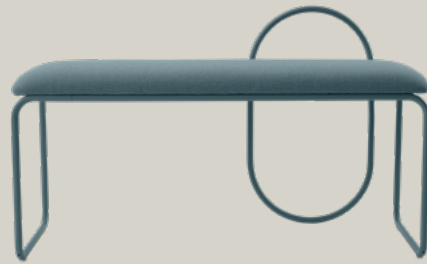

VARIATIONS

AMBER BOUCLÉ
Art. No.
501600636081

DUSTY BLUE BOUCLÉ
Art. No.
501603017081

ANTHRACITE BOUCLÉ
Art. No.
501600070081

TAUPE BOUCLÉ
Art. No.
501600072081