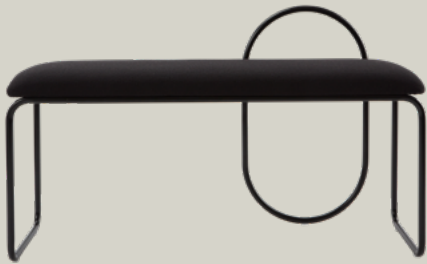

AYTM

ANGUI BENCH

Product sheet

SPECIFICATIONS

<i>PRODUCT TYPE</i>	Bench
<i>PRODUCT NAME</i>	ANGUI
<i>COLOURS</i>	Amber bouclé
	Dusty blue bouclé
	Anthracite bouclé
	Taupe bouclé
<i>DIMENSIONS</i>	L110 x W39 x H68 cm
<i>WEIGHT</i>	11,68 kg
<i>SITTING HEIGHT</i>	51 cm
<i>MATERIAL — FRAME</i>	Steel with powder coating
<i>MATERIAL — SEAT</i>	PU foam & Plywood / MDF
		Fabric: 80% RPET & 20% Polyester (Amber & Dusty blue)
		Fabric: 92% RPET & 8% Polyester (Anthracite & Taupe)
		≈ 5,5 recycled bottles (Gabriel Grain fabric)
<i>GABRIEL GRAIN DESIGN NO.</i>	Amber bouclé: 228763130
	Dusty blue bouclé: 228767134
	Anthracite bouclé: 228860328
	Taupe bouclé: 228861253
<i>GABRIEL GRAIN MATERIAL</i>	Click to read more about Gabriel Grain fabric specifications
<i>QUANTITY PER PARCEL</i>	1
<i>PACKAGING DIMENSIONS</i>	L121 x W41 x H18 cm
<i>PACKAGING WEIGHT</i>	15,7 kg
<i>COMPLIANT WITH</i>	EN 16139; EN 1021-1 & 2
	ANSI/BIFMA X5.4; TB117-2013
<i>MAX LOAD</i>	160 kg
<i>US FR LEGISLATION</i>	The Gabriel Grain fabric complies with US FR legislation
<i>PLEASE NOTE</i>	For the contract market kindly use the attached feet for recommended stability

VARIATIONS

AMBER BOUCLÉ
Art. No.
501600636081

DUSTY BLUE BOUCLÉ
Art. No.
501603017081

ANTHRACITE BOUCLÉ
Art. No.
501600070081

TAUPE BOUCLÉ
Art. No.
501600072081

CARE GUIDE — METALS

HOW TO CLEAN / POLISH

POWDER COATED IRON / STEEL / ALUMINIUM