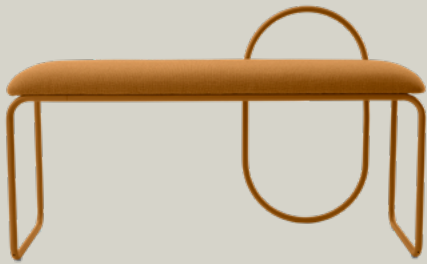

VARIATIONS

AMBER BOUCLÉ
Art. No.
501600636081

DUSTY BLUE BOUCLÉ
Art. No.
501603017081

ANTHRACITE BOUCLÉ
Art. No.
501600070081

TAUPE BOUCLÉ
Art. No.
501600072081