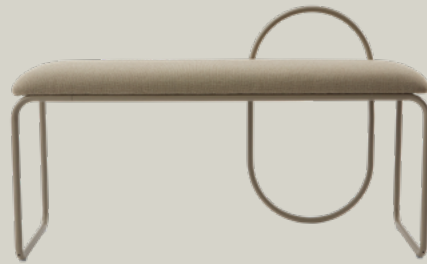

VARIATIONS

AMBER BOUCLÉ
Art. No.
501600636081

DUSTY BLUE BOUCLÉ
Art. No.
501603017081

ANTHRACITE BOUCLÉ
Art. No.
501600070081

TAUPE BOUCLÉ
Art. No.
501600072081