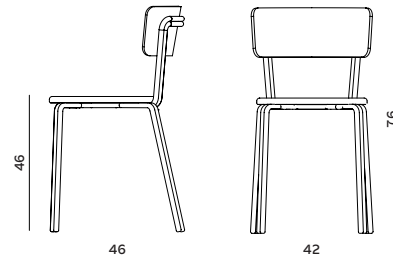

Oda Collection

The Oda Collection offers a wide range of versatile seating suiting any setting and every occasion and a complete look combined with the Oda table. The visual signature of the double-piped steel base gives every piece of the series a vigorous and easy recognizable silhouette.

The Oda chairs are angled for comfort and support with optional textile upholstery and backrest solutions adding another level of comfort to the series and adapting seamlessly to any setting.

ODA CHAIR

Size: W42 X L46 X H76 SH46 cm
Material: Steel, Textile
Foam: CMHR
Feet: polypropylene

ODA CHAIR

Size: W42 X L46 X H76 SH46 cm
Material: Steel, Ash, Veneer
Feet: polypropylene

CHAIR

To see the specifications of each fabric please go to overview on page 364 - 365