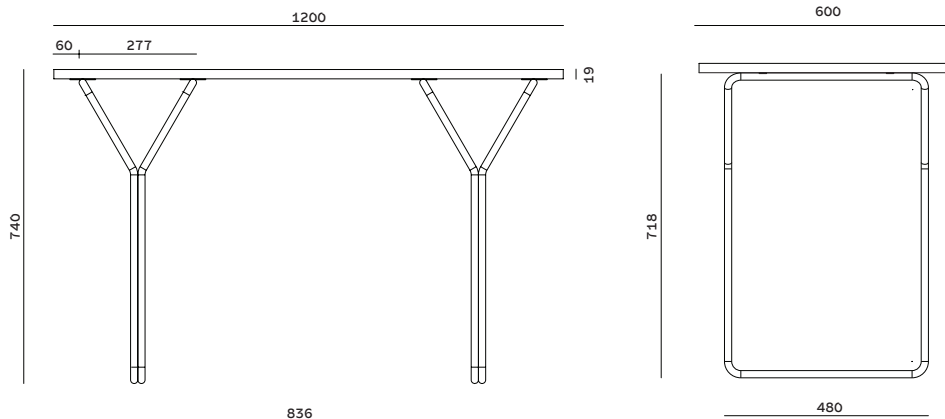

BERIT DESK POCKET

Size: W55 x L40 cm
Sales Unit: pc 1
Material: 100% Cotton

71210288 Black   71210287 Off White

SIZES