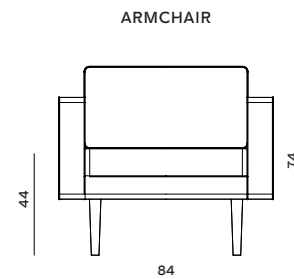

To see the specifications of each fabric please go to overview on page 364 - 365