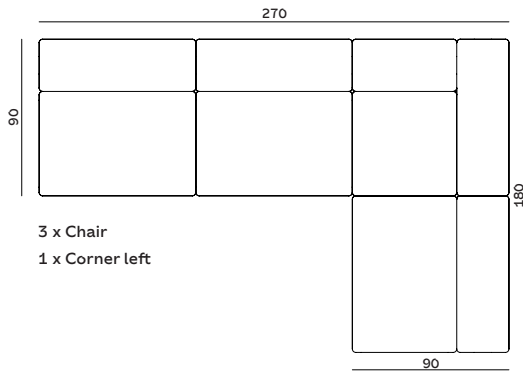

3 x Chair
1 x Corner left