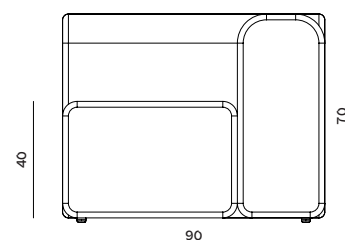

Lagoon 3-Seater

The Lagoon 3-seater is a cosy and generous sofa floating on the floor with an inviting look - just like its modular family.

Wide upholstered armrests and backrests surround the spacious seat, ideally filled with cushions and throws in seasonal colours and patterns.

The high-density foam assures extra softness and invites you to cuddle up with your beloved ones.

MATERIALS & CONSTRUCTION

Textile upholstery:
SIENA
54% Polyester, 36% Viscose,
10% Linen
90.000 Martindale

Textile upholstery:
GABRIEL FOCUS
100% Wool
100.000 Martindale

Frame: Chipboard frame and solid wood

Foam: CMHR

Feet: Black polypropylene Gliders

Design: Broste Copenhagen
Manufactured: in Europe

Certifications:
Contract marked EN-16139
EN1021-1
EN1021-2

MADE TO ORDER

GABRIEL FOCUS 3-SEATER

Size: W90 X L240 X H70
SH40 X SD60 cm
Care: Dry clean

TEXTILE GABRIEL FOCUS

31001122 Coffee   31001124 Taupe

READY TO SHIP

SIENA 3-SEATER

Size: W90 X L190 X H70
SH40 X SD60 cm
Care: Dry clean

TEXTILE SIENA

31001109 Latte   31001110 Light Blue   31001113 Ocher

SIZES