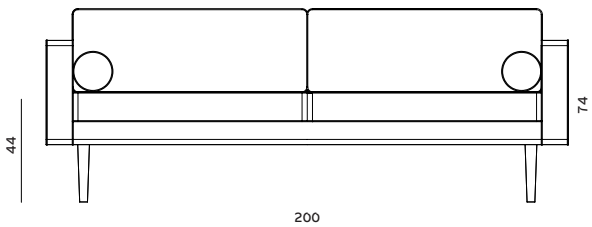

TEXTILE TWEED

- 31001153
  Grey
- 31001156
  Beige
- 31001159
  Navy

SOFA

SIZES

ARMCHAIR

Size: W88 X L84 X H74
SH44 X SD58 cm
Care: Dry clean