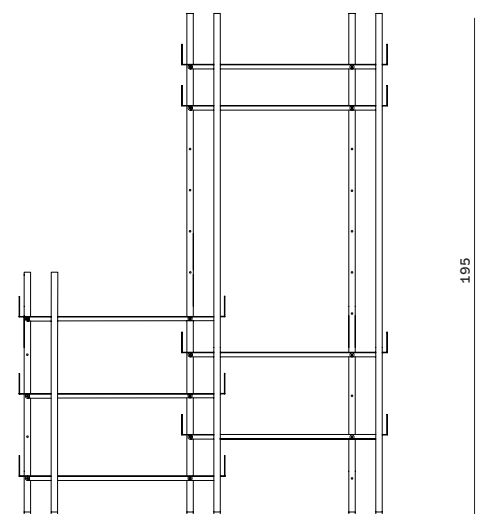

145

1 PKG LOW LEGS 32000031 / 32000026
2 PKG EXTRA HIGH LEGS 32000041 / 32000040
7 PCS SHELVES 32000032 / 32000027

195