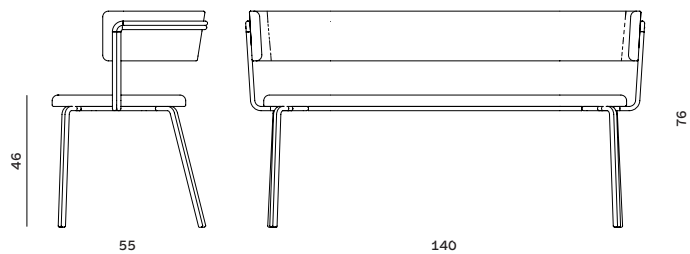

Oda Collection

The Oda collection is available in a form-pressed ash veneer stool, chair, bench, and a highly functional drop-leaf table inspired by the folding shaker table.

The sturdy matte powder-coated construction and beautiful veneered surface make this table the remarkable centerpiece. Transform the table to fit any setting or room.

The Oda collection is practical, space-saving and versatile.

MATERIALS & CONSTRUCTION

Frame: Veneer and Steel
Feet: Polypropylene
Foam: CMHR FR foam

Textile upholstery:
HAZE
34% Polyester, 32% Viscose,
16% Linen, 18% Cotton
45.000 Martindale

Design: Broste Copenhagen
Manufactured: in Europe

Certifications:
Contract marked EN-16139
EN1021-1
EN1021-2

MDE TO ORDER

ODA BENCH

Size: W55 X L140 X H76 SH46 cm
Material: Steel, Textile
Foam: CMHR
Feet: polypropylene

ODA 2-SEATER

Size: W36 X L110 X H46 cm
Material: Steel, Textile
Foam: CMHR
Feet: polypropylene

SIZES

BENCH

2 - SEATER

To see the specifications of each fabric please go to overview on page 364 - 365