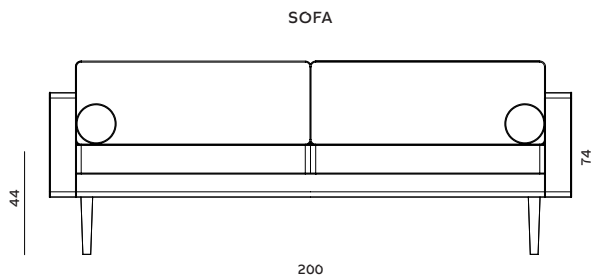

To see the specifications of each fabric please go to overview on page 364 - 365