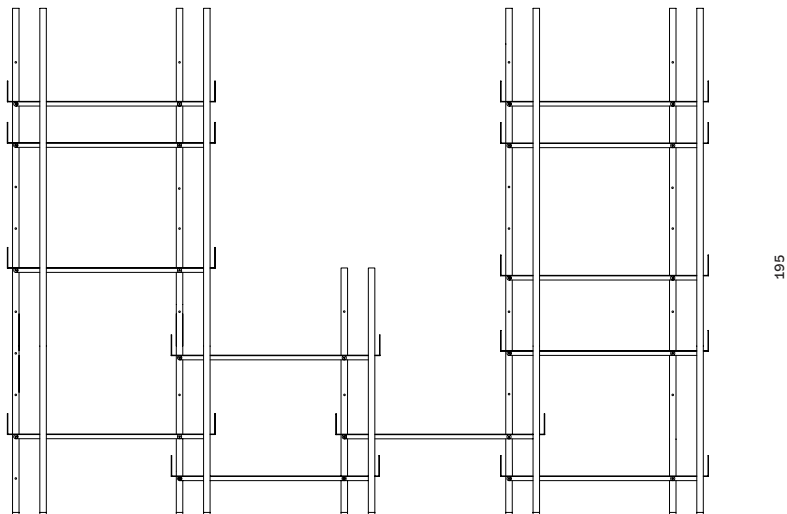

270

1 PKG LOW LEGS 32000031 / 32000026
4 PKG EXTRA HIGH LEGS 32000041 / 32000040
12 PCS SHELVES 32000032 / 32000027

195