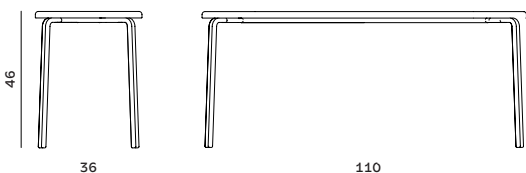

ODA TABLE

Size: Ø120 X H74 cm
Material: Steel, Ash, Veneer
Info: Foldable
Feet: polypropylene

- 31000292
  Blue
- 31000293
  Black
- 31000291
  Warm Beige

2 - SEATER

TABLE