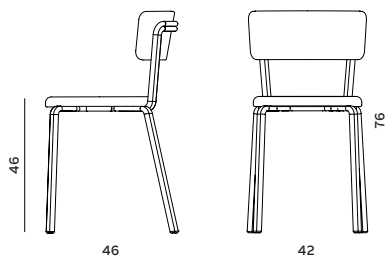

ODA CHAIR

Size: W42 X L46 X H76 SH46 cm
Material: Steel, Ash, Veneer
Feet: polypropylene

CHAIR