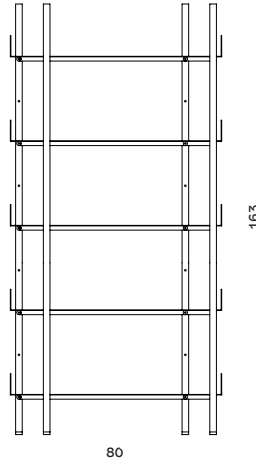

PKG HIGH LEGS

2 PKG HIGH LEGS
5 PCS SHELVES