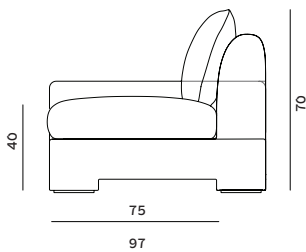

READY TO SHIP

BAY SOFA LEFT SIDED

Size: W97 x L250 x H70 cm, SD75 cm
Sales Unit: pc 1
Material: Corsica
Care: Dry clean

TEXTILE CORSICA

31002022
Light Beige
Melange

31001137
Beige
Melange

31001162
Green
Melange

READY TO SHIP

BAY SOFA RIGHT SIDED

Size: W97 x L250 x H70 cm, SD75 cm
Sales Unit: pc 1
Material: Corsica
Care: Dry clean

TEXTILE CORSICA

31002021
Light Beige
Melange

31001136
Beige
Melange

31001139
Green
Melange

To see the specifications of each fabric please go to overview on page 364 - 365