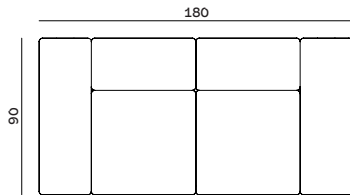

Suggested combinations for Lagoon modules

Lagoon modules offer a versatile choice for both private and public spaces. Configurable in multiple ways with the five modules to match large and small areas and choose between beautiful colours.

1 x Corner left
1 x Corner right