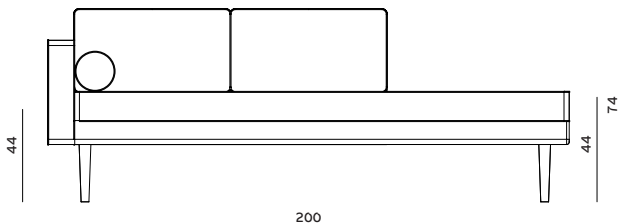

TEXTILE VELVET

31000047 Drizzle   31000045 Magnet   31000048 Chinois Green   31000119 Grape Leaf

31000046 Caramel Cafe   31000137 Pastel Blue   31000138 Insignia Blue   31000315 Black

MADE TO ORDER

LEFT SIDED CHAISE LONGUE