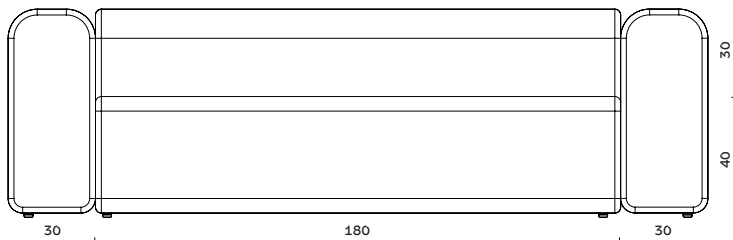

Lagoon 3-Seater

The Lagoon 3-seater is a cosy and generous sofa floating on the floor with an inviting look - just like its modular family.

Wide upholstered armrests and backrests surround the spacious seat, ideally filled with cushions and throws in seasonal colours and patterns.

The high-density foam assures extra softness and invites you to cuddle up with your beloved ones.

MATERIALS & CONSTRUCTION

Textile upholstery:
SIENA
54% Polyester, 36% Viscose,
10% Linen
90.000 Martindale

Textile upholstery:
GABRIEL FOCUS
100% Wool
100.000 Martindale

Frame: Chipboard frame and solid wood

Foam: CMHR

Feet: Black polypropylene Gliders

Design: Broste Copenhagen
Manufactured: in Europe

Certifications:
Contract marked EN-16139
EN1021-1
EN1021-2

MADE TO ORDER

GABRIEL FOCUS 3-SEATER

Size: W90 X L240 X H70
SH40 X SD60 cm
Care: Dry clean

TEXTILE GABRIEL FOCUS

31001122 Coffee   31001124 Taupe

READY TO SHIP

SIENA 3-SEATER

Size: W90 X L190 X H70
SH40 X SD60 cm
Care: Dry clean

TEXTILE SIENA

31001109 Latte   31001110 Light Blue   31001113 Ocher

SIZES