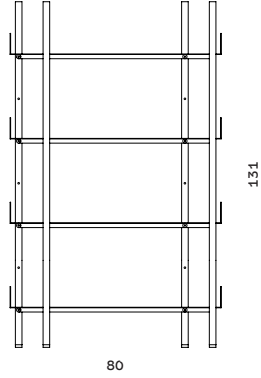

PKG MEDIUM LEGS

2 PKG MEDIUM LEGS
4 PCS SHELVES