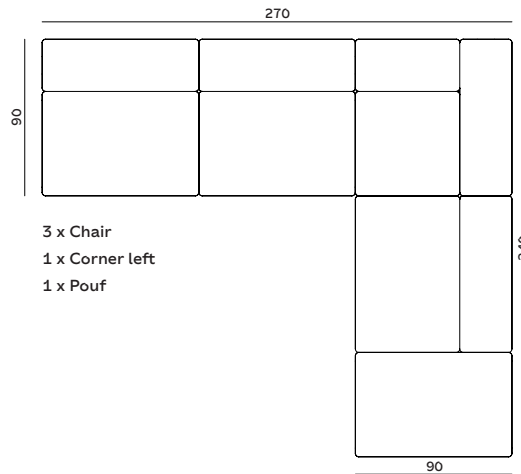

3 x Chair
1 x Corner left
1 x Pouf