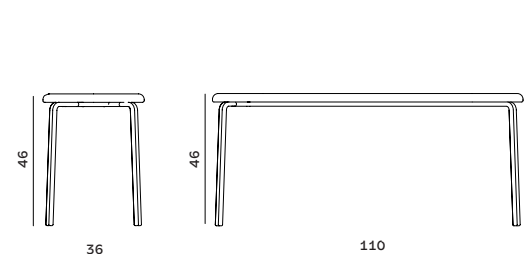

**Design:** Broste Copenhagen  
**Manufactured:** in Europe

**Certifications:**  
 Contract marked EN-16139  
 EN1021-1  
 EN1021-2

MDE TO ORDER

**ODA BENCH**

**Size:** W55 X L140 X H76 SH46 cm  
**Material:** Steel, Textile  
**Foam:** CMHR  
**Feet:** polypropylene

**ODA 2-SEATER**

**Size:** W36 X L110 X H46 cm  
**Material:** Steel, Textile  
**Foam:** CMHR  
**Feet:** polypropylene

SIZES

**BENCH**

**2 - SEATER**

To see the specifications of each fabric please go to overview on page 364 - 365

**ODA 2-SEATER**

Size: W36 X L110 X H46 cm  
 Material: Steel, Ash, Veneer  
 Feet: polypropylene

- 31000309  
Blue
- 31000308  
Warm Beige
- 31000311  
RedBrown
- 31000323  
Green

**ODA TABLE**

Size: Ø120 X H74 cm  
 Material: Steel, Ash, Veneer  
 Info: Foldable  
 Feet: polypropylene