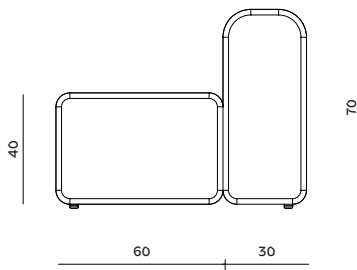

SIZES

POUF

CHAIR

CHAISE LONGUE

RIGHT CORNER