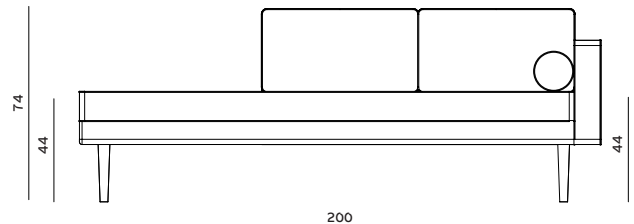

RIGHT SIDED CHAISE LONGUE