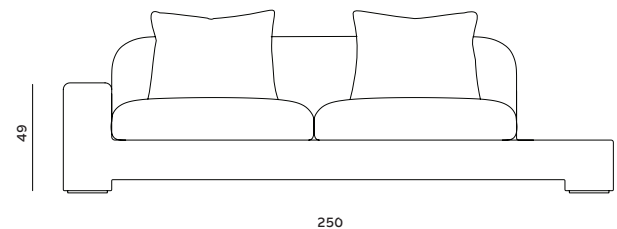

**31001138**  
Green  
Melange

SIZES

3-SEATER

LEFT SIDED

To see the specifications of each fabric please go to overview on page 364 - 365

READY TO SHIP

**BAY SOFA LEFT SIDED**

**Size:** W97 x L250 x H70 cm, SD75 cm  
**Sales Unit:** pc 1  
**Material:** Corsica  
**Care:** Dry clean