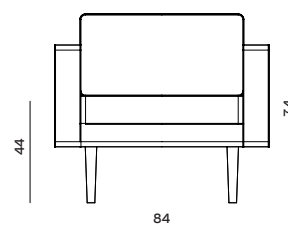

TEXTILE TWEED

- 31001154
  Grey
- 31001157
  Beige
- 31001160
  Navy

ARMCHAIR

MADE TO ORDER

LEFT SIDED CHAISE LONGUE

Size: W88 X L200 X H74
SH44 X SD62 cm
Care: Dry clean