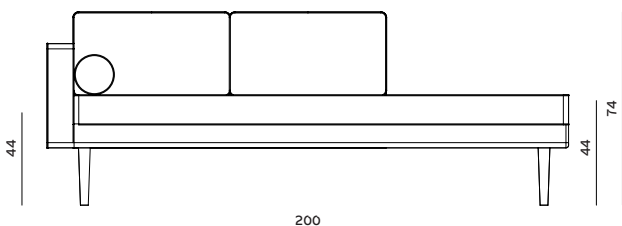

**Design:** Broste Copenhagen  
**Manufactured:** in Europe

**Certifications:**  
Contract marked EN-16139  
EN1021-1  
EN1021-2

MADE TO ORDER

**SOFA**

Size: W88 X L200 X H74  
SH44 X SD58 cm  
Care: Dry clean

ARMCHAIR

MADE TO ORDER

**LEFT SIDED CHAISE LONGUE**

Size: W88 X L200 X H74  
SH44 X SD62 cm  
Care: Dry clean

**TEXTILE TWEED**

- 31001155  
Grey
- 31001158  
Beige
- 31001161  
Navy

LEFT SIDED CHAISE LONGUE