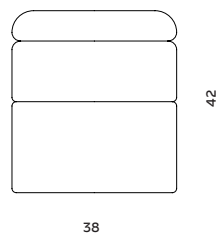

To see the specifications of each fabric please go to overview on page 364 - 365