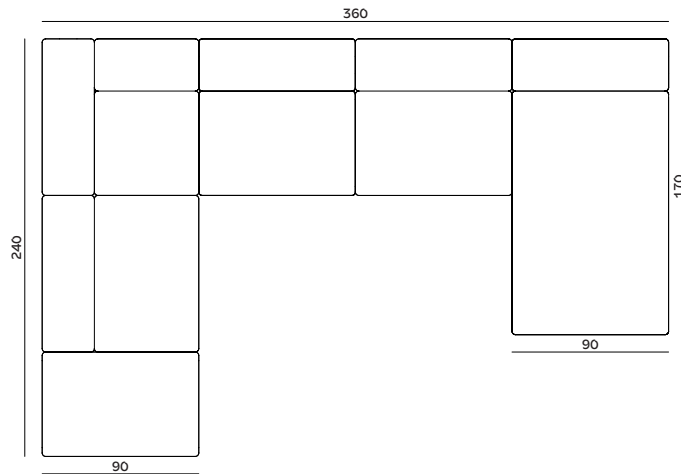

Suggested combinations for Lagoon modules

Lagoon modules offer a versatile choice for both private and public spaces. Configurable in multiple ways with the five modules to match large and small areas and choose between beautiful colours.