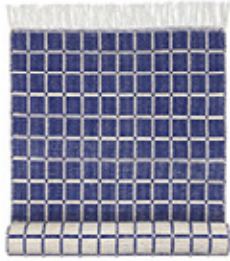

70070336
Light Purple

HENNY RUG

Size: W70 x L140 cm
Sales Unit: pc 2
Material: 100% Cotton
Info: Reversible flat woven rug with fringes
Care: Vacuum frequently with a smooth nozzle and low suction

70070310
Light Grey/
Rustic Brown

70070312
Light Grey/Aubergine

70070314
Light Grey/Yellow

70070334
Ultramarine Blue

70070338
Serenity Blue

70070340
Taupe Sand