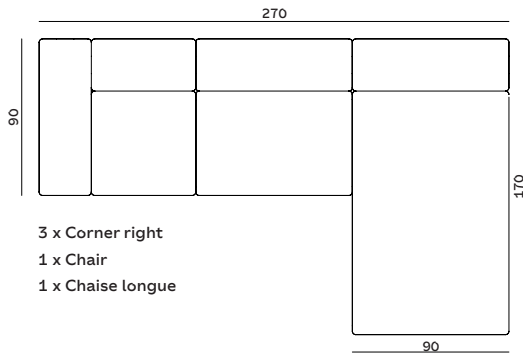

3 x Corner right
1 x Chair
1 x Chaise longue