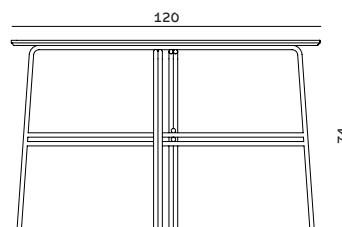

ODA 2-SEATER

Size: W36 X L110 X H46 cm
Material: Steel, Ash, Veneer
Feet: polypropylene

- 31000309
  Blue
- 31000308
  Warm Beige
- 31000311
  RedBrown
- 31000323
  Green

ODA TABLE

Size: Ø120 X H74 cm
Material: Steel, Ash, Veneer
Info: Foldable
Feet: polypropylene

- 31000292
  Blue
- 31000293
  Black
- 31000291
  Warm Beige

2 - SEATER

TABLE