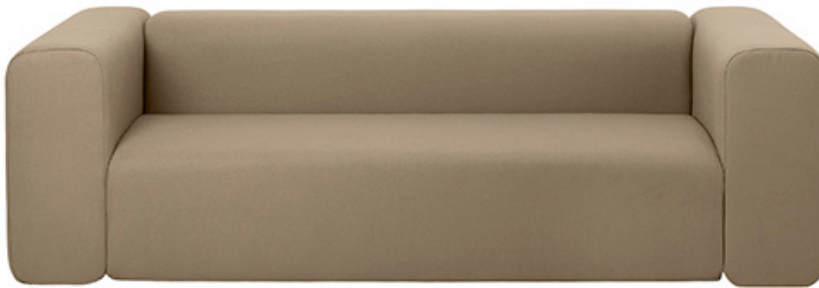

Lagoon 3-Seater

The Lagoon 3-seater is a cosy and generous sofa floating on the floor with an inviting look - just like its modular family.

Wide upholstered armrests and backrests surround the spacious seat, ideally filled with cushions and throws in seasonal colours and patterns.

The high-density foam assures extra softness and invites you to cuddle up with your beloved ones.

MATERIALS & CONSTRUCTION

Textile upholstery:
SIENA
54% Polyester, 36% Viscose,
10% Linen
90.000 Martindale

Textile upholstery:
GABRIEL FOCUS
100% Wool
100.000 Martindale

Frame: Chipboard frame and solid wood

Foam: CMHR

Feet: Black polypropylene Gliders

Design: Broste Copenhagen
Manufactured: in Europe

Certifications:
Contract marked EN-16139
EN1021-1
EN1021-2