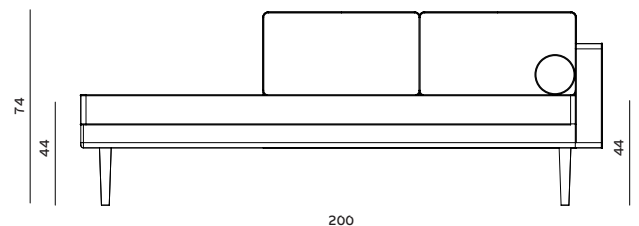

SIZES

**RIGHT SIDED CHAISE LONGUE**

Size: W88 X L200 X H74  
SH44 X SD62 cm  
Care: Dry clean

**TEXTILE TWEED**

- 31001163  
Grey
- 31001164  
Beige
- 31001165  
Navy

RIGHT SIDED CHAISE LONGUE

To see the specifications of each fabric please go to overview on page 364 - 365