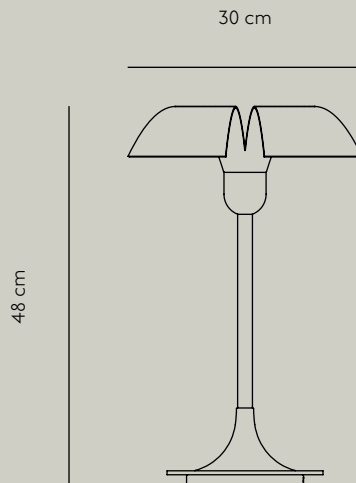

AYTM

CYCNUS TABLE LAMP

Product sheet

SPECIFICATIONS

<i>PRODUCT TYPE</i>	Table lamp
<i>PRODUCT NAME</i>	CYCNUS
<i>COLOURS</i>	Black & Gold Taupe & Gold
<i>DIMENSION</i>	Ø:30 H:46,5 cm Cord lenght: 300 cm
<i>WEIGHT</i>	2,98 kg
<i>MATERIAL</i>	Lampshade: Aluminum with powder coating Body: Iron with powder coating Deco: Aluminum with brass plating Socket: Porcelain Switch: Plastic Cord: Black textile
<i>QUANTITY PER PARCEL</i>	1
<i>PACKAGING DIMENSIONS</i>	L:36 W:36 H:52,5 cm
<i>PACKAGING WEIGHT</i>	5,2 kg
<i>SOCKET / WATT / VOLTAGE</i>	For all lamps the light source is E27 max 25W & 220/240 voltage. The lamps can also be used with light dimmers to adjust brightness. We recommend a semi-coated 4W light source for a special effect that comes together with the design of the lamps.
<i>TESTED WITH</i>	IP20
<i>COMPLIANT WITH</i>	