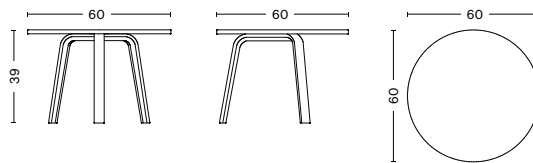

DIMENSIONS

Ø 45 CM
HEIGHT 39 CM

Ø 60 CM
HEIGHT 32 CM

Ø 45 CM
HEIGHT 49 CM

Ø 60 CM
HEIGHT 39 CM

MATERIALS

TABLETOP

18 mm solid wood with bevelled edge.

LEGS

Moulded oak veneer.

COUNTRY OF ORIGIN

Latvia

COLOUR & FINISH

Please note that the colour codes are indicative.

		SIZE	Ø45 X H39 CM	Ø45 X H49 CM	Ø60 X H32 CM	Ø60 X H39 CM
FINISH	BLACK WATER-BASED LACQUERED OAK		●	●	●	●
	OILED OAK		●	●	●	●
	WATER-BASED LAQUERED OAK		●	●	●	●
	WHITE WATER-BASED LAQUERED OAK		●	●	●	●
	BRUNSWICK GREEN WATER-BASED LAQUERED OAK			●		●