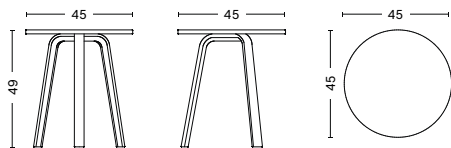

DIMENSIONS

Ø 45 CM
HEIGHT 39 CM

Ø 60 CM
HEIGHT 32 CM

Ø 45 CM
HEIGHT 49 CM

Ø 60 CM
HEIGHT 39 CM

MATERIALS

TABLETOP

18 mm solid wood with bevelled edge.

LEGS

Moulded oak veneer.

COUNTRY OF ORIGIN

Latvia

COLOUR & FINISH

Please note that the colour codes are indicative.

		SIZE	Ø45 X H39 CM	Ø45 X H49 CM	Ø60 X H32 CM	Ø60 X H39 CM
FINISH	BLACK WATER-BASED LACQUERED OAK		●	●	●	●
	OILED OAK		●	●	●	●
	WATER-BASED LAQUERED OAK		●	●	●	●
	WHITE WATER-BASED LAQUERED OAK		●	●	●	●
	BRUNSWICK GREEN WATER-BASED LAQUERED OAK			●		●