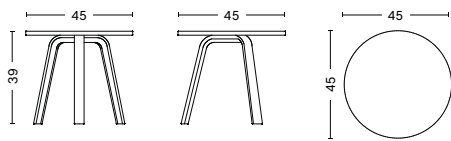

BELLA COFFEE TABLE

PRODUCT FACT SHEET

HAY

BELLA COFFEE TABLE

DESIGN BY HAY, 2011

HAY's Bella Coffee Table is an understated table that is small enough to place anywhere. The ultra-thin surface and moulded oak veneer legs create a functional and aesthetically light table that can be used separately or positioned in pairs or groups.

DIMENSIONS

Ø 45 CM
HEIGHT 39 CM

Ø 60 CM
HEIGHT 32 CM

Ø 45 CM
HEIGHT 49 CM

Ø 60 CM
HEIGHT 39 CM

MATERIALS

TABLETOP

18 mm solid wood with bevelled edge.

LEGS

Moulded oak veneer.

COUNTRY OF ORIGIN

Latvia

COLOUR & FINISH

Please note that the colour codes are indicative.

		SIZE	Ø45 X H39 CM	Ø45 X H49 CM	Ø60 X H32 CM	Ø60 X H39 CM
FINISH	BLACK WATER-BASED LACQUERED OAK		●	●	●	●
	OILED OAK		●	●	●	●
	WATER-BASED LAQUERED OAK		●	●	●	●
	WHITE WATER-BASED LAQUERED OAK		●	●	●	●
	BRUNSWICK GREEN WATER-BASED LAQUERED OAK			●		●