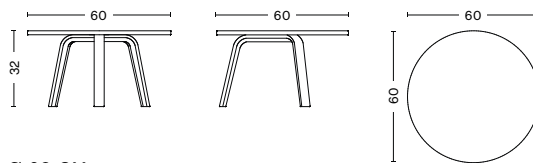

BELLA COFFEE TABLE

PRODUCT FACT SHEET

HAY

BELLA COFFEE TABLE

DESIGN BY HAY, 2011

HAY's Bella Coffee Table is an understated table that is small enough to place anywhere. The ultra-thin surface and moulded oak veneer legs create a functional and aesthetically light table that can be used separately or positioned in pairs or groups.

DIMENSIONS

Ø 45 CM
HEIGHT 39 CM

Ø 60 CM
HEIGHT 32 CM

Ø 45 CM
HEIGHT 49 CM

Ø 60 CM
HEIGHT 39 CM

MATERIALS

TABLETOP

18 mm solid wood with bevelled edge.

LEGS

Moulded oak veneer.

COUNTRY OF ORIGIN

Latvia

COLOUR & FINISH

Please note that the colour codes are indicative.

		SIZE	Ø45 X H39 CM	Ø45 X H49 CM	Ø60 X H32 CM	Ø60 X H39 CM
FINISH	BLACK WATER-BASED LACQUERED OAK		●	●	●	●
	OILED OAK		●	●	●	●
	WATER-BASED LAQUERED OAK		●	●	●	●
	WHITE WATER-BASED LAQUERED OAK		●	●	●	●
	BRUNSWICK GREEN WATER-BASED LAQUERED OAK			●		●