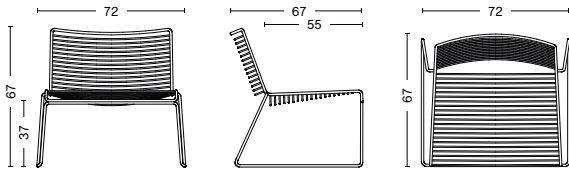

HEE LOUNGE CHAIR

PRODUCT FACT SHEET

HEE LOUNGE CHAIR

DESIGN BY HEE WELLING, 2005

The philosophy behind the Hee Series was to take an archetypal chair and perfect it down to the last detail while cutting the essentials to the bone. The goal was to create a contemporary chair to fit into a wide range of contexts. The attempt was a great success, resulting in the pragmatic and easily decoded Hee series. Like a line drawing, it wraps metres of metal wire into neat, straight lines in three versions: bar stool, lounge chair and dining chair. Stackable and weatherproof, the wide assortment of colours and designs make Hee suitable for numerous indoor and outdoor contexts, such as bars and restaurants, as well as public spaces and home environments.

HIGHLIGHTS

- Part of a multifunctional family of chairs, lounges and stools in a variability of colours.
- The Hee collection features a weatherproof outdoor powder coating.
- The lounge chairs can be linked together in rows for conference use.
- Stackable up to 20 pcs.
- Suitable for a wide variety of private and public environments.
- Qualified for contract use.

DIMENSIONS

WIDTH 72 CM
DEPTH 67 CM
HEIGHT 67 CM
SEAT HEIGHT 37 CM
SEAT DEPTH 55 CM

MATERIALS

FRAME

11 mm powder coated solid steel bar with a two component coating; a primer and an outdoor powder coating which provides a barrier to corrosive elements making it suitable for outdoor use.

DIMENSIONS

WIDTH 63 CM
DEPTH 46 CM
HEIGHT 3 CM

MATERIALS

OUTDOOR FABRIC
Solution dyed Olefin, Teflon® Water Repellent.

FOAM
30 mm Polyurethane foam.

BACKING
Black anti-slip recycled PET with biobased natural rubber coating.