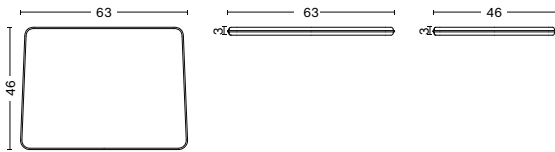

DIMENSIONS

WIDTH 63 CM
DEPTH 46 CM
HEIGHT 3 CM

MATERIALS

OUTDOOR FABRIC
Solution dyed Olefin, Teflon® Water Repellent.

FOAM
30 mm Polyurethane foam.

BACKING
Black anti-slip recycled PET with biobased natural rubber coating.

OPTIONS

CMHR foam (fire retardant).

FABRIC COLOUR

Please note that the colour codes are indicative.