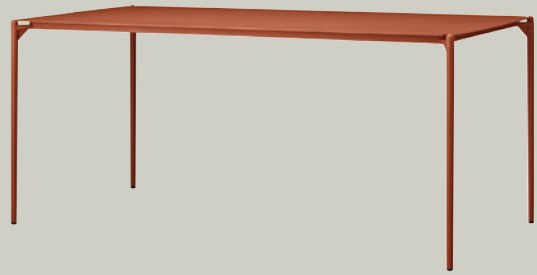

VARIATIONS

BLACK
Art. No.
506229000081

GINGER BREAD
Art. No.
506220634081

TAUPE
Art. No.
506220044081

FOREST
Art. No.
506220564081