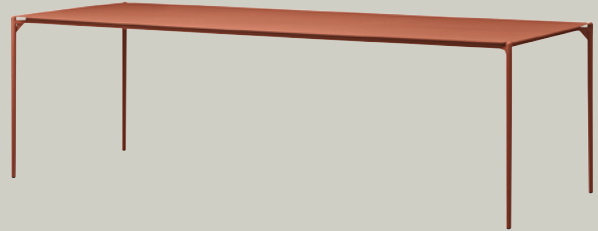

VARIATIONS

BLACK
Art. No.
506229000082

GINGER BREAD
Art. No.
506220634082

TAUPE
Art. No.
506220044082

FOREST
Art. No.
506220564082