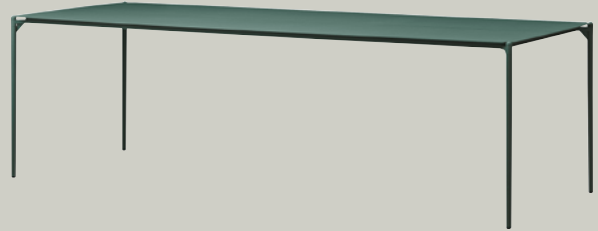

VARIATIONS

BLACK
Art. No.
506229000082

GINGER BREAD
Art. No.
506220634082

TAUPE
Art. No.
506220044082

FOREST
Art. No.
506220564082