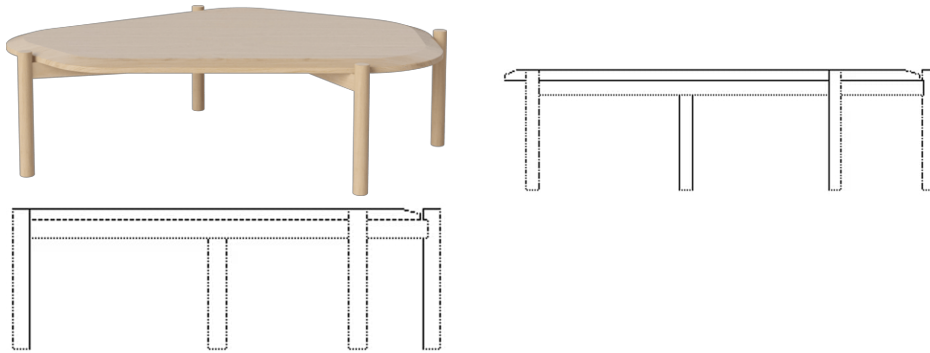

Island series

Designed by Umit Caglar, Turkey

Island is a coffee table inspired by the Nordic nature with an organic design. The contours and soft lines of the table top imitate waves that hit the coast and help give Island a graphic and playful expression. The traditional craftsmanship is particularly evident in the solid base made of FSC-certified wood, while the design makes Island the perfect match for a sofa with chaise longue.

03-119-01

Island Coffee Table H35 cm

Specifications

Country of origin	Assembly	Height	Length	Width	Weight
Croatia	Delivered assembled	35 cm	125 cm	107 cm	21 kg

The parcel's measurements

The parcel's measurements 1: 0.10 m³, 21.0 kg
(D 94.0 cm, W 129.0 cm, H 8.0 cm)

Height
42 cm
Length
125 cm

Width
107 cm
Weight
22.50 kg

The parcel's measurements
The parcel's measurements 1: 0.10 m³, 22.5 kg
(D 94.0 cm, W 129.0 cm, H 8.0 cm)

03-119-01

Island Coffee Table H35 cm

Height
35 cm
Length
125 cm

Width
107 cm
Weight
21 kg

The parcel's measurements
The parcel's measurements 1: 0.10 m³, 21.0 kg
(D 94.0 cm, W 129.0 cm, H 8.0 cm)

Materials and surfaces

Material