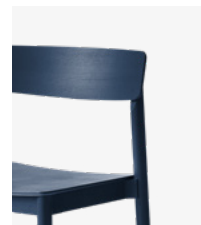

D: 48cm/18.9in
Seating D: 42cm/16.5in.

W: 51cm/20.1in
Seat H: 47cm/18.5in

H: 77cm/30.3in

Betty^{TK2}

Thau & Kallio

2020

Product category
Stackable chair

Environment
Indoor

Material
Lacquered solid wood and formpressed veneer.
This product has not been treated with any biocides.

Production process
The chair is made from solid wood and formpressed veneer.

Gliders
Felt gliders installed as standard.

Stacking quantity
8 chairs

Dimensions
H: 77cm/30.3in, W: 51cm/20.1in, D: 48cm/18.9in,
Seating D: 42cm/16.5in, Seat H: 47cm/18.5in

Packaging dimensions
H: 86cm/33.9in, W: 53.2cm/20.9in,
D: 51.7cm/20.4in.

Colli quantity
2 pcs

Weight
Product: 4 kg
Incl. packaging: 7.5 kg

Strength, durability and safety testing
The chair is tested for strength, durability and safety according to EN 16139 level 2 - Extreme use.

Cleaning instructions
Please download our Material Care & Cleaning instructions through www.andtradition.com

→ **Stock items**
Black/Twilight, Maroon and Oak

Related products

TK1

→ Black

→ Twilight

→ Maroon

→ Oak

&Tradition®