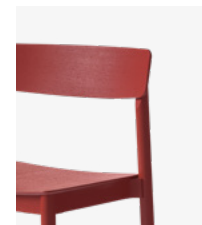

D: 48cm/18.9in
Seating D: 42cm/16.5in.

W: 51cm/20.1in
Seat H: 47cm/18.5in

H: 77cm/30.3in

Betty^{TK2}

Thau & Kallio

2020

Product category
Stackable chair

Environment
Indoor

Material
Lacquered solid wood and formpressed veneer.
This product has not been treated with any biocides.

Production process
The chair is made from solid wood and formpressed veneer.

Gliders
Felt gliders installed as standard.

Stacking quantity
8 chairs

Dimensions
H: 77cm/30.3in, W: 51cm/20.1in, D: 48cm/18.9in,
Seating D: 42cm/16.5in, Seat H: 47cm/18.5in

Packaging dimensions
H: 86cm/33.9in, W: 53.2cm/20.9in,
D: 51.7cm/20.4in.

Colli quantity
2 pcs

Weight
Product: 4 kg
Incl. packaging: 7.5 kg

Strength, durability and safety testing
The chair is tested for strength, durability and safety according to EN 16139 level 2 - Extreme use.

Cleaning instructions
Please download our Material Care & Cleaning instructions through www.andtradition.com

→ **Stock items**
Black/Twilight, Maroon and Oak

Related products

TK1

→ Black

→ Twilight

→ Maroon

→ Oak

&Tradition®