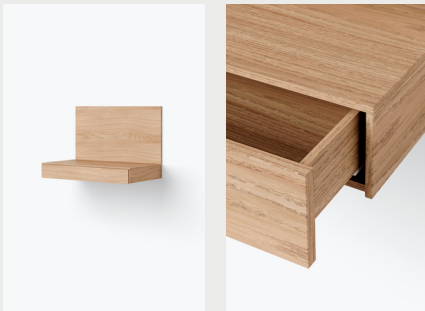

Tana Wall Mounted Desk

Rikke Rützou Arved

Tana is a series of wall-mounted furniture pieces designed by architect Rikke Rützou Arved. What they all have in common is a simple expression that is neither disturbed by handles nor suspensions, but where straight lines and clean surfaces are allowed to stand in their undisturbed form. Tana consists in its cornerstone of surfaces in wood that find each other in an effortless encounter. The horizontal surface creates a ledge for objects, while its vertical surface frames and forms a calm, coherent background for what you place on the furniture. The front is extended to form a handle for the drawer, allowing the surface to remain completely clean. Inside there is space to store the belongings that you need at hand, e.g. next to the bed, the sofa, along the wall in the living room, in the entrance hall, or wherever an elegant storage solution is needed.

Specifications

Product Name

Tana Wall Mounted Desk

Designer

Rikke Rützou Arved

Category

Furniture

Type

Shelf

Year

2023

Material

Wood veneer

Colour/Variant

Walnut, Oak, Black Stained Oak

**Product Dimensions**

H: 175 x L: 750 W: 186 mm
H: 6.9" x W: 29.5" x D: 7.3"

Packaging Dimensions

H: 230 x L: 800 x D: 240 mm
H: 9.0" x W: 31.5" x D: 9.5"

Product Weight

16.6 kg

Weight (incl. packaging)

22.5 kg

Country of Origin