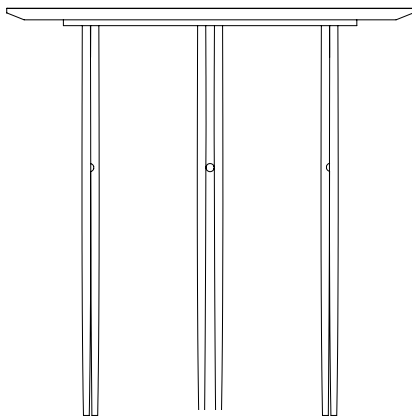

IOI Side Table - Round, Ø50

Designed by GamFratesi - 2019

ITEM NUMBER	Base: Black semi matt / Brass sphere, Top: Grey emperador marble	10036985
	Base: Chrome / Brass sphere, Top: Grey emperador marble	10036986
	Base: Black semi matt / Brass sphere, Top: White carrara marble	10036987
	Base: Chrome / Brass sphere, Top: White carrara marble	10036988

Chrome, Black powder coated steel, (Frame) Brass (sphere), Grey emperador marble, White Cararra Marble (Table top)

Dimensions

TABLE TOP
THICKNESS
2 cm /
0,78 in

TABLE LEG
HEIGHT
47 cm /
18,50 in

TABLE HEIGHT
50 cm /
19,68 in

TABLE TOP
DIAMETER
Ø 50 cm /
Ø 19,68 in

TABLE TOP DIAMETER Ø50 cm / Ø 19,68 in

HEIGHT 50 cm / 19,68 in

TABLE TOP THICKNESS 2 cm / 0,78 in

Weight

TOTAL WEIGHT 18,4 kg / 40,56 lbs

TABLE TOP WEIGHT 11 kg / 24,25 lbs