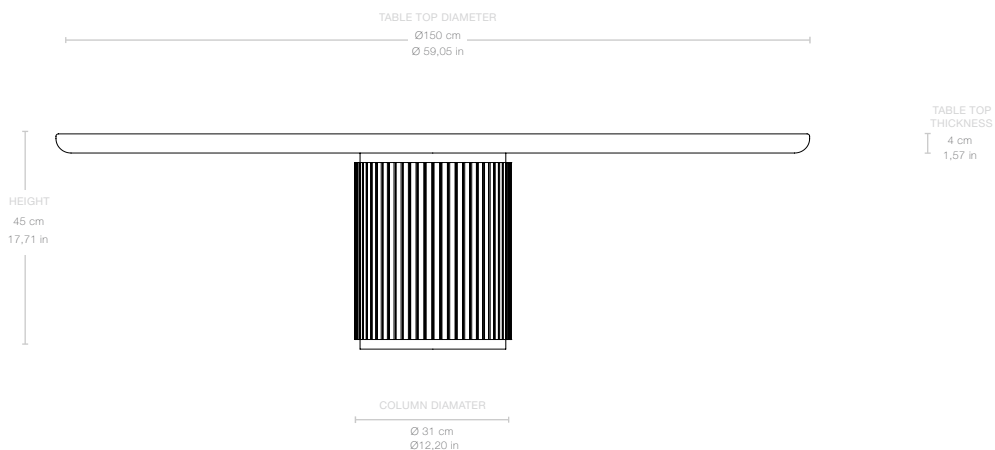

Materials & Finishes

TABLE TOP FINISH

Grey Emperador Marble

STRUCTURE AND LEGS FINISH

Brown/Black Stained Veneer Oak

MATERIALS

Veneer Oak, Marble

Dimensions

TABLE TOP DIAMETER Ø150 cm / Ø59,05 in

HEIGHT 45 cm / 17,71 in

COLUMN DIAMETER Ø31 cm / Ø12,20 in

TABLE TOP THICKNESS 4 cm / 1,57 in

Weight

TOTAL WEIGHT 219 kg / 482,81 lbs

TABLE TOP WEIGHT 194 kg / 427,69 lbs

COLUMN WEIGHT 25 kg / 55,11 lbs

Number of parcels 2

TABLE TOP

PACKAGING LENGTH 160 cm / 62,99 in

PACKAGING WIDTH 160 cm / 62,99 in

PACKAGING HEIGHT 9,5 cm / 3,74 in

PACKAGING WEIGHT 66 kg / 145,50 lbs

GROSS WEIGHT 260 kg / 573,20 lbs

COLUMN

PACKAGING LENGTH 68 cm / 26,77 in

PACKAGING WIDTH 60 cm / 23,62 in

PACKAGING HEIGHT 68 cm / 26,77 in

PACKAGING WEIGHT 3,2 kg / 7,05 lbs

GROSS WEIGHT 28,2 kg / 62,17 lbs

SUSTAINABILITY Parts can be separated and sorted for recycling.