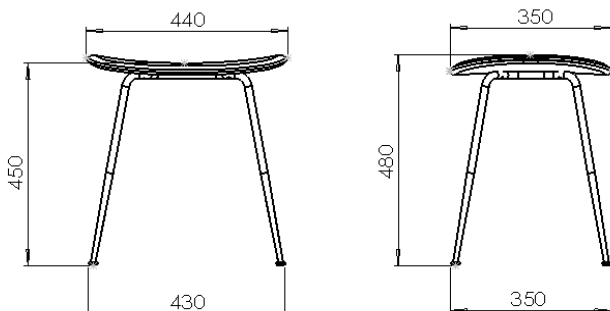

Designed by GamFratesi

PRODUCT

COLORS

DESCRIPTION

The characteristic upholstered Beetle Chair and Bar Chair gets a lighter appearance without a backrest. Taking its inspiration from a beetle, the Beetle Stool has a protectively encompassing outer shell that is combined with a rounded and soft interior, providing the ultimate comfort while giving the right support. The new Beetle Stool is available in dining, counter and bar heights to be used in smaller spaces like kitchens and restaurants. The shell is 10 mm thick and the stool is always fully upholstered in fabric or leather.

CHAIR VERSION

Order item - look for part number in the pricelist.
The series consists of the following:

- BEETLE CHAIR - Steel base with conical legs
- BEETLE CASTER CHAIR - Steel base with castors
- BEETLE BAR CHAIR 75CM - Steel base with conical legs
- BEETLE COUNTER CHAIR 65CM - Steel base with conical legs
- BEETLE OTTOMAN - Steel base with conical legs
- BEETLE BAR STOOL 75 CM - Steel base with conical legs
- BEETLE COUNTER STOOL 65 CM - Steel base with conical legs
- BEETLE DINING STOOL 45 CM - Steel base with conical legs
- BEETLE SOFA - Steel base with conical legs
- BEETLE CASTED SWIVEL CHAIR - Aluminium base

FACTS

MEASUREMENT - L x W x H mm

- Sitting height: 450 mm
- Seat width: 440 mm
- Seat depth: 350 mm
- Chair width: 440 mm
- Chair depth: 350 mm
- Chair height: 450 mm
- Shell thickness: 10 mm
- Frame thickness: Ø16 - Ø10 mm

WEIGHT - TOTAL

7,8 kg

NUMBER OF PARCELS

1 pcs.

UPHOLSTERING - W X L

- Chair leather: 1,65 m²
- Leather piping: 0,21 m²
- HR5050, 190 N, 50 kg/m³, 20 mm
- HR3737, 140 N, 36 kg/m³, 5 mm

Designed by GamFratesi