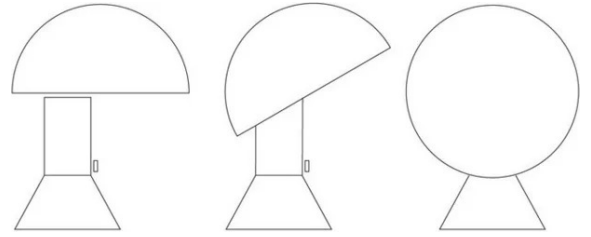

# Elmetto

Elio Martinelli

Typology Table  
Utilisation Indoor

colors

230V 5 W 440 lm

direct light

indirect light

Table lamp indirect light. Adjustable reflector with inside screen made of aluminium painted in white. Painted ABS moulded structure. The lamp consist of a section of cone base and an adjustable diffuser dome-shaped.

Designed by Elio Martinelli in 1976, Elmetto even though in the design rigour, focuses on the functionality of the use with a large switch in the central body, easy to find in the dark and an adjustable reflector simple to move by the touch of a finger and it allows to shield the light source. A reliable friend, a companion of the evening.

Family	Elmetto
Typology	Table
Utilisation	Indoor

### Dimensions

Height	28 cm
Diameter	22 cm
Power supply cable length	200 cm
Weight	1.1 Kg