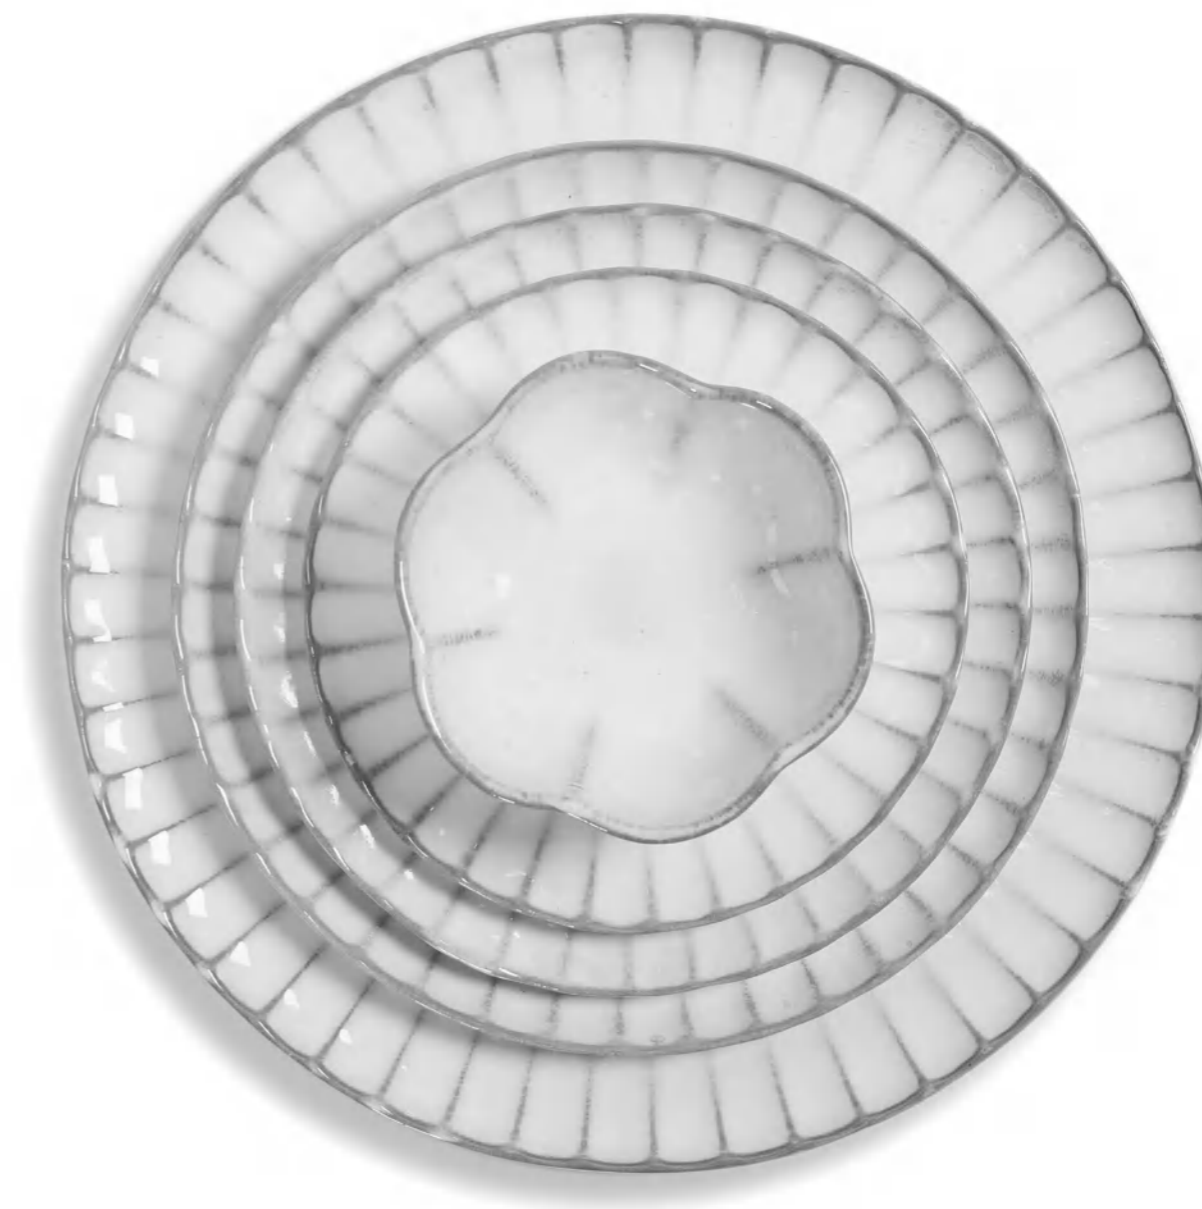

SERAX	
Sergio Herman	SURFACE & INKU