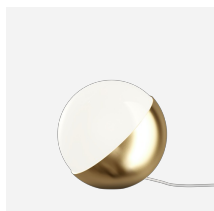

PANTHELLA PORTABLE LAMP THE ORIGINALS

This portable table lamp emits a glare-free, soft, and comfortable light. The opaque shade variants reflects the light downwards and provides pleasant illumination created by the inner white painted shade and the reflection from the trumpet-shaped stem, while the opal variants provides gentle illumination and subtle ambience due to the transparency and the reflection of the downward light on the inner side of the shade.

Verner Panton

Verner Panton (1926-1998) is famous for his inspirational and colorful personality. A unique person with a special sense for color, shape, light function and space. Over the course of his career, Panton introduced a series of modern lamps with personalities unlike any of his Scandinavian contemporaries.

Finish

Opal shades in Original Opal Blue Grey, Original Opal Red, Original Opal Orange, Original Opal Green, and Original Opal Brown

Materials

<p>Shades: Injection moulded acrylic (PMMA).
 Diffuser: Injection moulded opal polycarbonate.
 Base and Housing: Injection molded ABS.</p>

Pantella Floor Lamp

PH 2/1 Table Lamp

VL 38 Table Lamp

Yuh Table Lamp

AJ Mini Table Lamp

VL Studio Table/Floor Lamp

Keglen Table Lamp

AJ Oxford Table Lamp