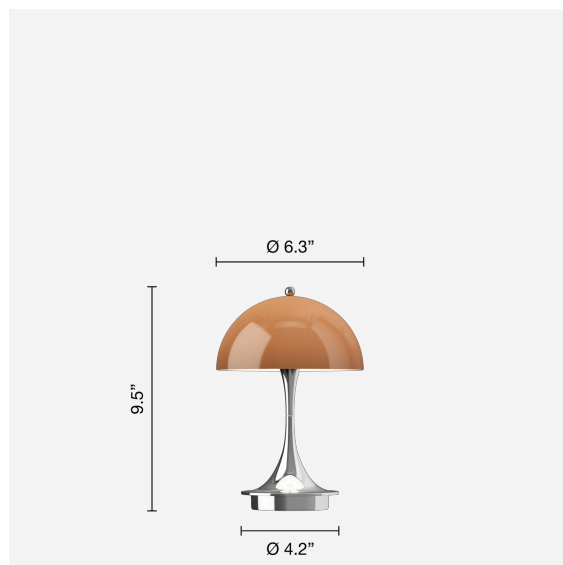

PANTHELLA PORTABLE LAMP THE ORIGINALS

This portable table lamp emits a glare-free, soft, and comfortable light. The opaque shade variants reflects the light downwards and provides pleasant illumination created by the inner white painted shade and the reflection from the trumpet-shaped stem, while the opal variants provides gentle illumination and subtle ambience due to the transparency and the reflection of the downward light on the inner side of the shade.

Sizes and weights

width x Height x Length (mm) | 160 x 241 x 160 Max 1.0 kg | 250 x 335 x 250 Max 1.0 kg

Class

IP44. Electric shock protection III.

Light source

LED 2700K 2.5W

Related products

Pantella 400 Table Lamp

Design

Verner Panton

Weight

Min: 0.97 kg Max: 0.992 kg

Dimensions

Ø 160, Ø 250

Finish

Original opal blue grey, Original opal brown, Original opal green, Original opal orange, Original opal red