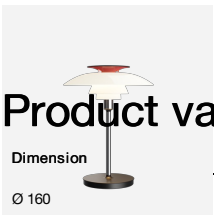

PH 890 Portable Lamp

Product variants

Dimension	Colour	Light source	Lumen
Ø 160	☐ Original opal blue grey	LED 2700K 2.5W	-
	☐ Original opal brown	LED 2700K 6W	456
	☐ Original opal green		
	☐ Original opal orange		
	☐ Original opal red