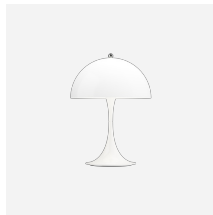

PANTHELLA PORTABLE LAMP THE ORIGINALS

This portable table lamp emits a glare-free, soft, and comfortable light. The opaque shade variants reflects the light downwards and provides pleasant illumination created by the inner white painted shade and the reflection from the trumpet-shaped stem, while the opal variants provides gentle illumination and subtle ambience due to the transparency and the reflection of the downward light on the inner side of the shade.

Pantella Floor Lamp

PH 2/1 Table Lamp

VL 38 Table Lamp

Yuh Table Lamp

AJ Mini Table Lamp

VL Studio Table/Floor Lamp

Keglen Table Lamp

AJ Oxford Table Lamp

NJP Mini Table Lamp

PH 2/1 Pale Rose Brass Table Lamp

PH 2/1 Portable Lamp

PH 2/1 Aged Brass Table Lamp

PantheLLa 160 Portable Lamp

Tomoshi Portable Lamp

VL 45 Radiohus Portable Lamp

PantheLLa 250 Portable Lamp

PantheLLa 320 Table Lamp

VL Ring Crown Table Lamp

PH 2/2 Luna Aged Brass Opal Table Lamp

Rumee 220 Portable Lamp

PH 890 Portable Lamp

Product variants

Dimension	Colour	Light source	Lumen
Ø 160	<input type="radio"/> Original opal blue grey	LED 2700K 2.5W	-
	<input type="radio"/> Original opal brown	LED 2700K 6W	456
	<input type="radio"/> Original opal green		
	<input type="radio"/> Original opal orange		
	<input type="radio"/> Original opal red		