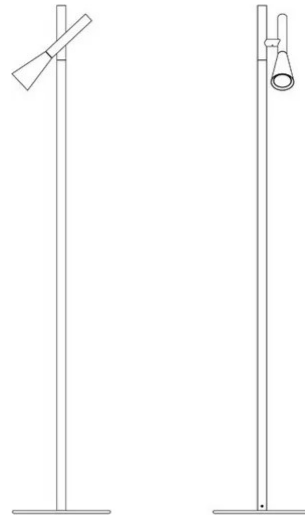

Colibrì

Emiliana Martinelli

colors

Typology Floor
Utilisation Indoor

230V 6.5 W 630 lm

direct light

adjustable light

Standing lamp for direct/indirect adjustable light. Painted aluminium structure, with one jointed heads swiveling, to light object at different angles. LED light source integrated. Electronic power supply on the plug.

Family	Colibrì
Typology	Floor
Utilisation	Indoor

**Dimensions**

Height	140 cm
Lunghezza	(sorgente luminosa) 26 cm
Diameter	2,5 (tubolare) - 27 (base) cm
Power supply cable length	50+200 cm
Weight	9.1 Kg

Materials

Structure	aluminium	Diffuser	polycarbonate
Base	iron	Elementi	aluminium

Voltage	230V	Watt	6.5 W
Power unit	Included	Lumen	630 lm
Mounting Power Supply	Plug-in	CRI	>80
Power supply	Electronic power supply with cable and plug	Duration	50000 h
Dimming	Touch on body	CCT	2700 K
		Energy class	F