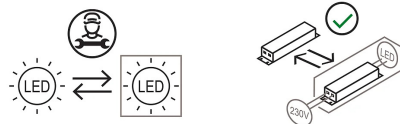

Certifications

EcoLabel