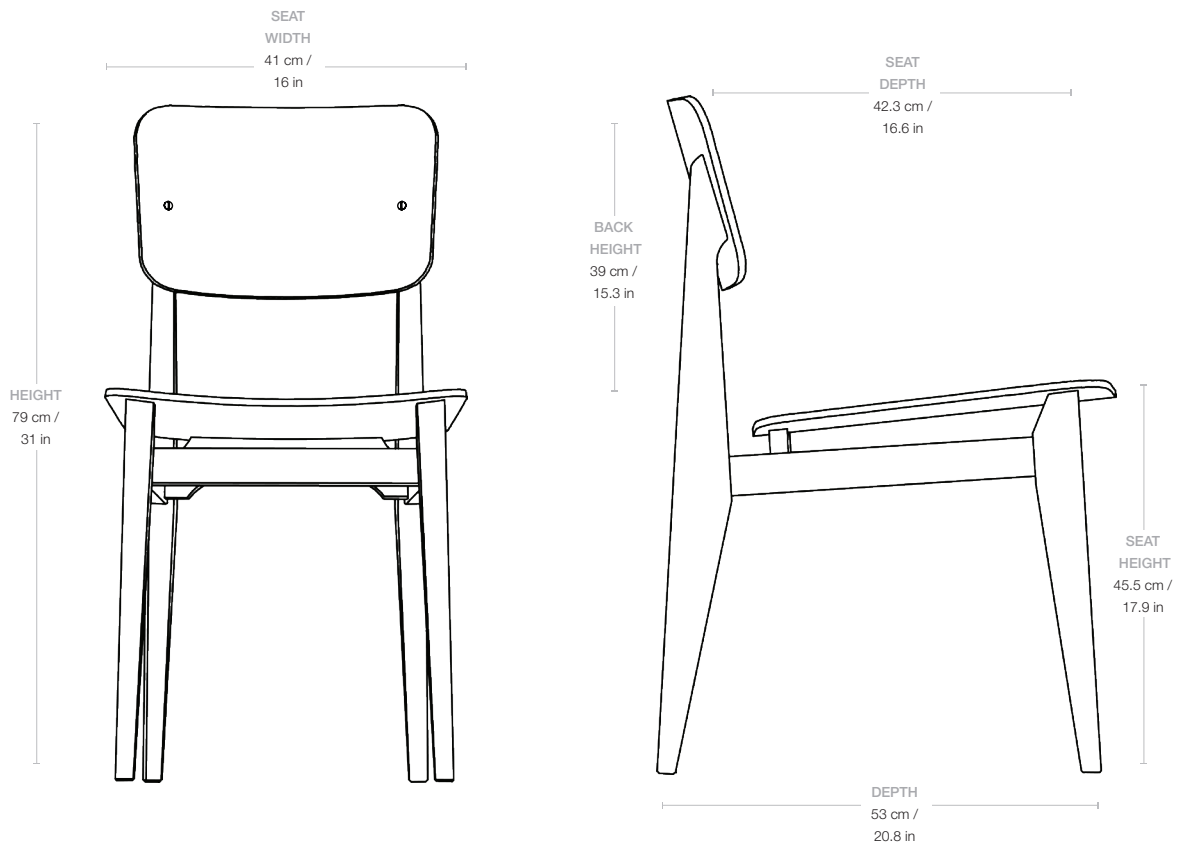

## C- Chair - Dining Chair - Un-Upholstered - Veneer

Designed by Marcel Gascoïn - 1947

---

**ITEM NUMBER**

10496

**DESCRIPTION**

One of Marcel Gascoïn's most well-known pieces, the C-Chair Dining Chair, was designed in 1947. The chair represents not only the aesthetic and practical power of Gascoïn's designs, but also the social conscience he strongly demonstrated through the post-war years in France. The C-Chair was originally created out of necessity to fit in to the new sizes of homes built at the end of World War II, where Gascoïn made up for the lack of space by creating simple, functional furniture. Cleverly designed with great attention to detail, the C-Chair possesses an elegant shape, yet sturdy construction rooted in a simple, minimal, and strong design language. Characterised by voluminous and vigorous legs juxtaposed by an inviting seat in materials like French cane, paper cord, veneer or fabric, the quality of the C-Chair reveals itself through modern lines, sobriety, and high-quality wooden workmanship.

## Dimensions

<b>WIDTH</b>	41 cm / 16 in
<b>DEPTH</b>	53 cm / 20.8 in
<b>HEIGHT</b>	79 cm / 31 in
<b>SEAT WIDTH</b>	41 cm / 16 in
<b>SEAT DEPTH</b>	42.3 cm / 16.6 in
<b>SEAT HEIGHT</b>	45.5 cm / 17.9 in
<b>BACKREST HEIGHT</b>	39 cm / 15.3 in